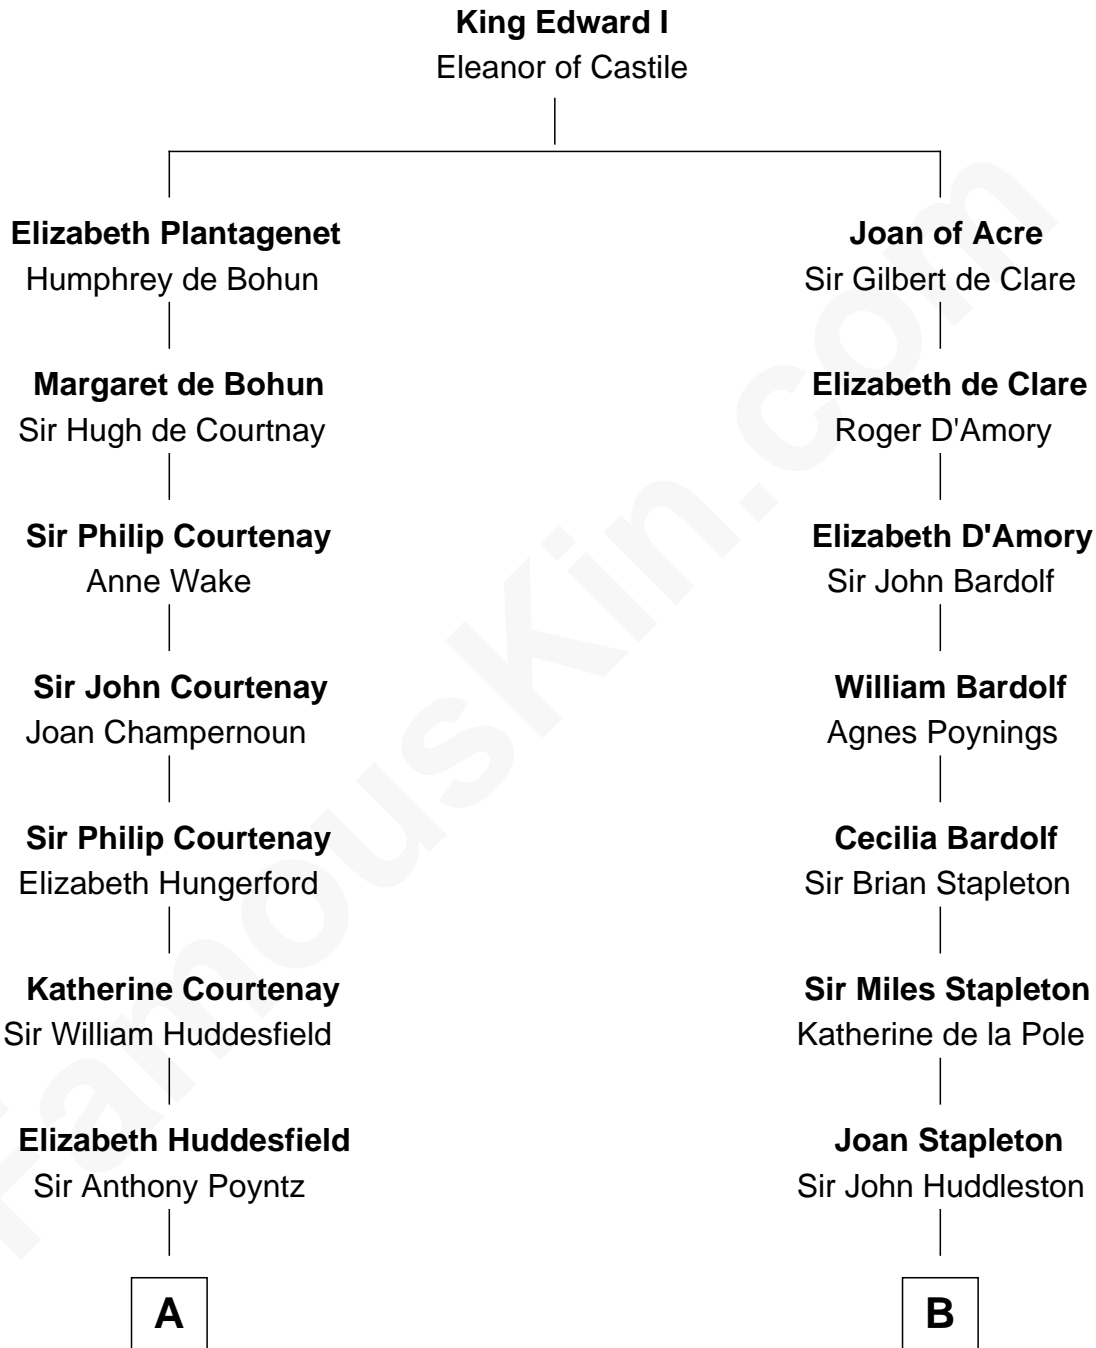

FamousKin.com

Relationship Chart of

Kit Harington

TV Actor - "Game of Thrones"

16th cousin 5 times removed of

Fletcher Christian

Leader of the mutiny on the Bounty

C

Edward Henry Legge
Cordelia Twysden Molesworth

Lois Marjorie Legge
Ernest Wriothesley Denny

Lavender Cecilia Denny
John Charles Dundas Harington

Sir David Richard Harington
Deborah Jane Catesby

Kit Harington
TV Actor - "Game of Thrones"