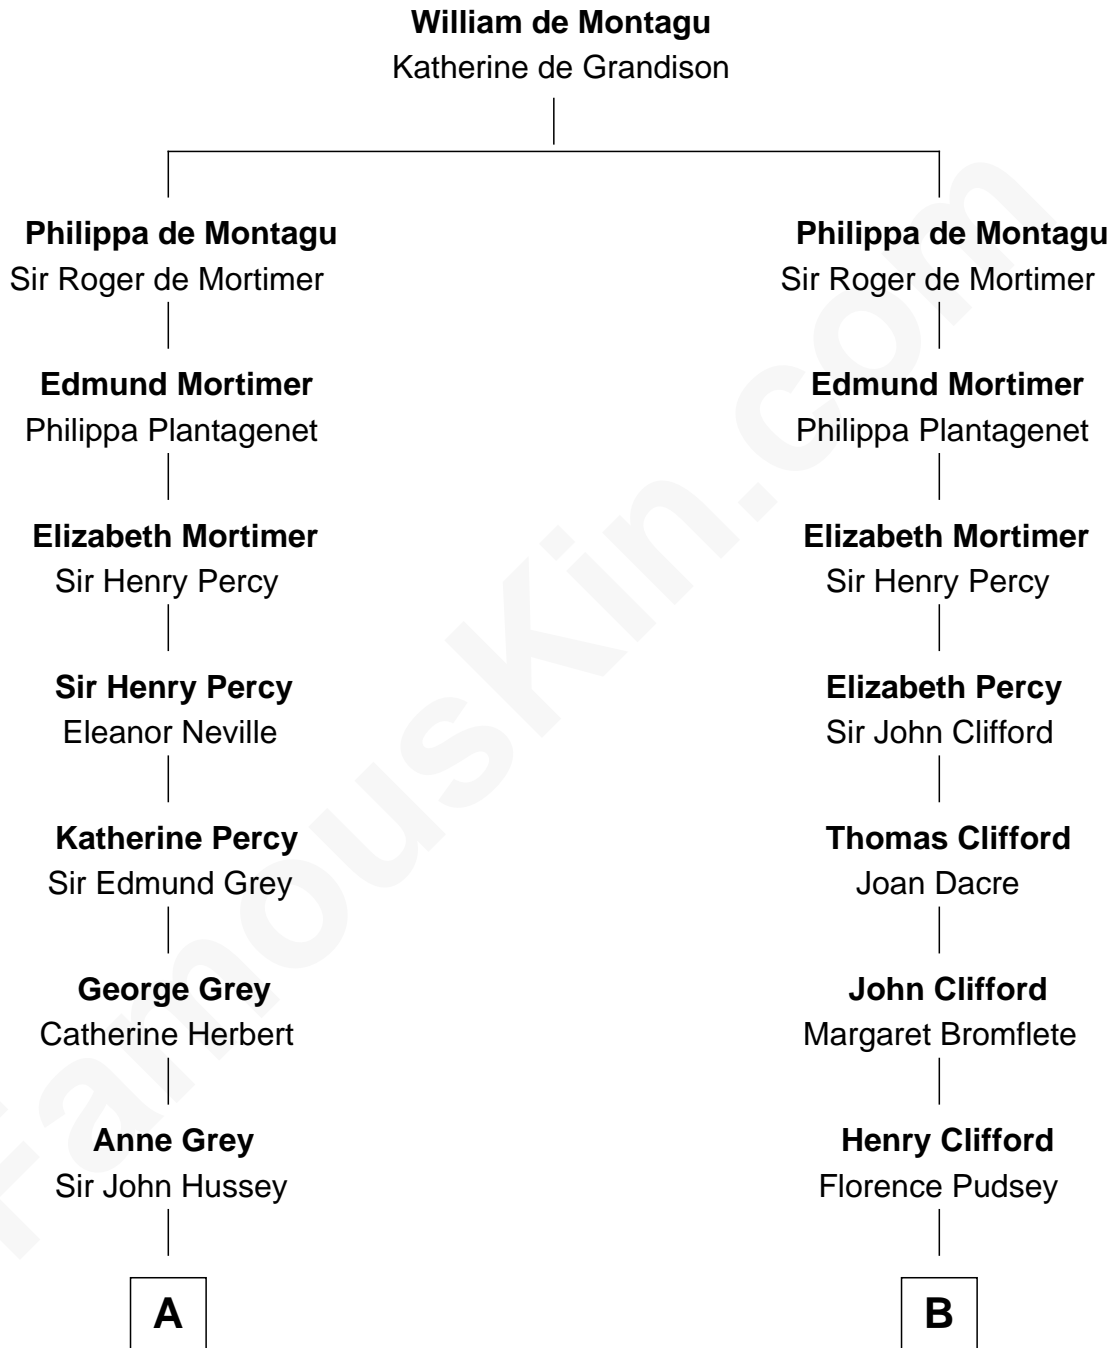

FamousKin.com

Relationship Chart of

Kit Harington

TV Actor - "Game of Thrones"

16th cousin 5 times removed of

Fletcher Christian

Leader of the mutiny on the Bounty

THE "BOUNTY" AT OAHOKU

C

Edward Henry Legge
Cordelia Twysden Molesworth

Lois Marjorie Legge
Ernest Wriothesley Denny

Lavender Cecilia Denny
John Charles Dundas Harington

Sir David Richard Harington
Deborah Jane Catesby

Kit Harington
TV Actor - "Game of Thrones"