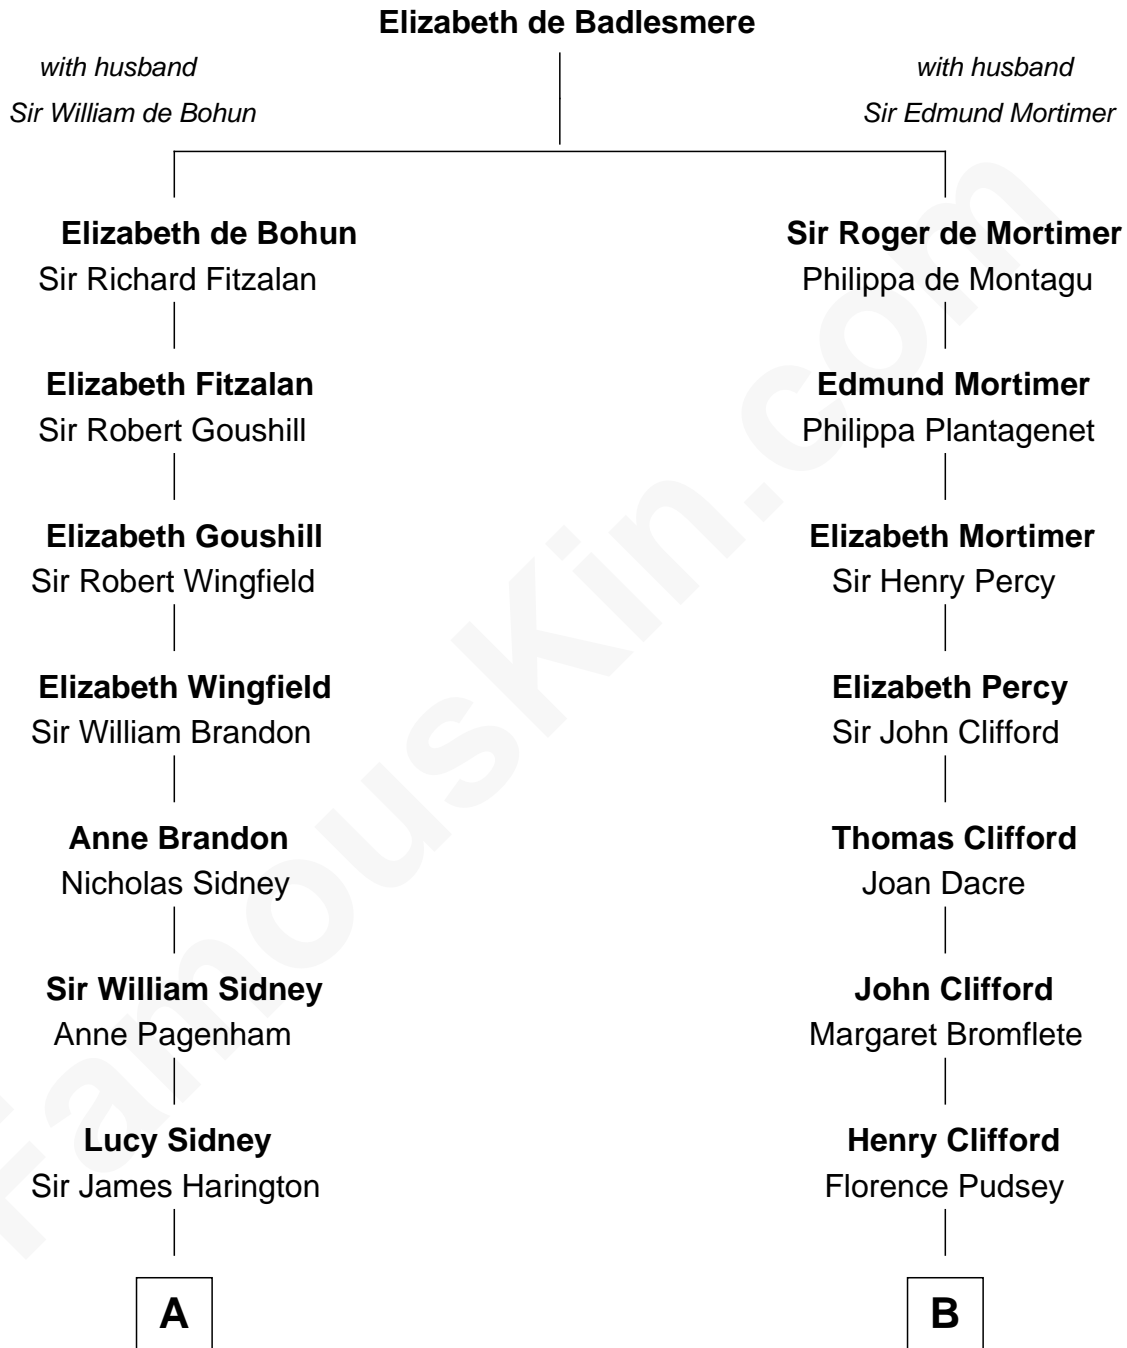

FamousKin.com

Relationship Chart of

Kit Harington

TV Actor - "Game of Thrones"

16th cousin 4 times removed of

Fletcher Christian

Leader of the mutiny on the Bounty

C

—
Sir Richard Harington

Selina Louisa Grace Dundas

—
John Charles Dundas Harington

Lavender Cecilia Denny

—
Sir David Richard Harington

Deborah Jane Catesby

—
Kit Harington

TV Actor - "Game of Thrones"