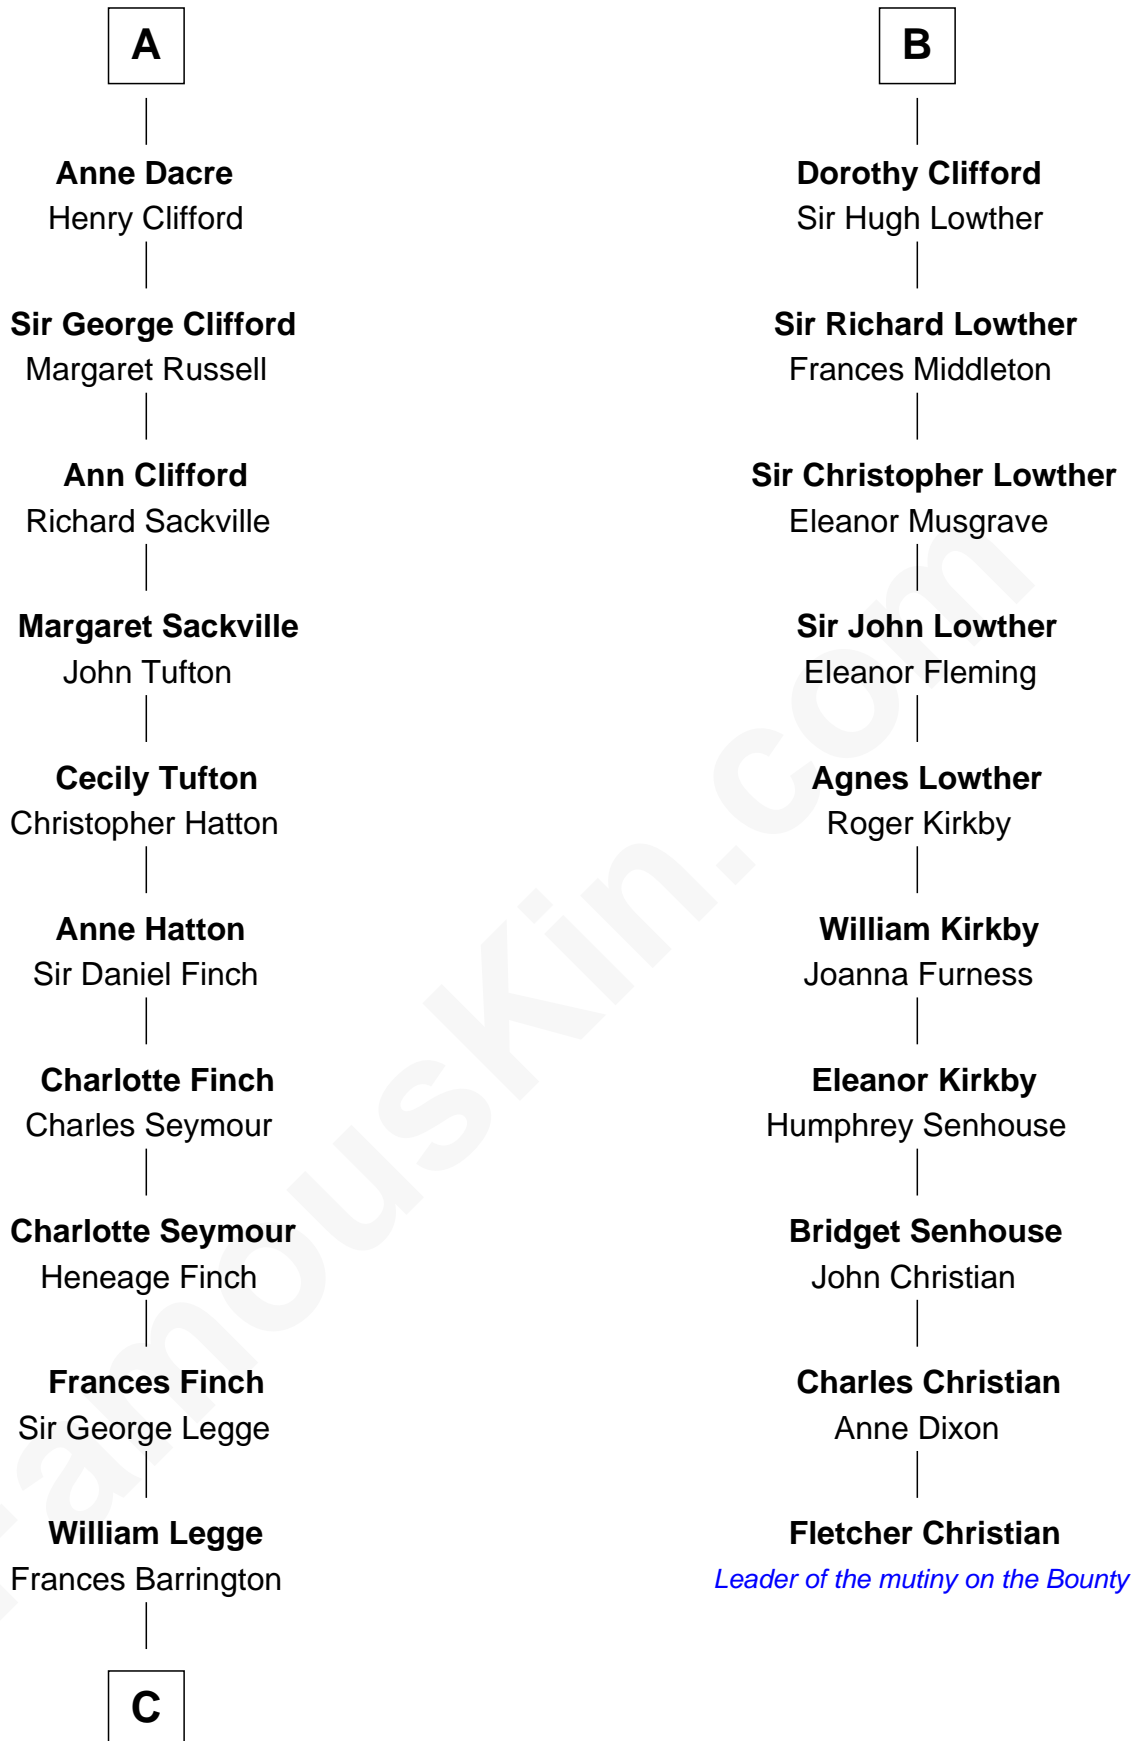

# FamousKin.com Relationship Chart of

**Kit Harington**

TV Actor - "Game of Thrones"

16th cousin 5 times removed of

**Fletcher Christian**

Leader of the mutiny on the Bounty

**C**

**Edward Henry Legge**  
Cordelia Twysden Molesworth

**Lois Marjorie Legge**  
Ernest Wriothesley Denny

**Lavender Cecilia Denny**  
John Charles Dundas Harington

**Sir David Richard Harington**  
Deborah Jane Catesby

**Kit Harington**  
*TV Actor - "Game of Thrones"*