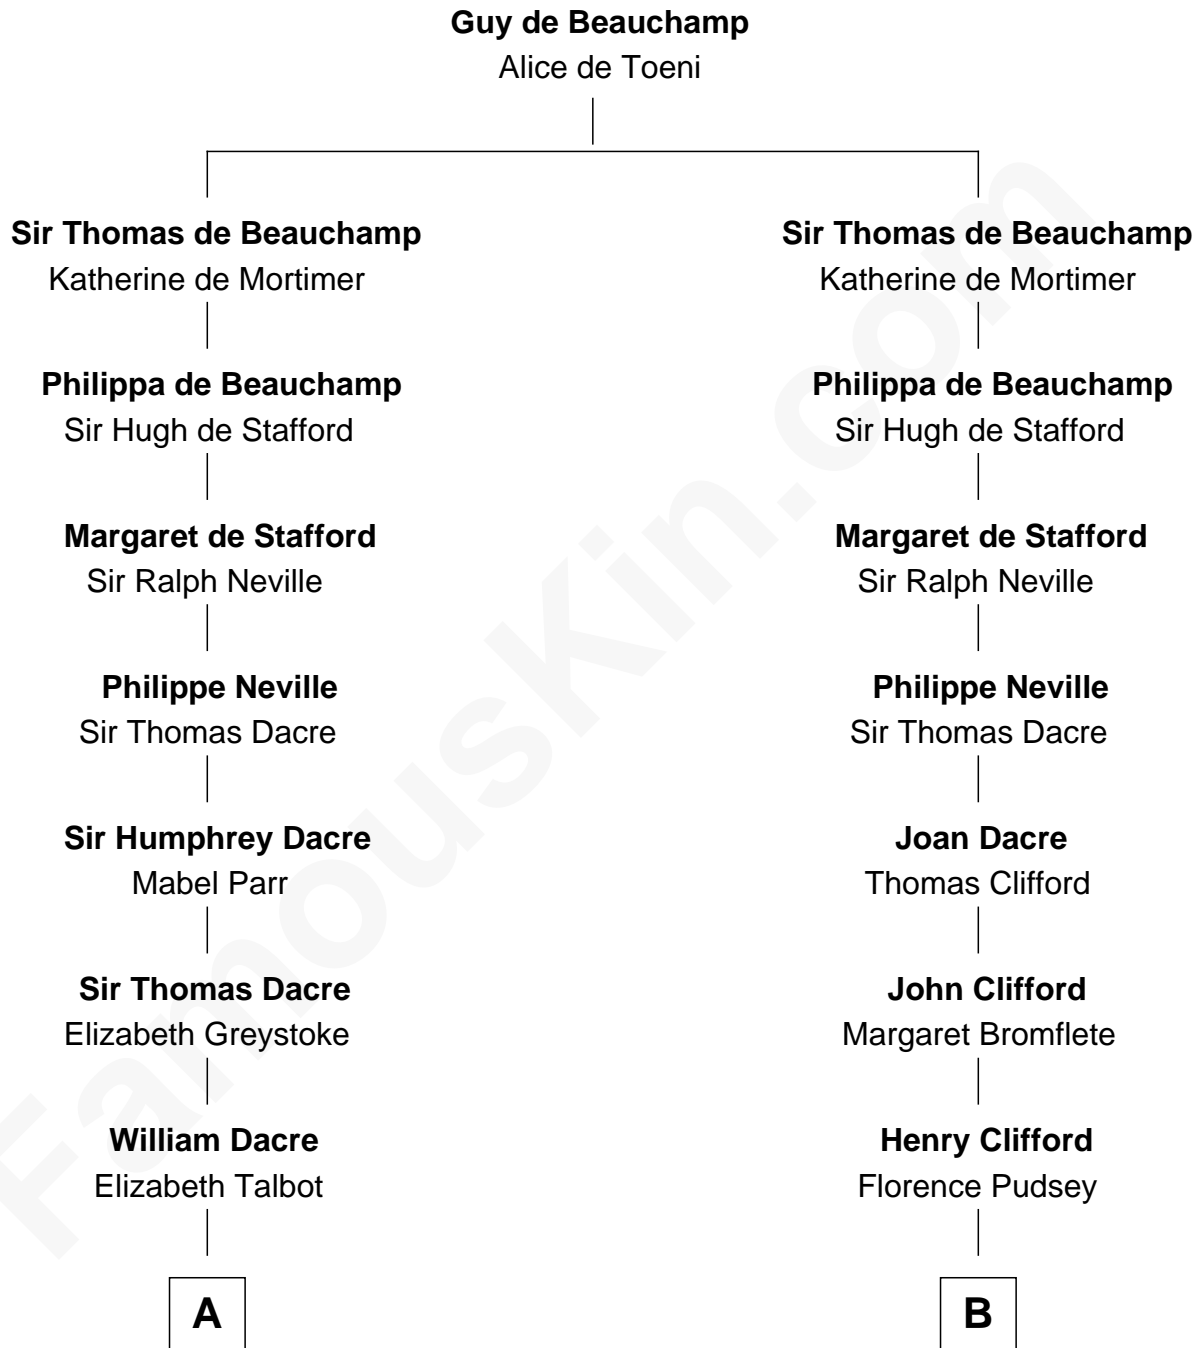

# FamousKin.com Relationship Chart of

**Kit Harington**

TV Actor - "Game of Thrones"

16th cousin 5 times removed of

**Fletcher Christian**

Leader of the mutiny on the Bounty

**C**

**Edward Henry Legge**  
Cordelia Twysden Molesworth

**Lois Marjorie Legge**  
Ernest Wriothesley Denny

**Lavender Cecilia Denny**  
John Charles Dundas Harington

**Sir David Richard Harington**  
Deborah Jane Catesby

**Kit Harington**  
*TV Actor - "Game of Thrones"*