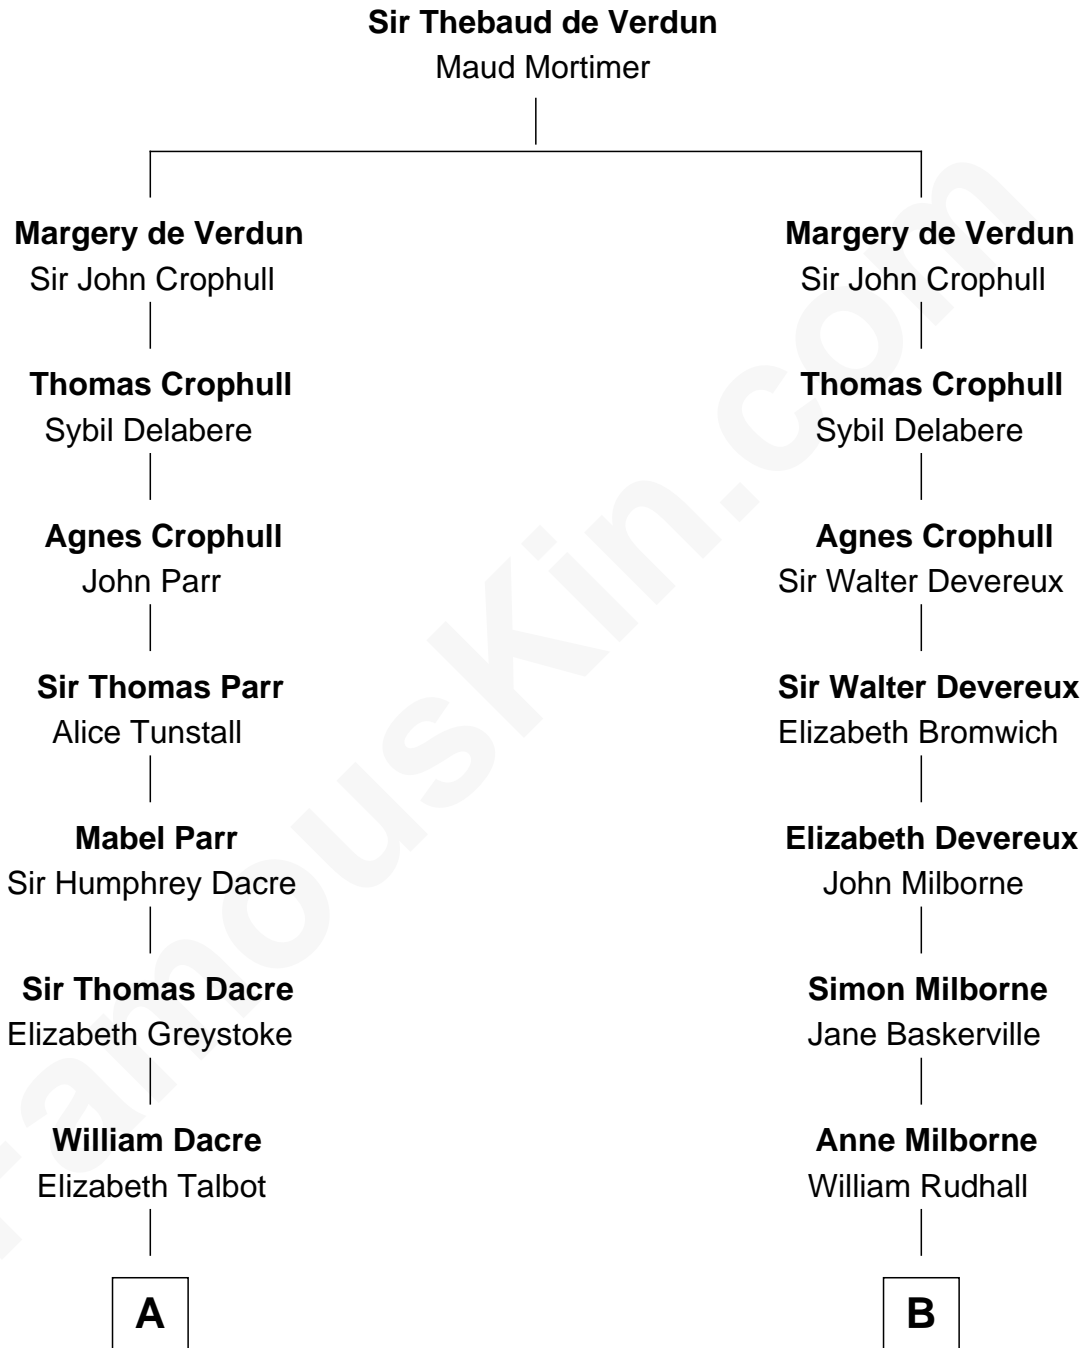

Button Gwinnett

Signer of the Declaration of Independence