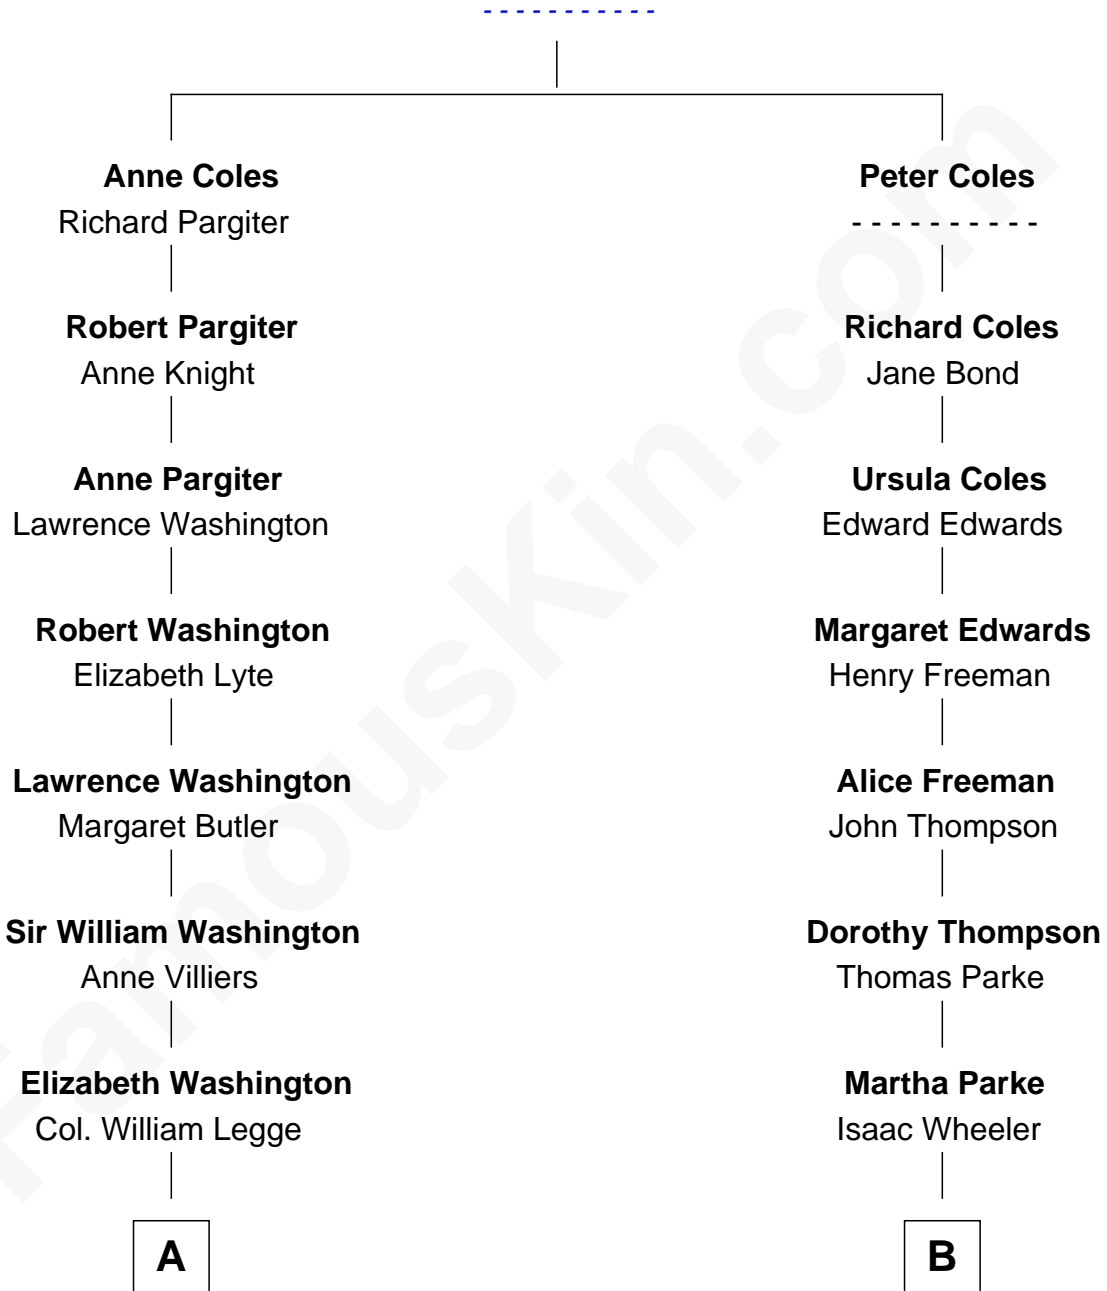

## Relationship Chart of

### Kit Harington

TV Actor - "Game of Thrones"

13th cousin 4 times removed of

### George Gallup

Inventor of the Gallup Poll

Richard Coles

*TV Actor - "Game of Thrones"*

Kit Harington photo by [Gage Skidmore](#) [\(CC BY-SA 2.0\)](#)