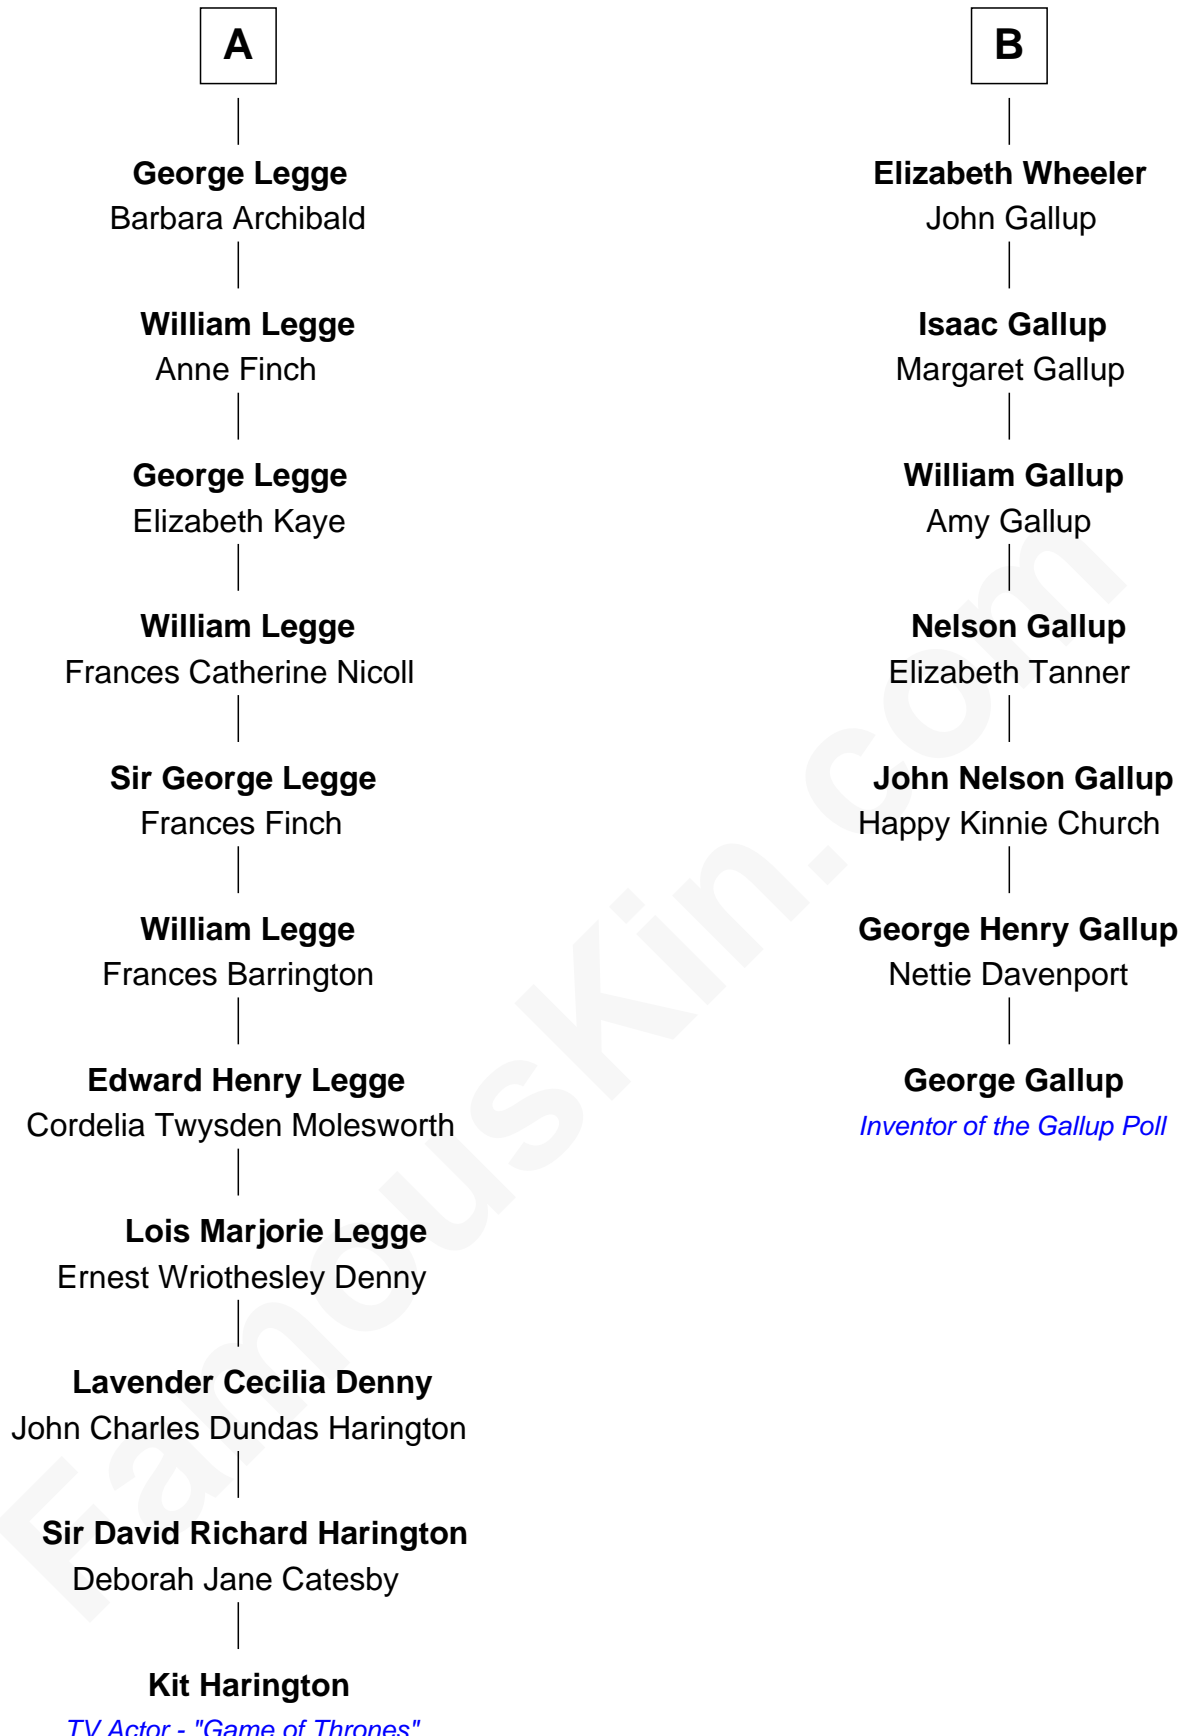

## Relationship Chart of

### Kit Harington

TV Actor - "Game of Thrones"

13th cousin 4 times removed of

### George Gallup

Inventor of the Gallup Poll

Richard Coles

*TV Actor - "Game of Thrones"*

Kit Harington photo by [Gage Skidmore](#) [\(CC BY-SA 2.0\)](#)