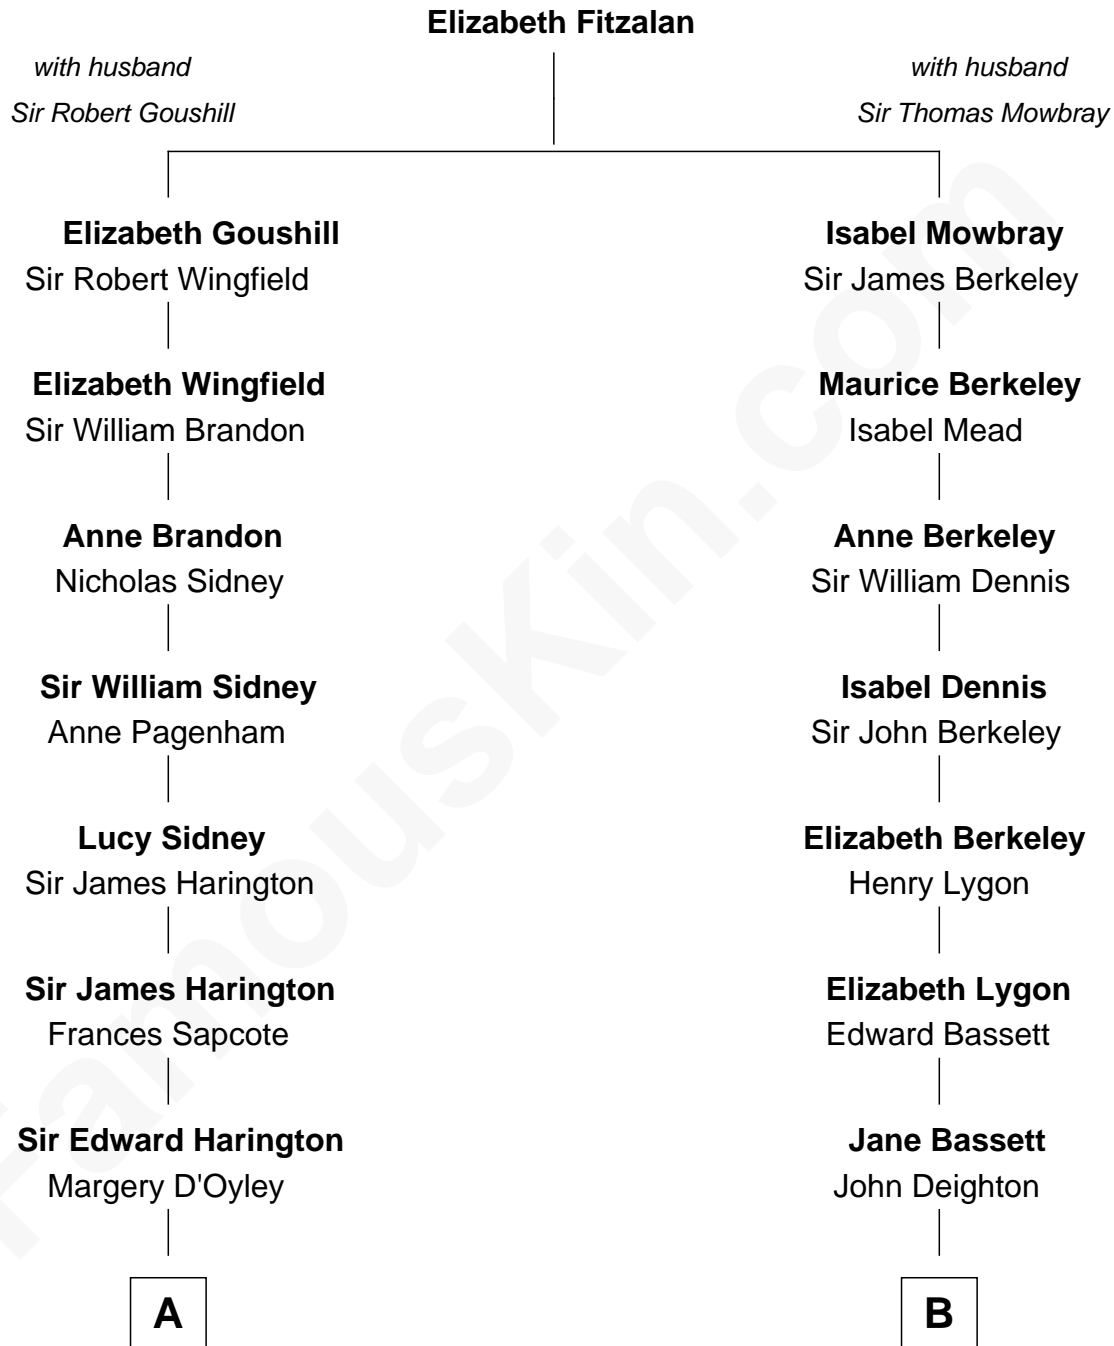

FamousKin.com Relationship Chart of

Kit Harington

TV Actor - "Game of Thrones"

18th cousin 1 time removed of

Michael Lookinland

TV Actor

FamousKin.com