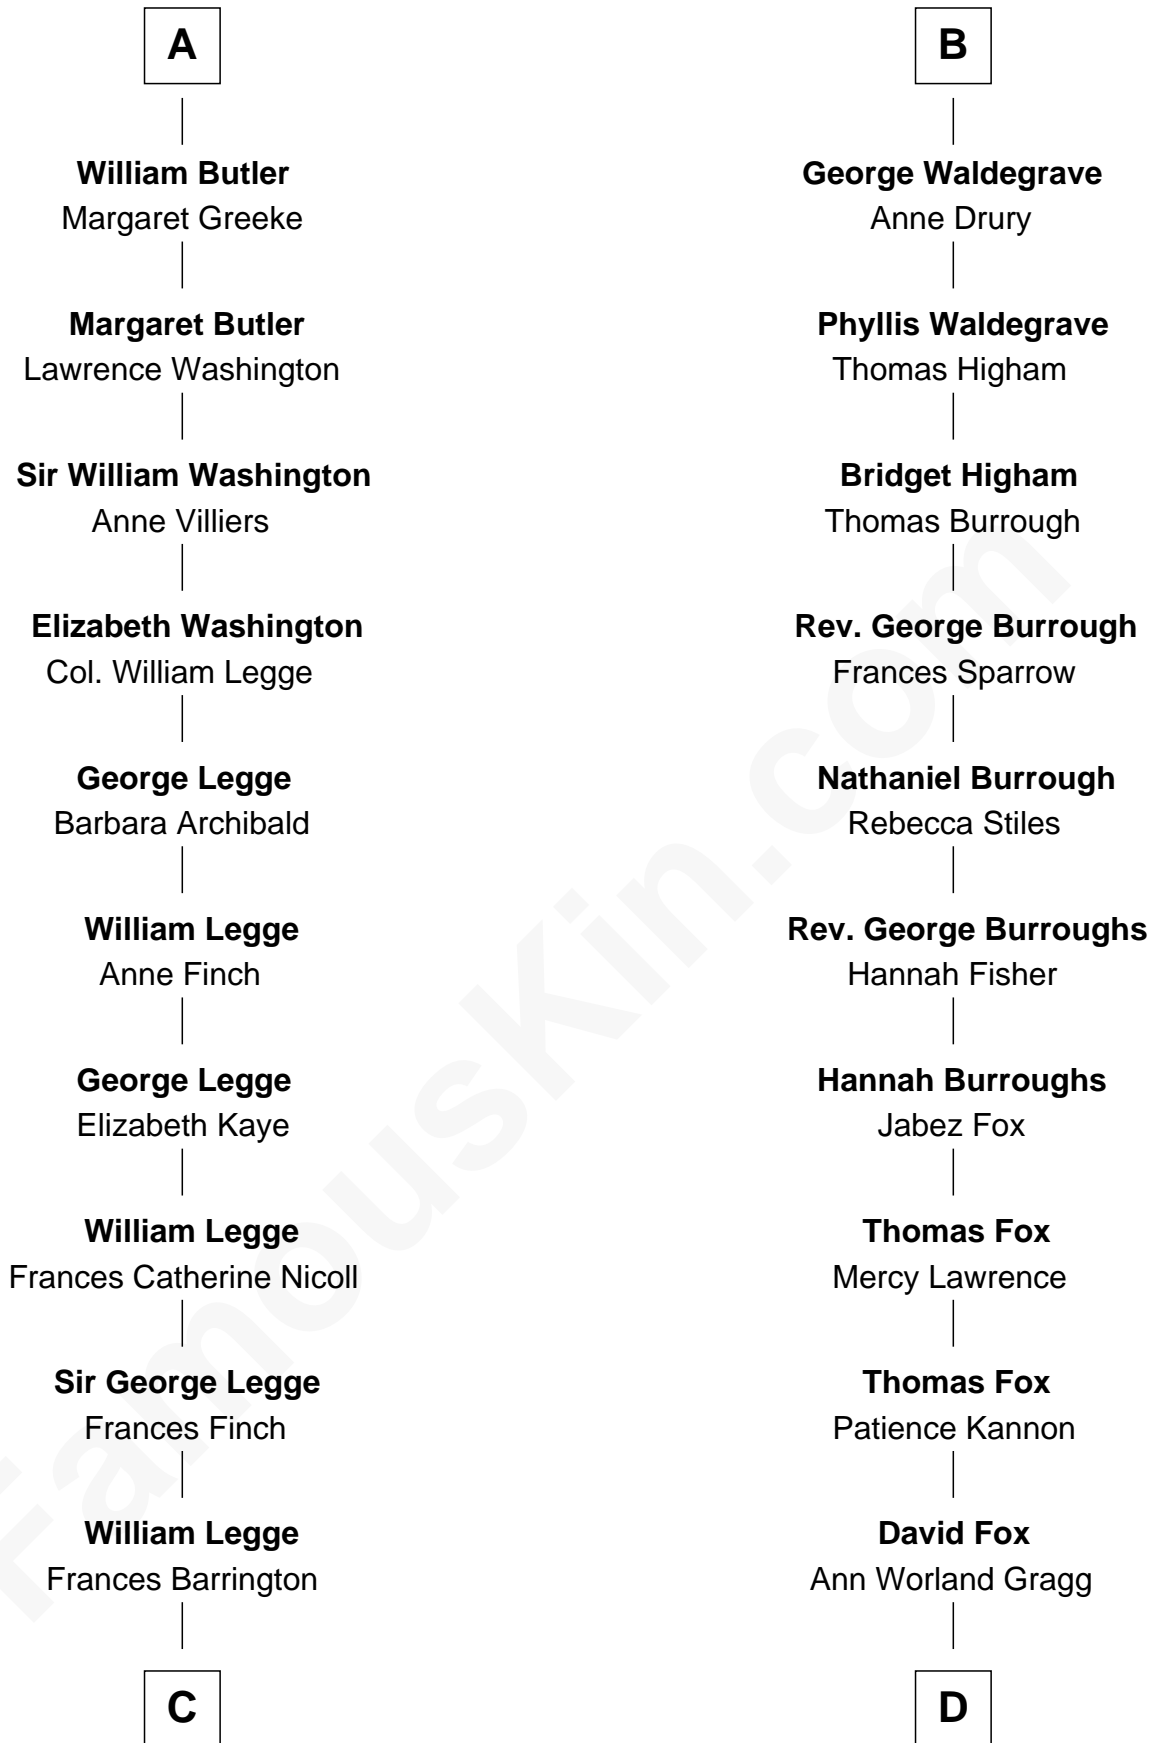

FamousKin.com Relationship Chart of

Kit Harington

TV Actor - "Game of Thrones"

21st cousin of

Bob Moore

Co-Founder, Bob's Red Mill

Eudo la Zouche
Milicent de Cantilupe

Eve la Zouche
Sir Maurice de Berkeley

Thomas de Berkeley
Katherine de Clyvedon

Sir John Berkeley
Elizabeth Betteshorne

Elizabeth Berkeley
Sir John Sutton

Sir Edmund Sutton
Joyce Tiptoft

Sir John Sutton
Anne Clarell

Margaret Sutton
John Butler

A

Sir William la Zouche
Maud Lovel

Milicent la Zouche
Sir William Deincourt

Margaret Deincourt
Sir Robert de Tibetot

Elizabeth de Tibetot
Sir Philip le Despencer

Margery Despencer
Sir Roger Wentworth

Henry Wentworth
Elizabeth Howard

Margery Wentworth
Sir William Waldegrave

B

C

Edward Henry Legge
Cordelia Twysden Molesworth

Lois Marjorie Legge
Ernest Wriothesley Denny

Lavender Cecilia Denny
John Charles Dundas Harington

Sir David Richard Harington
Deborah Jane Catesby