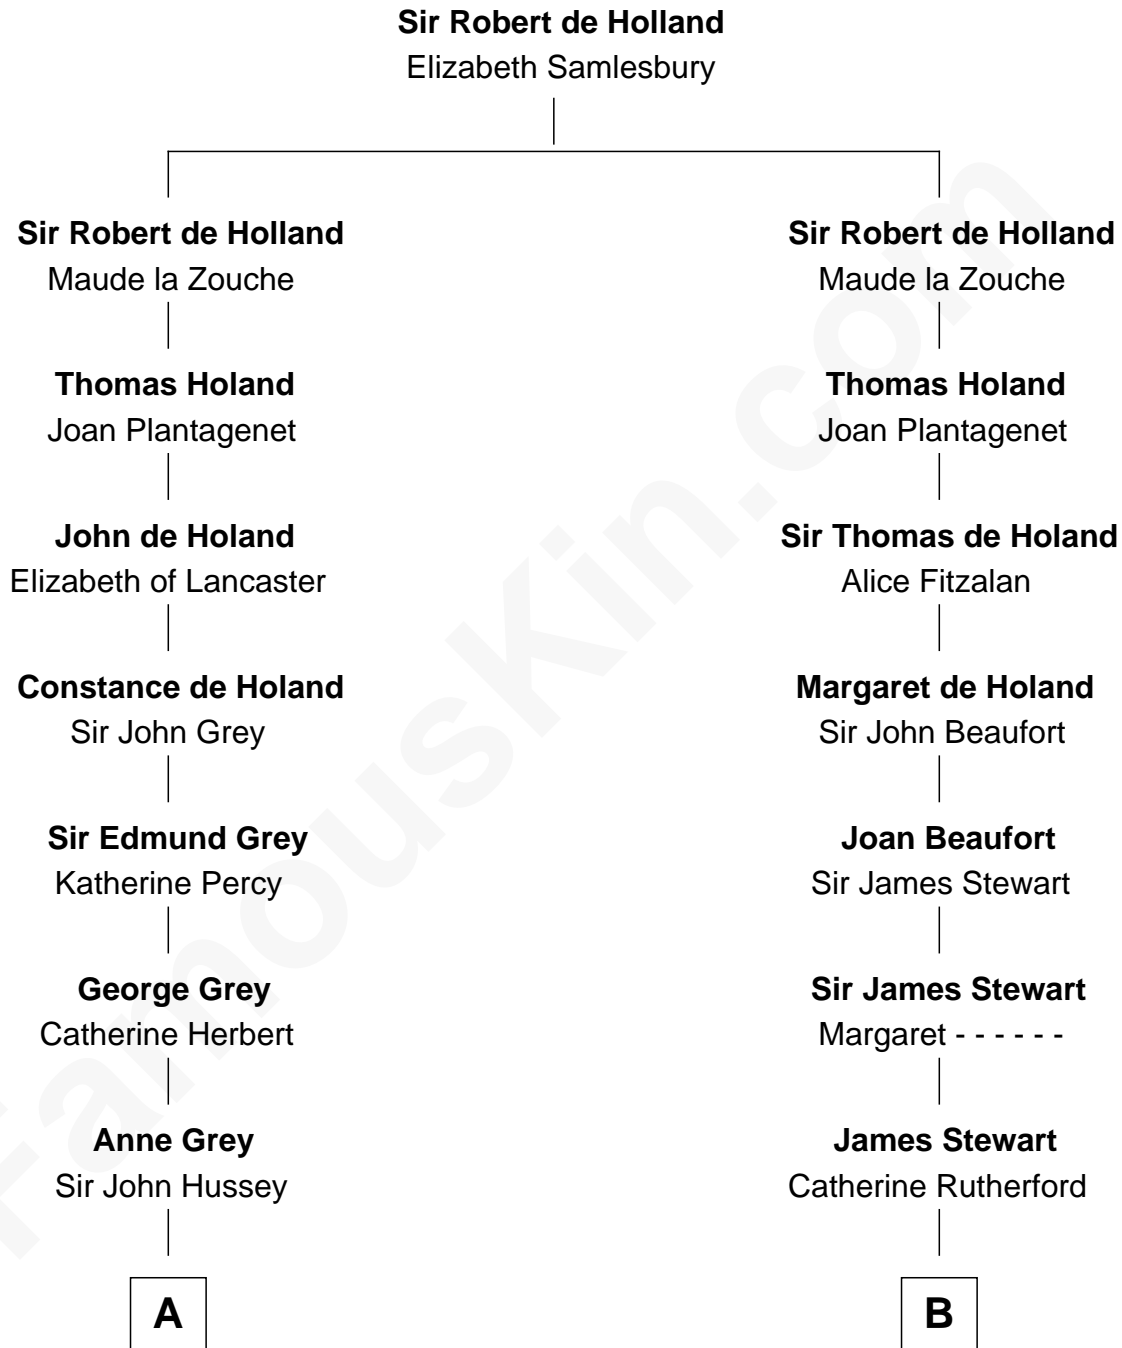

FamousKin.com

Relationship Chart of

Kit Harington

TV Actor - "Game of Thrones"

19th cousin 2 times removed of

Johnny Mercer

Songwriter and Co-Founder of Capitol Records

C

Edward Henry Legge
Cordelia Twysden Molesworth

Lois Marjorie Legge
Ernest Wriothesley Denny

Lavender Cecilia Denny
John Charles Dundas Harington

Sir David Richard Harington
Deborah Jane Catesby

Kit Harington
TV Actor - "Game of Thrones"