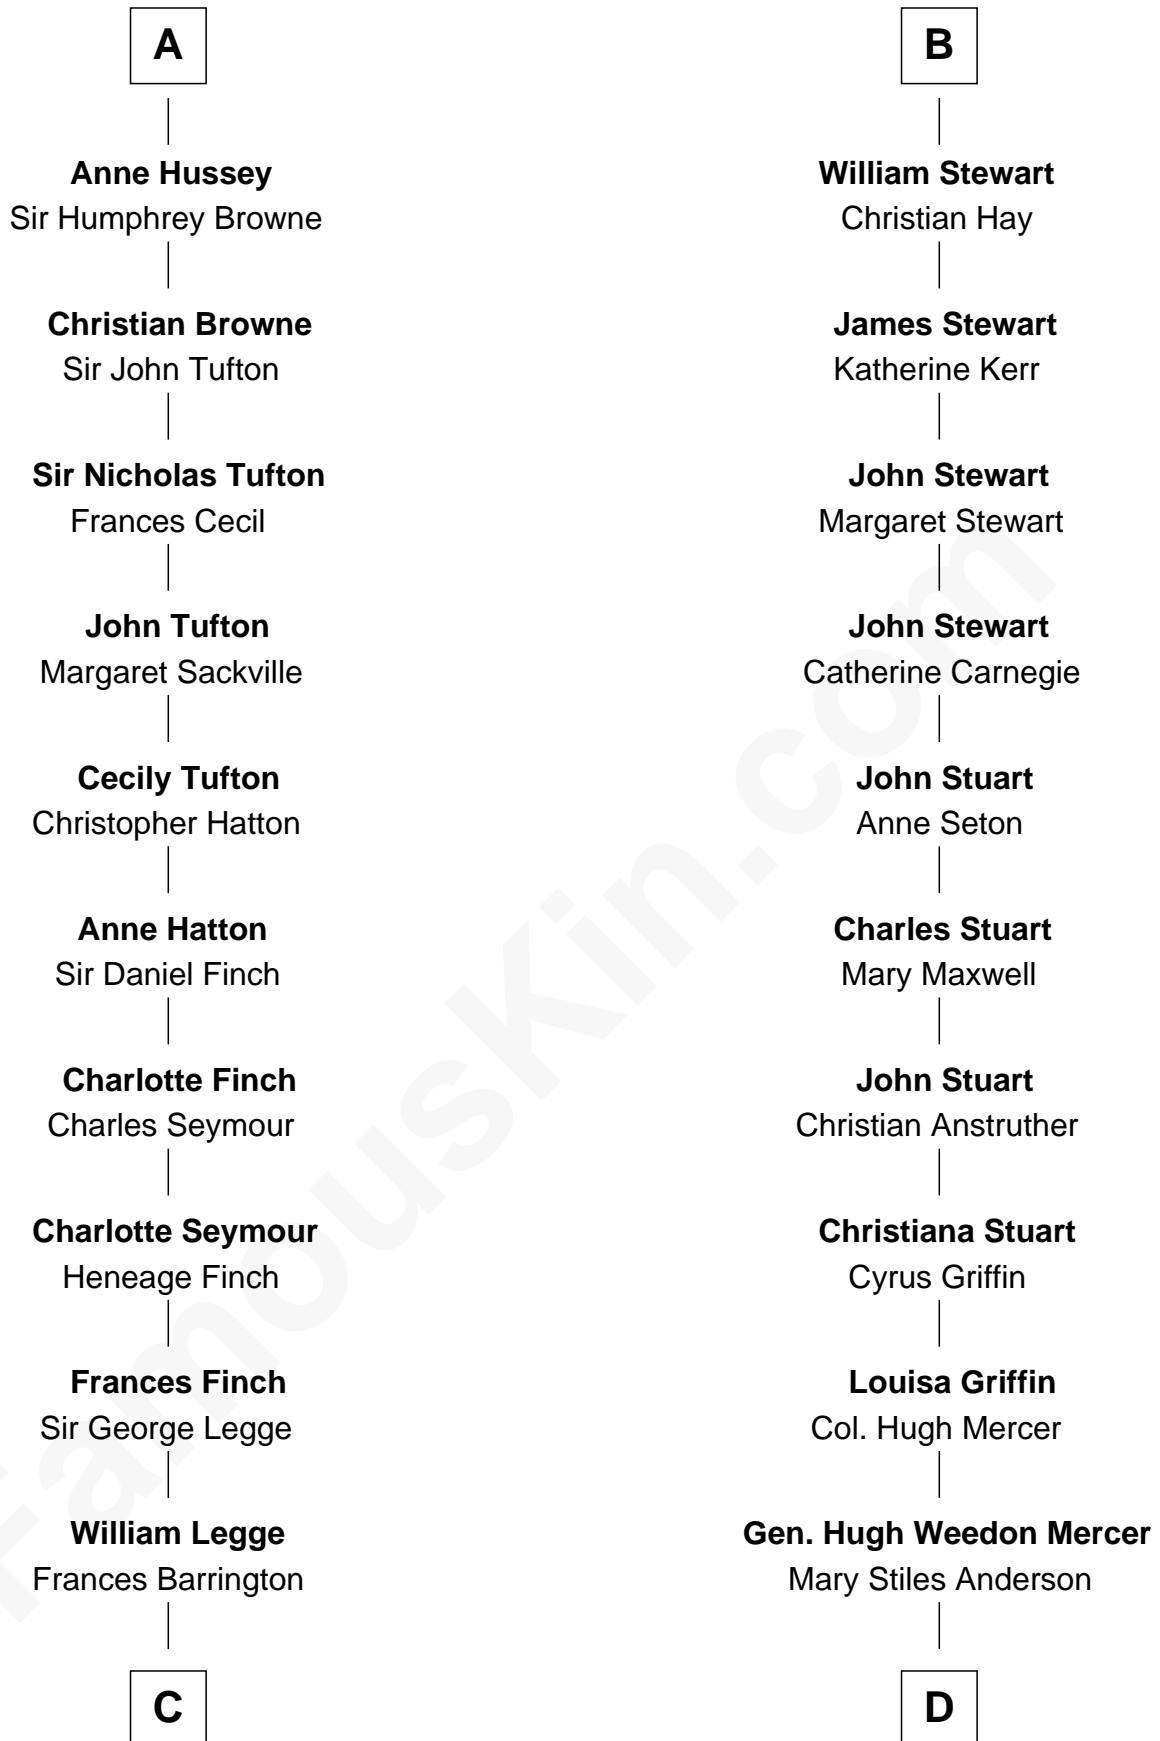

FamousKin.com

Relationship Chart of

Kit Harington

TV Actor - "Game of Thrones"

19th cousin 2 times removed of

Johnny Mercer

Songwriter and Co-Founder of Capitol Records

C

Edward Henry Legge
Cordelia Twysden Molesworth

Lois Marjorie Legge
Ernest Wriothesley Denny

Lavender Cecilia Denny
John Charles Dundas Harington

Sir David Richard Harington
Deborah Jane Catesby

Kit Harington
TV Actor - "Game of Thrones"