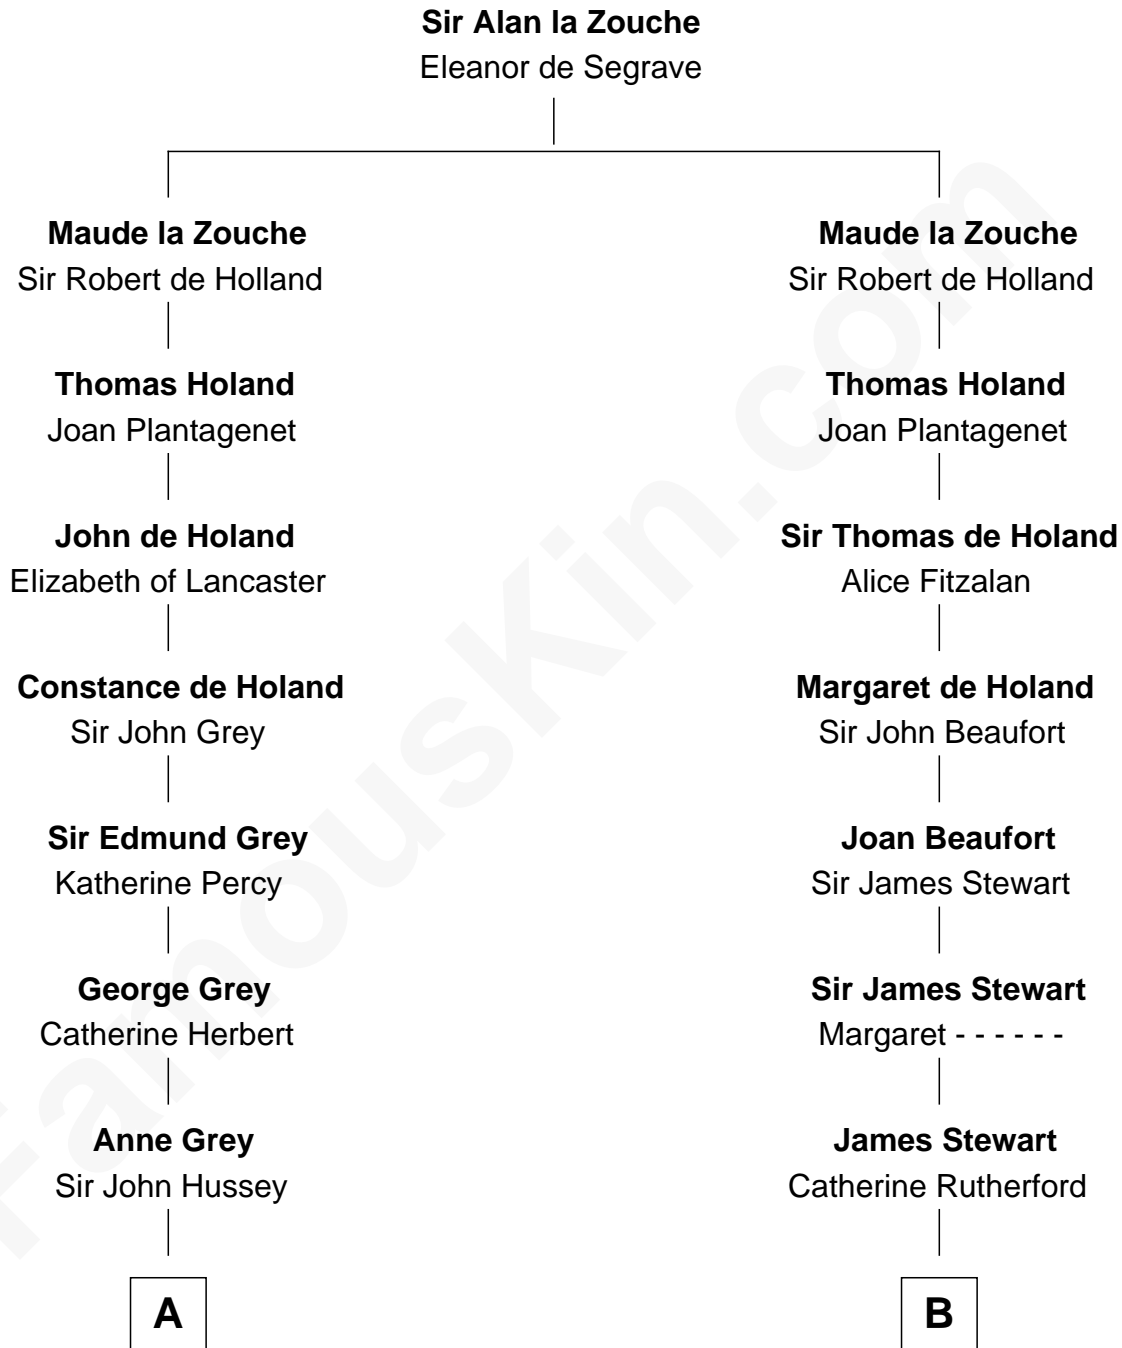

FamousKin.com

Relationship Chart of

Kit Harington

TV Actor - "Game of Thrones"

19th cousin 2 times removed of

Johnny Mercer

Songwriter and Co-Founder of Capitol Records

C

Edward Henry Legge
Cordelia Twysden Molesworth

Lois Marjorie Legge
Ernest Wriothesley Denny

Lavender Cecilia Denny
John Charles Dundas Harington

Sir David Richard Harington
Deborah Jane Catesby

Kit Harington
TV Actor - "Game of Thrones"