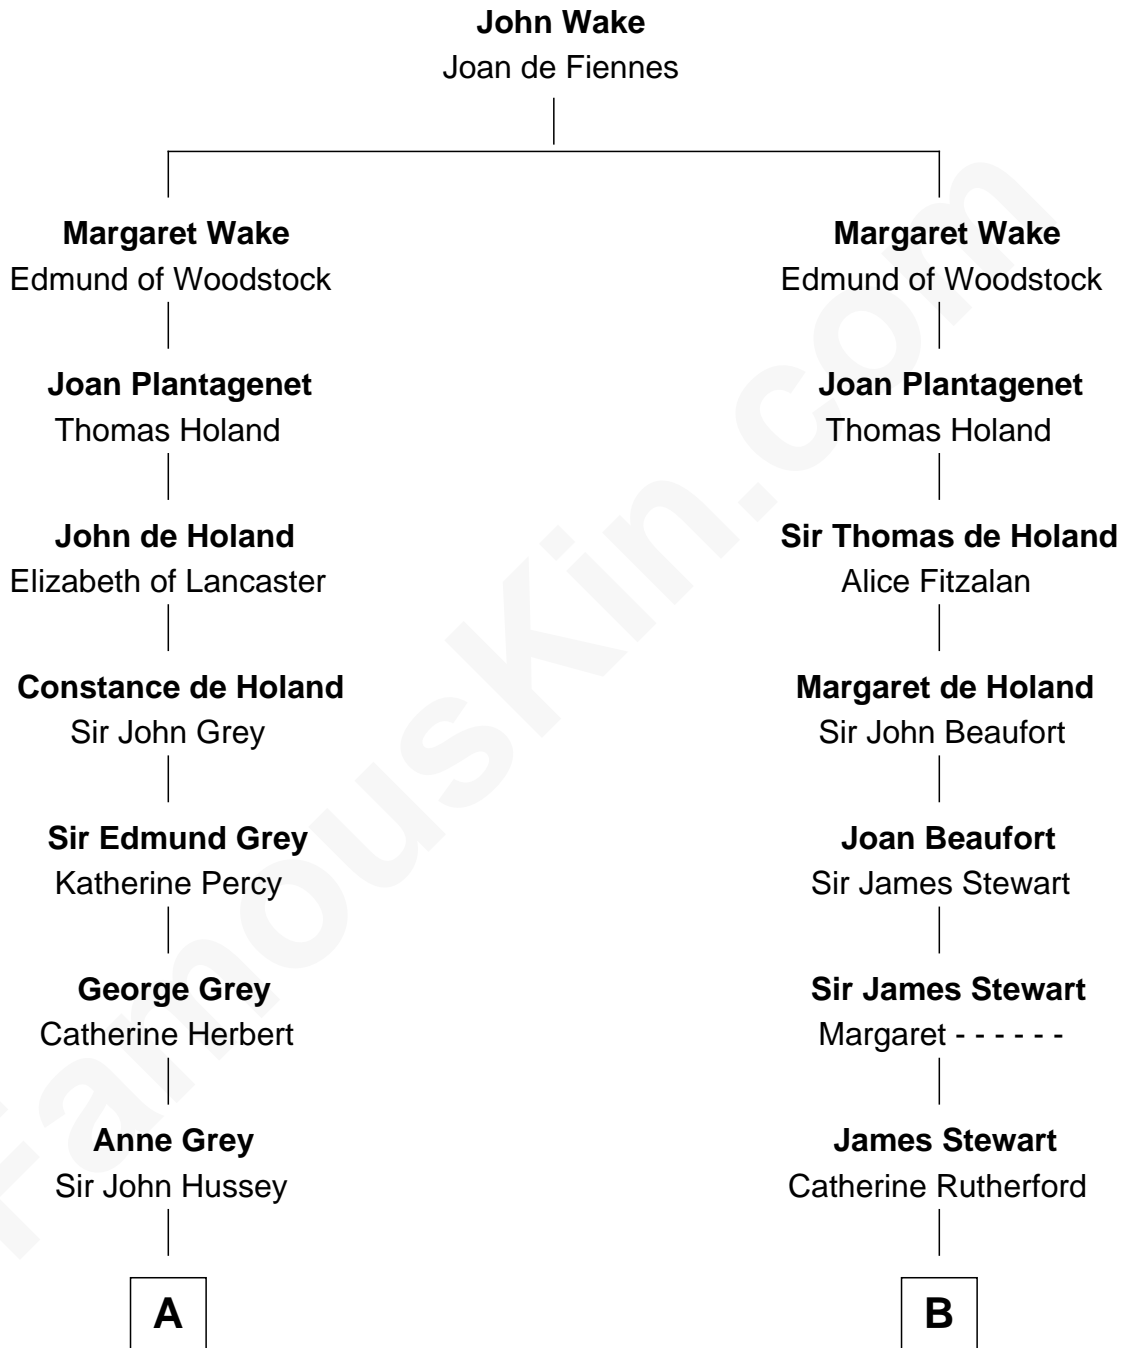

FamousKin.com

Relationship Chart of

Kit Harington

TV Actor - "Game of Thrones"

19th cousin 2 times removed of

Johnny Mercer

Songwriter and Co-Founder of Capitol Records

C

Edward Henry Legge
Cordelia Twysden Molesworth

Lois Marjorie Legge
Ernest Wriothesley Denny

Lavender Cecilia Denny
John Charles Dundas Harington

Sir David Richard Harington
Deborah Jane Catesby

Kit Harington
TV Actor - "Game of Thrones"