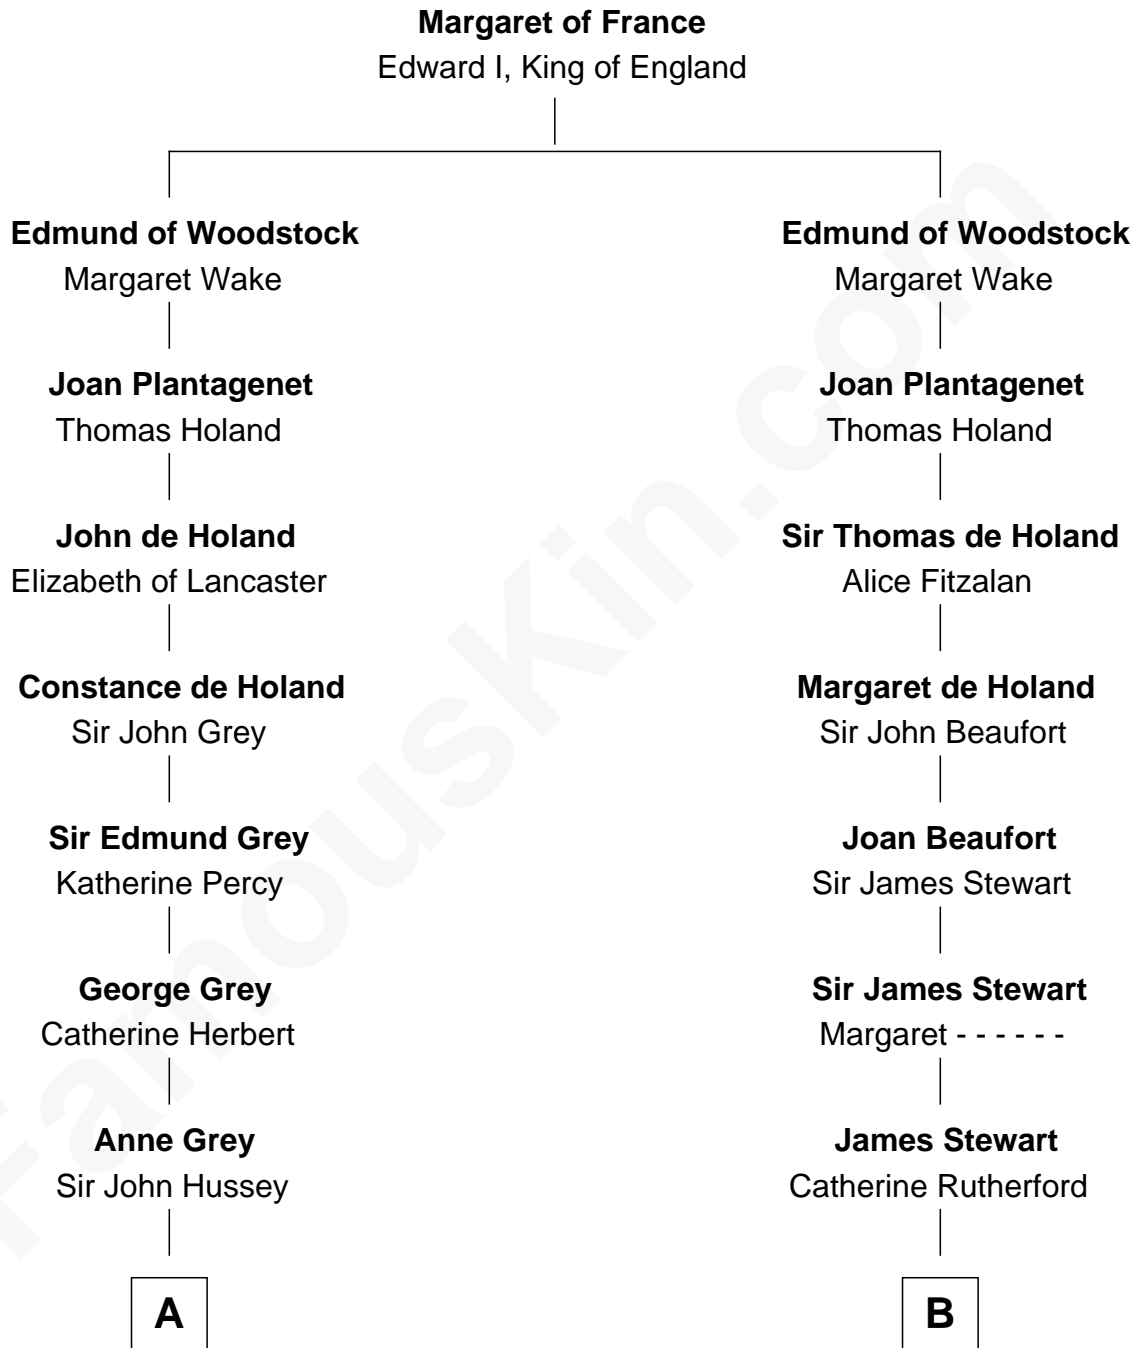

## Relationship Chart of

### Kit Harington

TV Actor - "Game of Thrones"

19th cousin 2 times removed of

### Johnny Mercer

Songwriter and Co-Founder of Capitol Records

**C**

**Edward Henry Legge**  
Cordelia Twysden Molesworth

**Lois Marjorie Legge**  
Ernest Wriothesley Denny

**Lavender Cecilia Denny**  
John Charles Dundas Harington