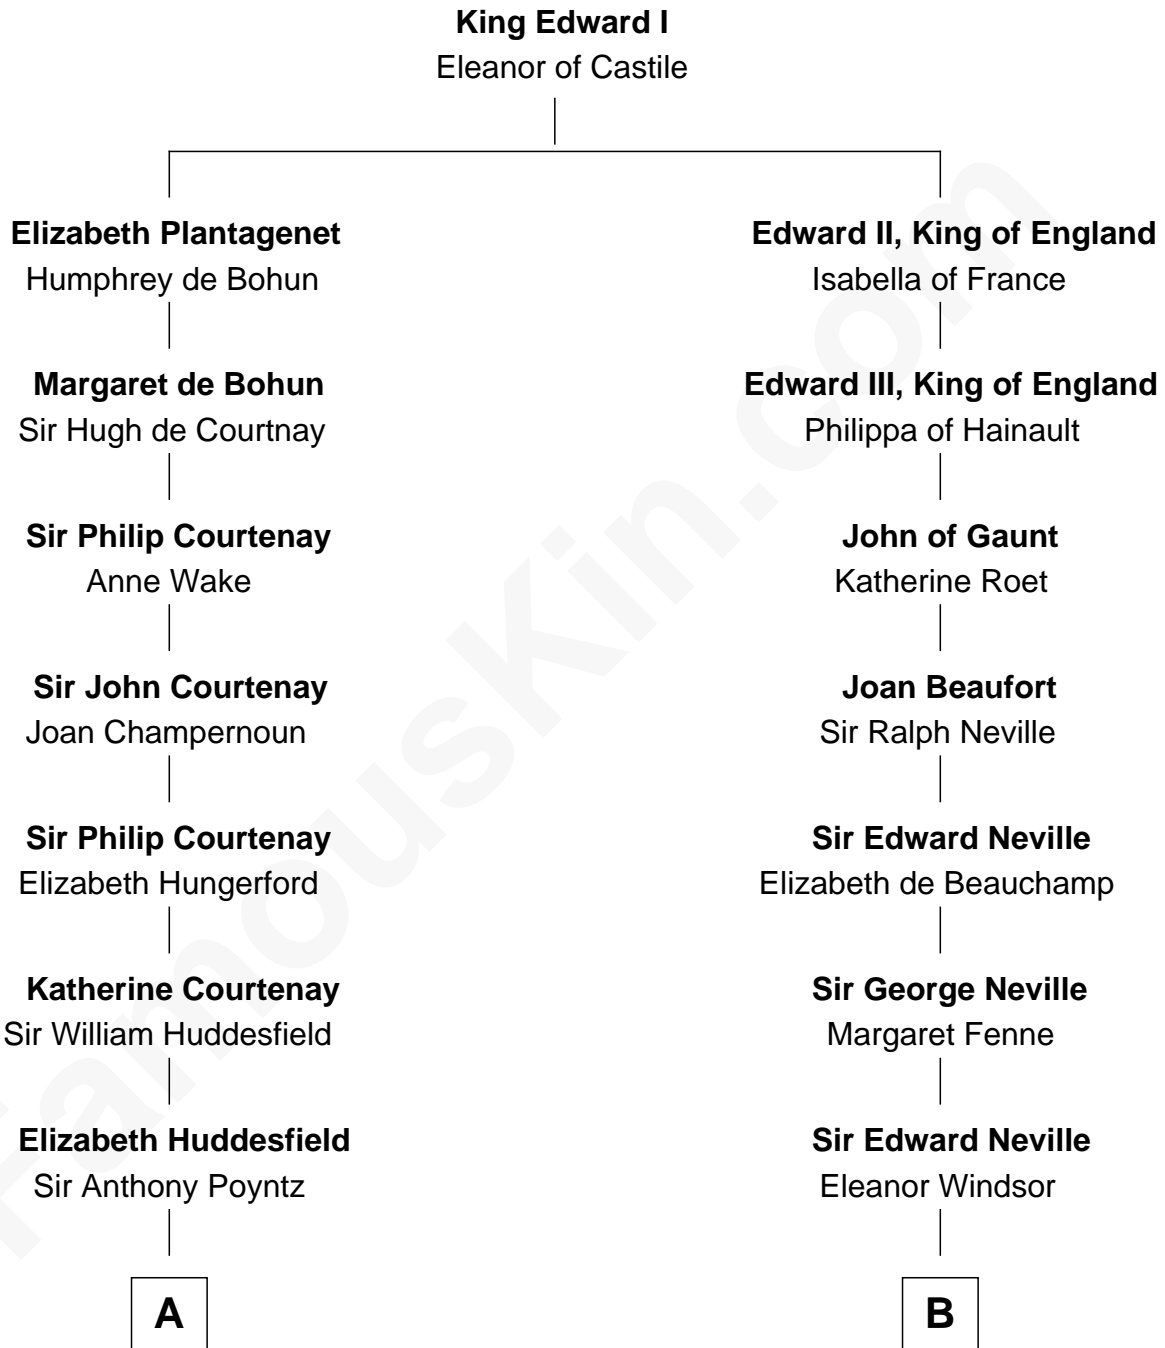

FamousKin.com

Relationship Chart of

Kit Harington

TV Actor - "Game of Thrones"

20th cousin 1 time removed of

Anthony West

Novelist and writer for the New Yorker

C

Edward Henry Legge
Cordelia Twysden Molesworth

Lois Marjorie Legge
Ernest Wriothesley Denny

Lavender Cecilia Denny
John Charles Dundas Harington

Sir David Richard Harington
Deborah Jane Catesby

Kit Harington
TV Actor - "Game of Thrones"

D

Arabella Rowan
Charles George Fairfield

Charles Fairfield
Isabella Campbell Mackenzie

Cicily Isabel Fairfield
Herbert George Wells

Anthony West
British Novelist