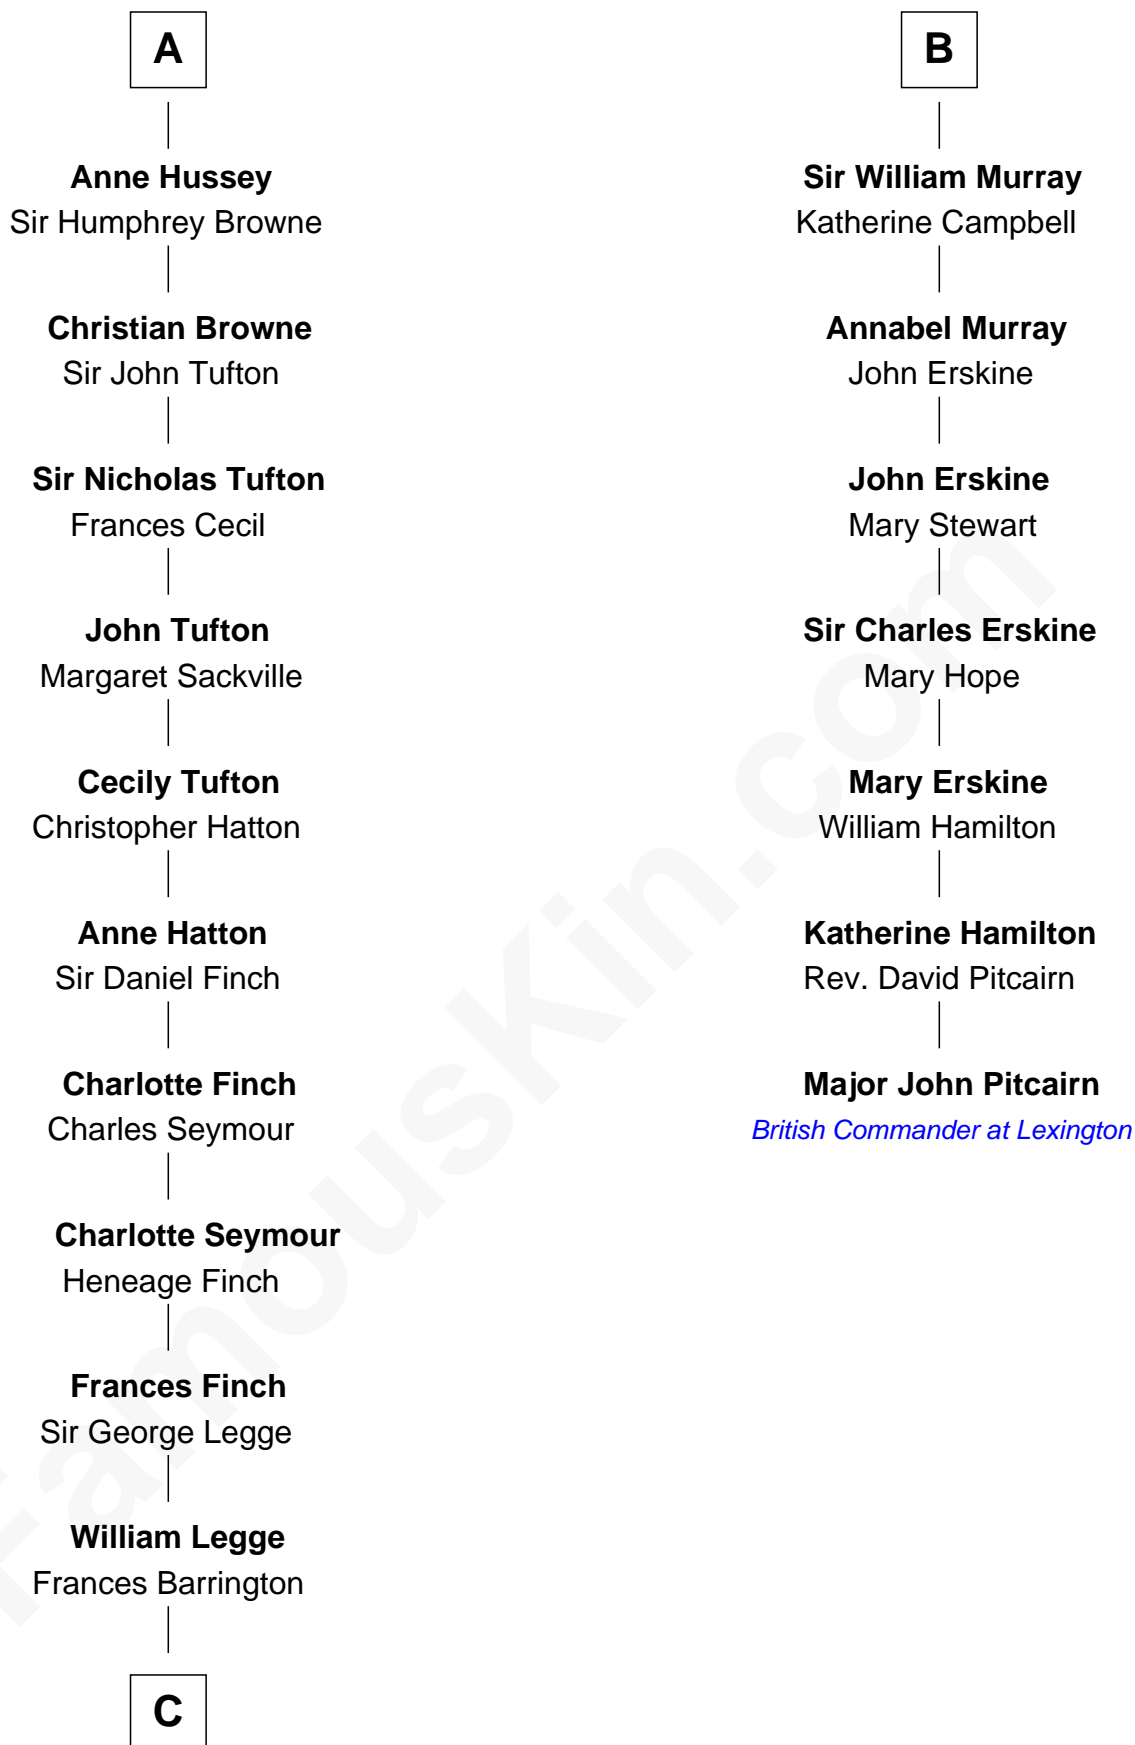

FamousKin.com

Relationship Chart of

Kit Harington

TV Actor - "Game of Thrones"

13th cousin 8 times removed of

Major John Pitcairn

British Commander at Battle of Lexington

C

Edward Henry Legge
Cordelia Twysden Molesworth

Lois Marjorie Legge
Ernest Wriothesley Denny

Lavender Cecilia Denny
John Charles Dundas Harington

Sir David Richard Harington
Deborah Jane Catesby

Kit Harington
TV Actor - "Game of Thrones"