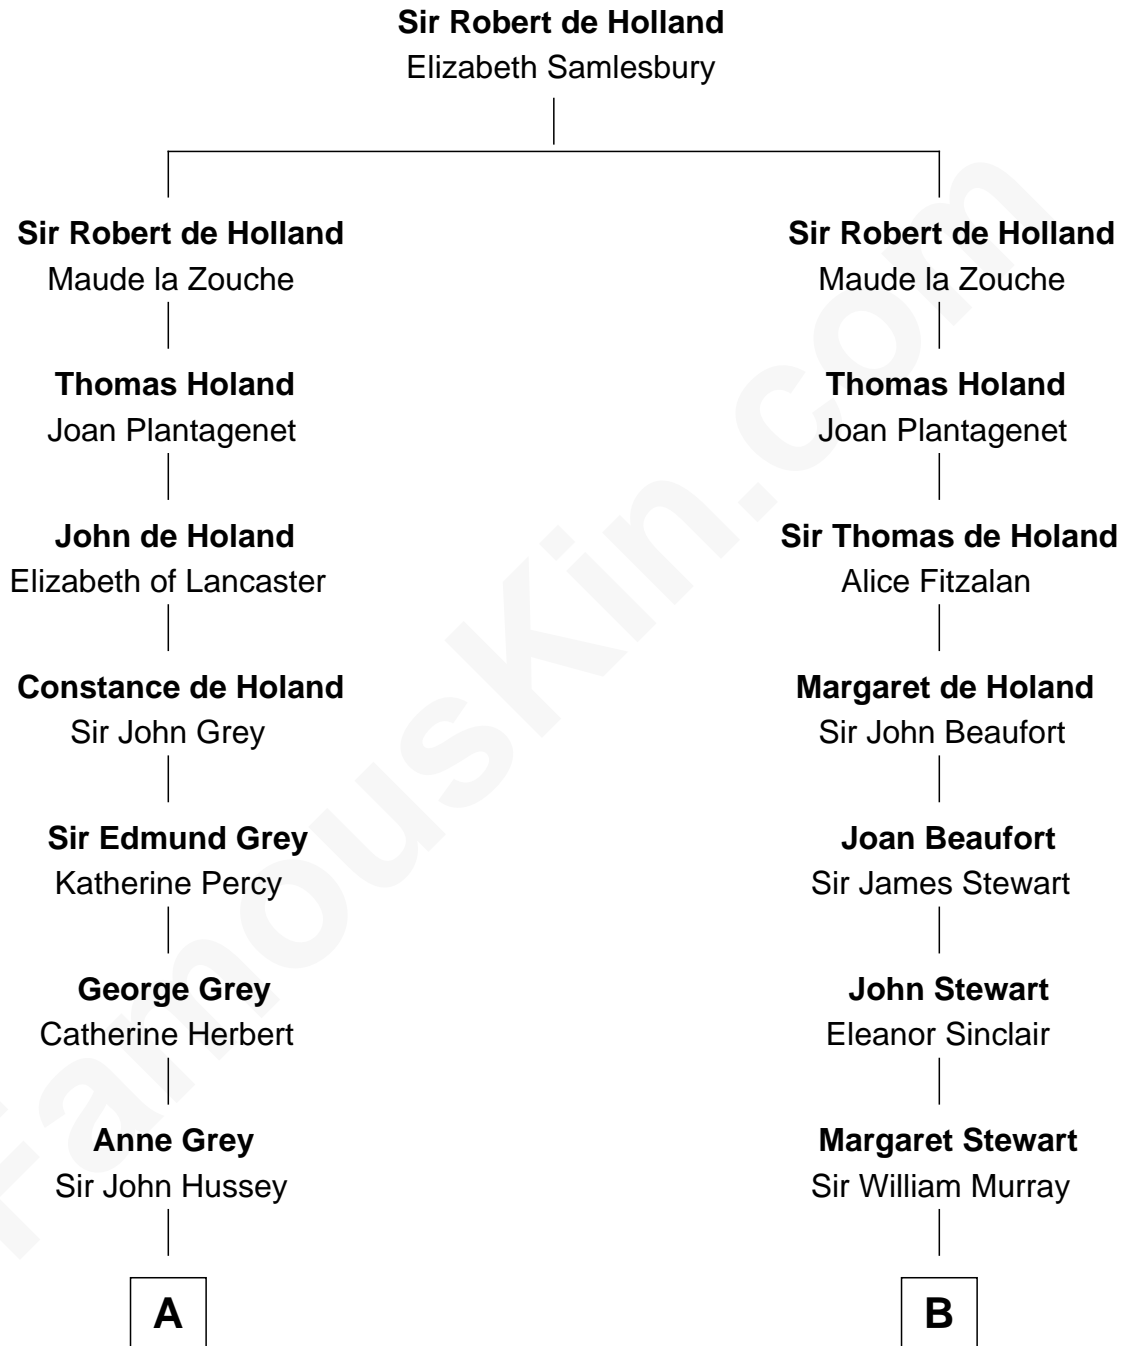

FamousKin.com

Relationship Chart of

Kit Harington

TV Actor - "Game of Thrones"

13th cousin 8 times removed of

Major John Pitcairn

British Commander at Battle of Lexington

C

Edward Henry Legge
Cordelia Twysden Molesworth

Lois Marjorie Legge
Ernest Wriothesley Denny

Lavender Cecilia Denny
John Charles Dundas Harington

Sir David Richard Harington
Deborah Jane Catesby

Kit Harington
TV Actor - "Game of Thrones"