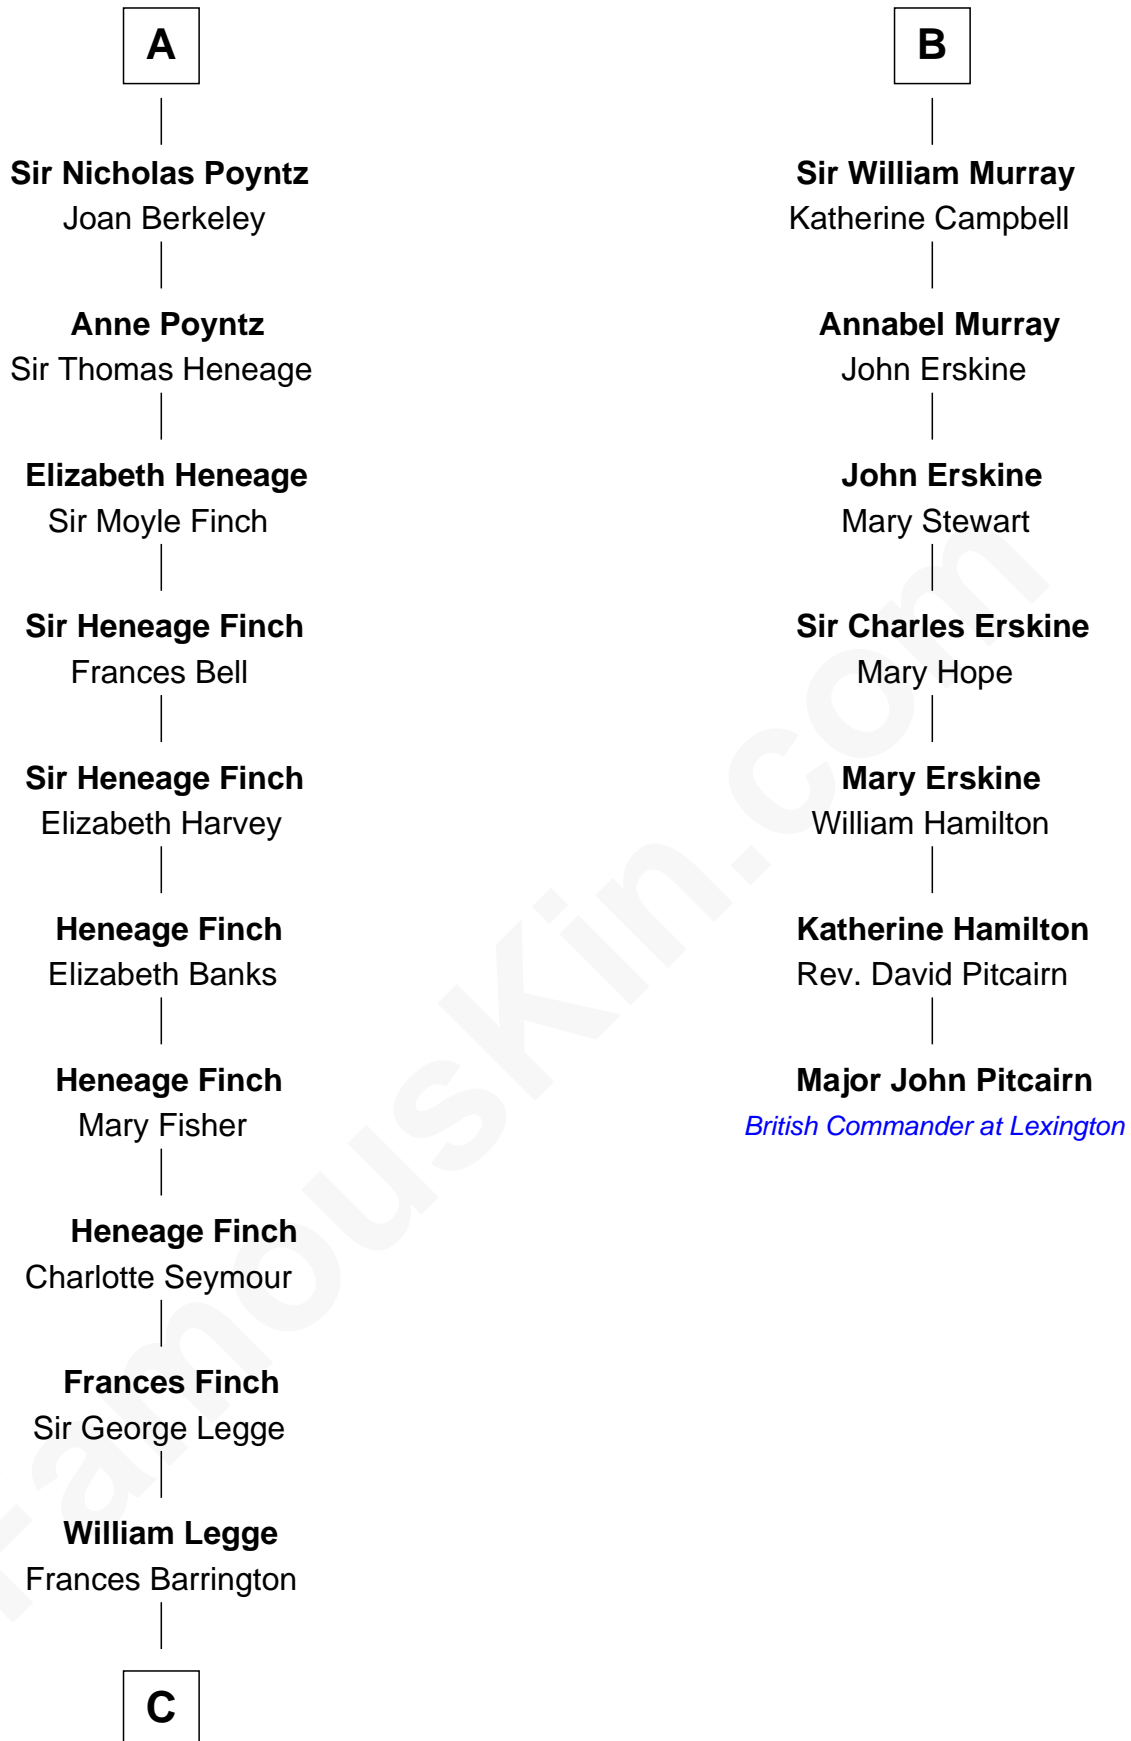

FamousKin.com

Relationship Chart of

Kit Harington

TV Actor - "Game of Thrones"

13th cousin 8 times removed of

Major John Pitcairn

British Commander at Battle of Lexington

C

Edward Henry Legge
Cordelia Twysden Molesworth

Lois Marjorie Legge
Ernest Wriothesley Denny

Lavender Cecilia Denny
John Charles Dundas Harington

Sir David Richard Harington
Deborah Jane Catesby

Kit Harington
TV Actor - "Game of Thrones"