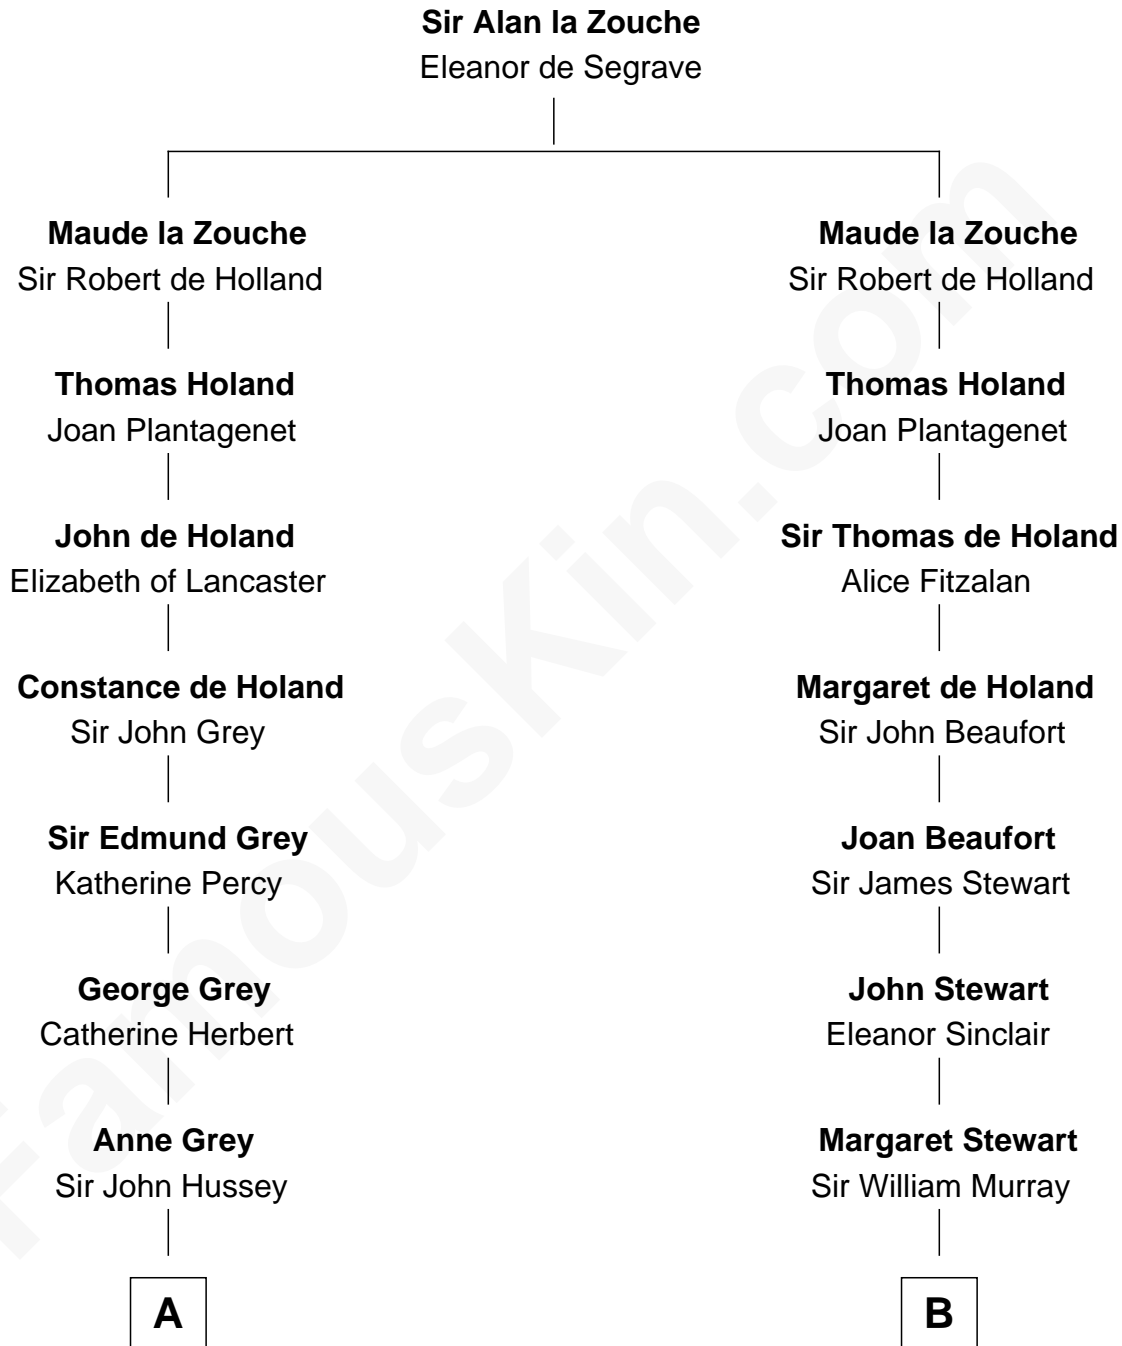

Major John Pitcairn

British Commander at Battle of Lexington