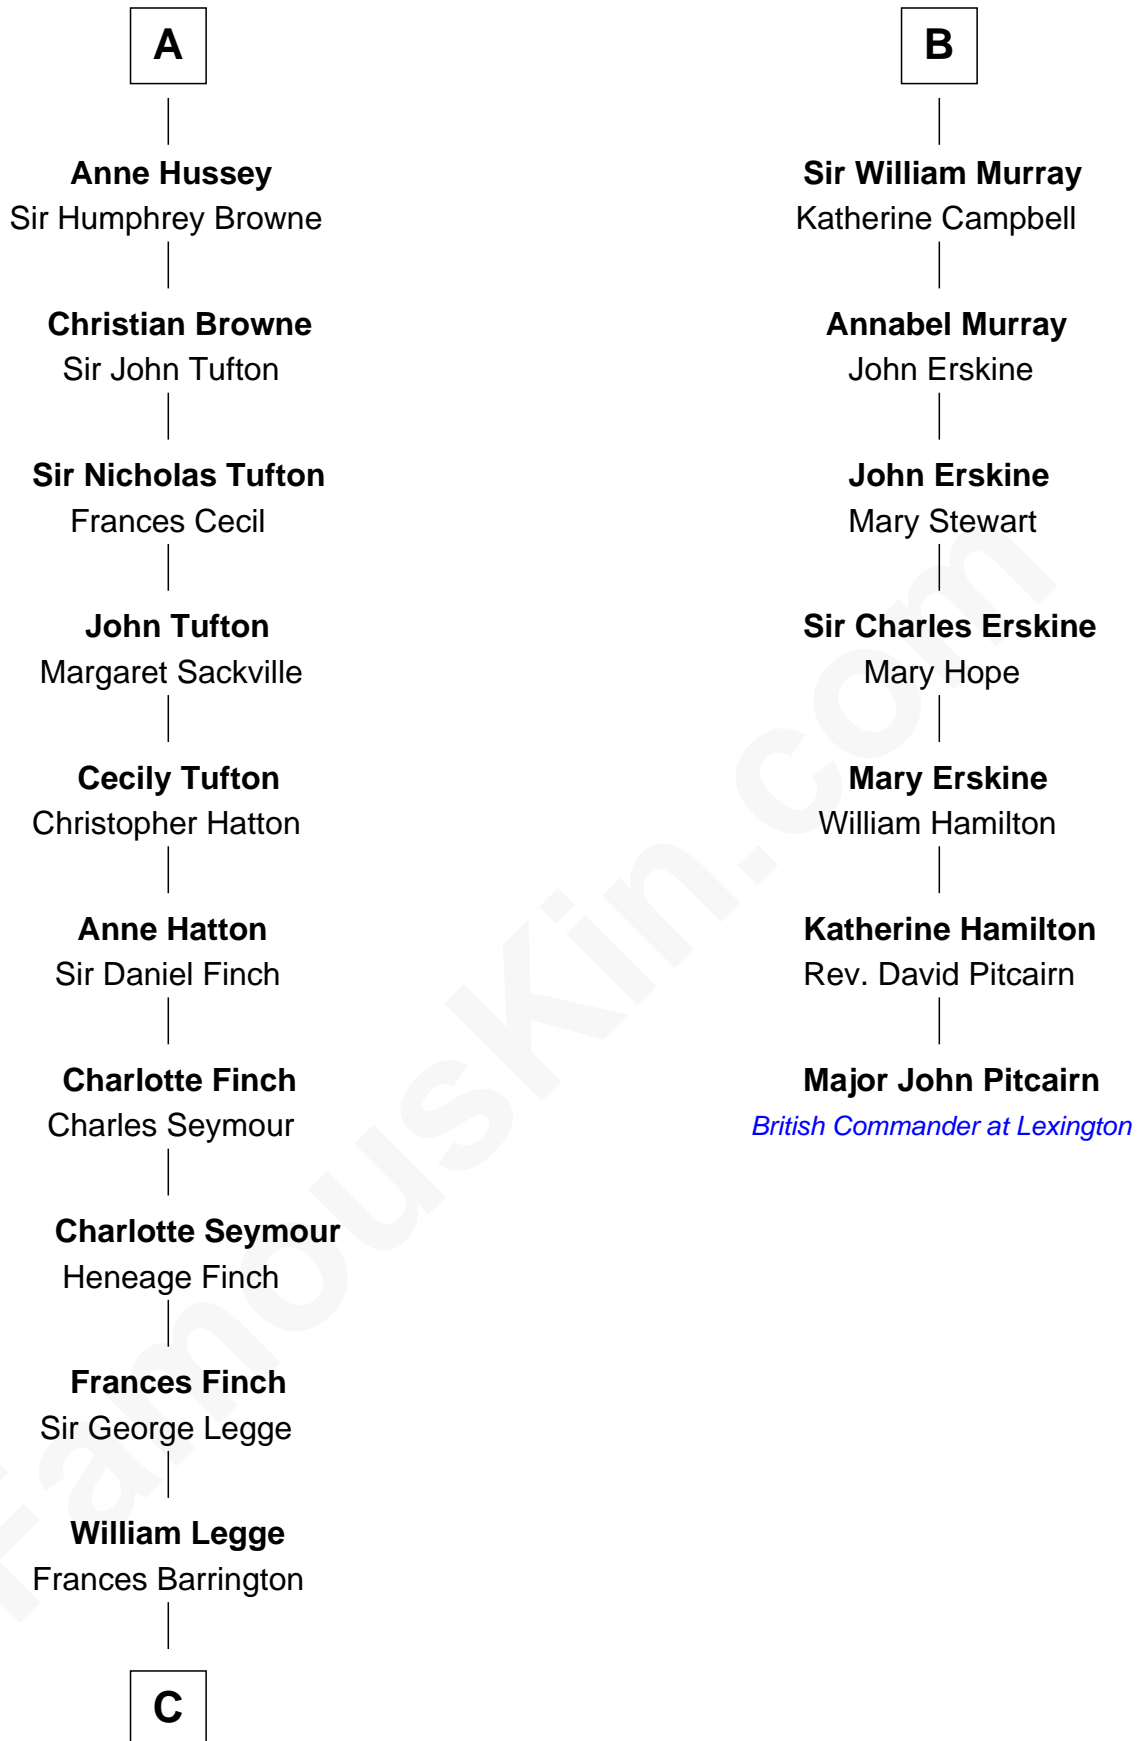

## Relationship Chart of

### Kit Harington

TV Actor - "Game of Thrones"

13th cousin 8 times removed of

### Major John Pitcairn

British Commander at Battle of Lexington

**C**

**Edward Henry Legge**  
Cordelia Twysden Molesworth

**Lois Marjorie Legge**  
Ernest Wriothesley Denny

**Lavender Cecilia Denny**  
John Charles Dundas Harington