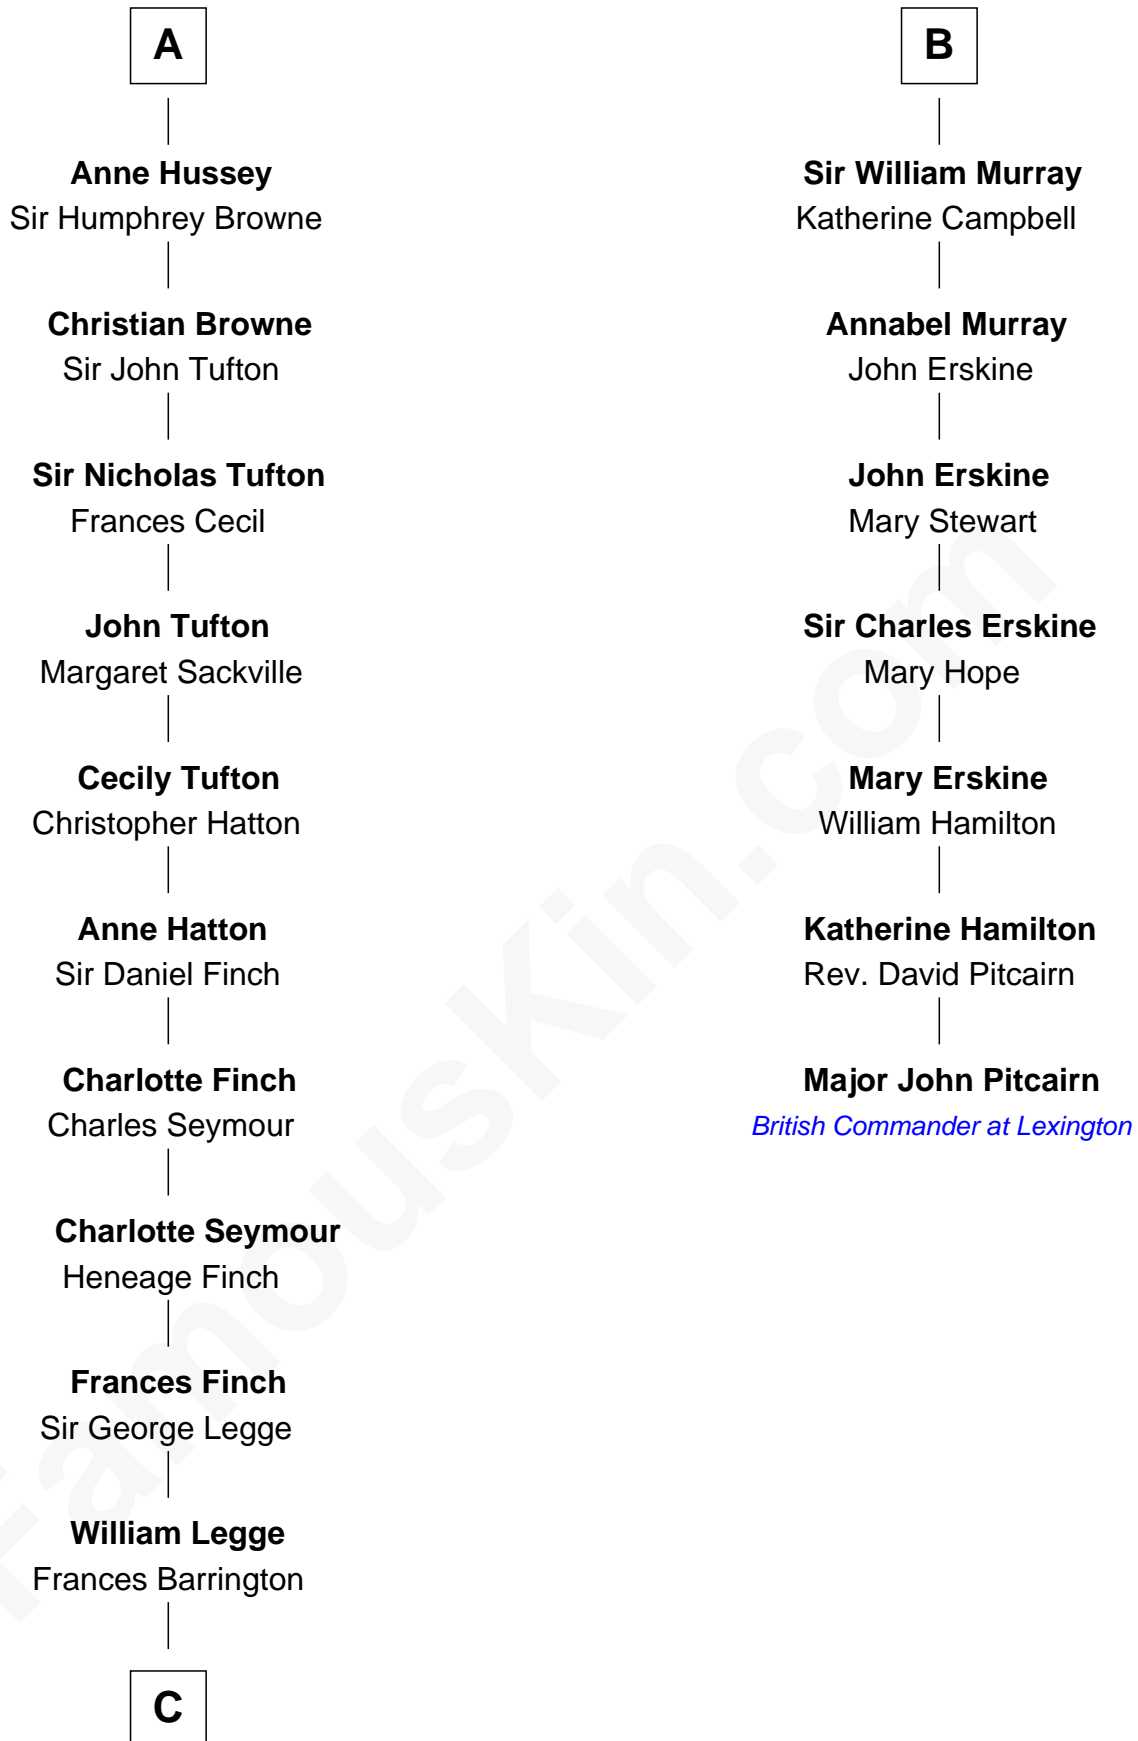

FamousKin.com

Relationship Chart of

Kit Harington

TV Actor - "Game of Thrones"

13th cousin 8 times removed of

Major John Pitcairn

British Commander at Battle of Lexington

C

Edward Henry Legge
Cordelia Twysden Molesworth

Lois Marjorie Legge
Ernest Wriothesley Denny

Lavender Cecilia Denny
John Charles Dundas Harington

Sir David Richard Harington
Deborah Jane Catesby

Kit Harington
TV Actor - "Game of Thrones"