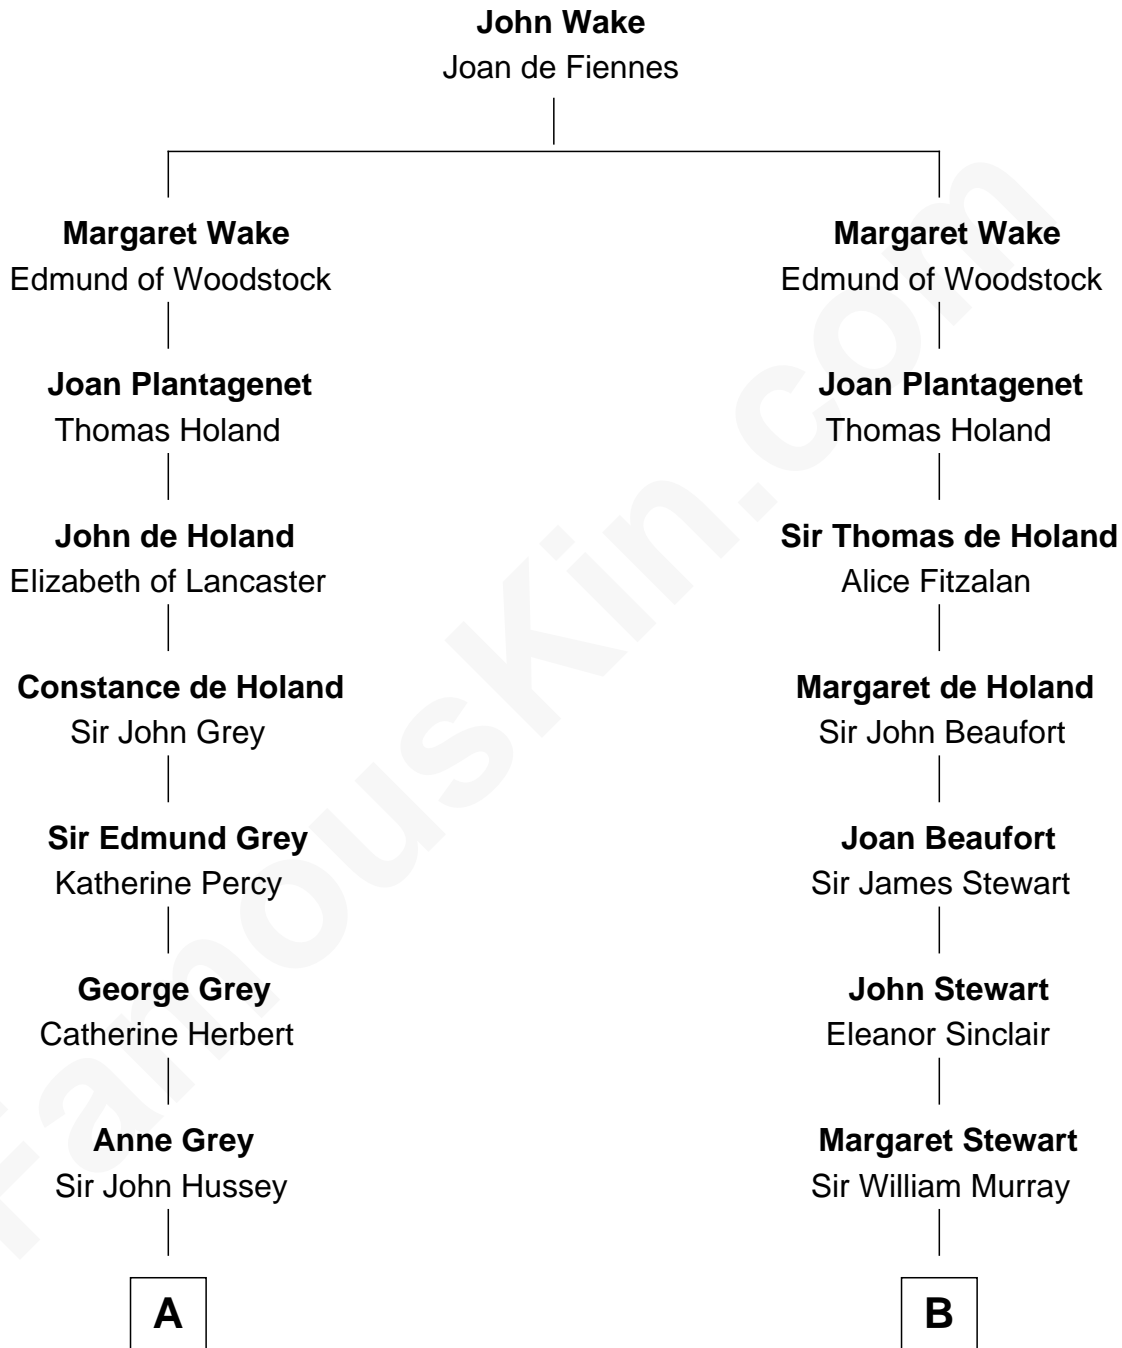

FamousKin.com

Relationship Chart of

Kit Harington

TV Actor - "Game of Thrones"

13th cousin 8 times removed of

Major John Pitcairn

British Commander at Battle of Lexington

C

Edward Henry Legge
Cordelia Twysden Molesworth

Lois Marjorie Legge
Ernest Wriothesley Denny

Lavender Cecilia Denny
John Charles Dundas Harington

Sir David Richard Harington
Deborah Jane Catesby

Kit Harington
TV Actor - "Game of Thrones"