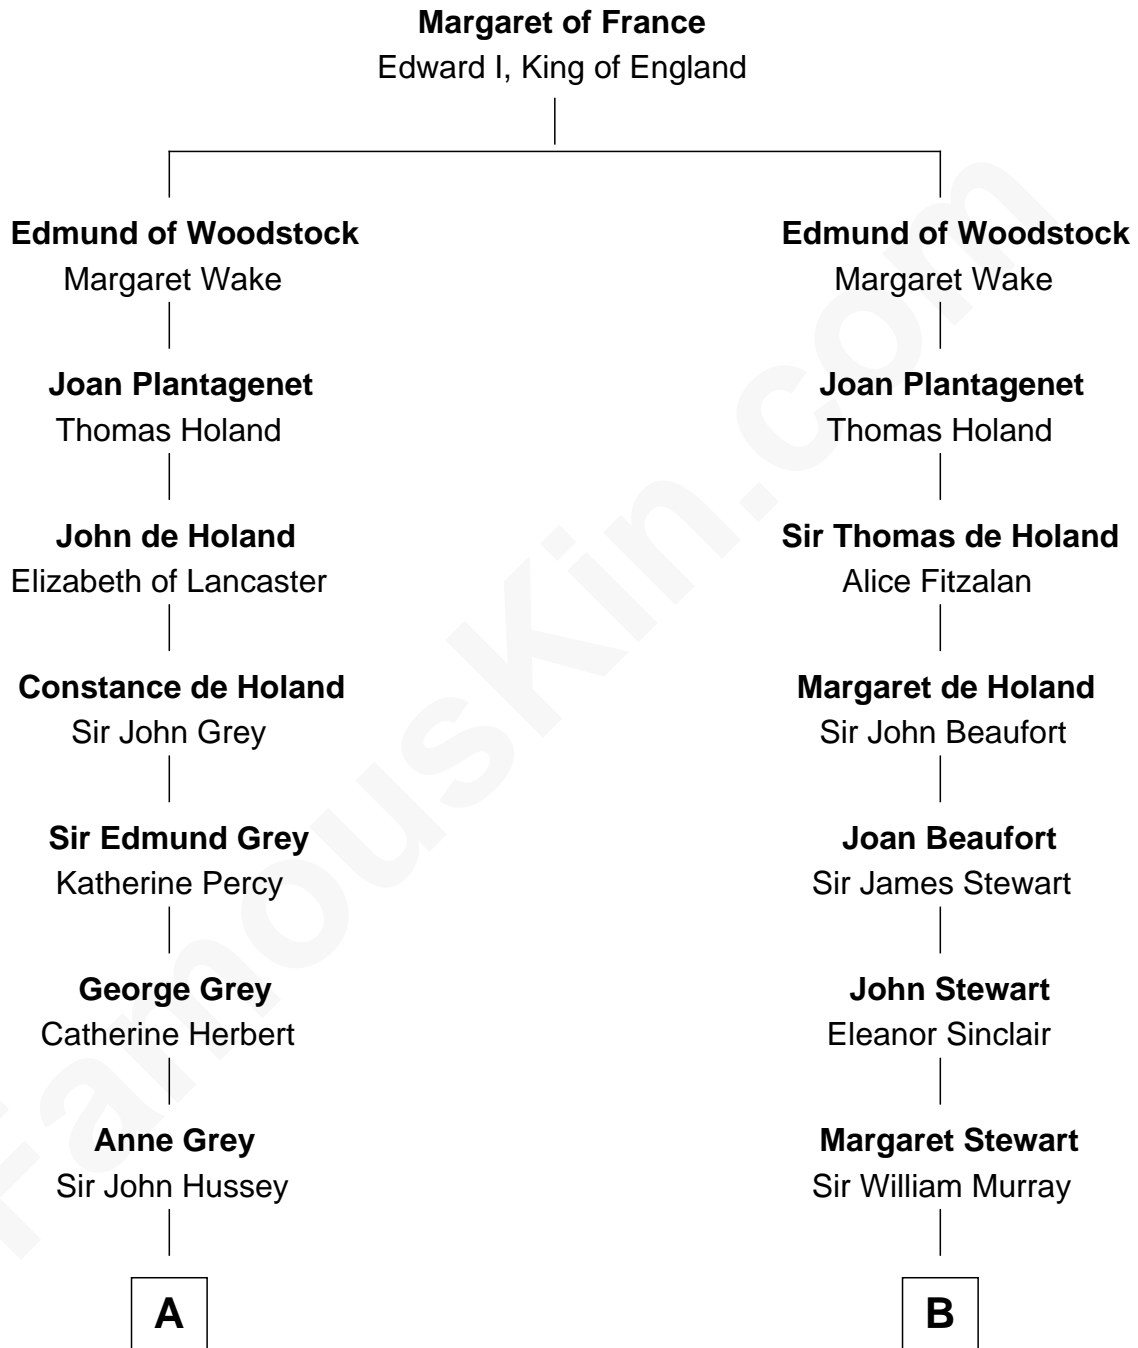

Major John Pitcairn

British Commander at Battle of Lexington