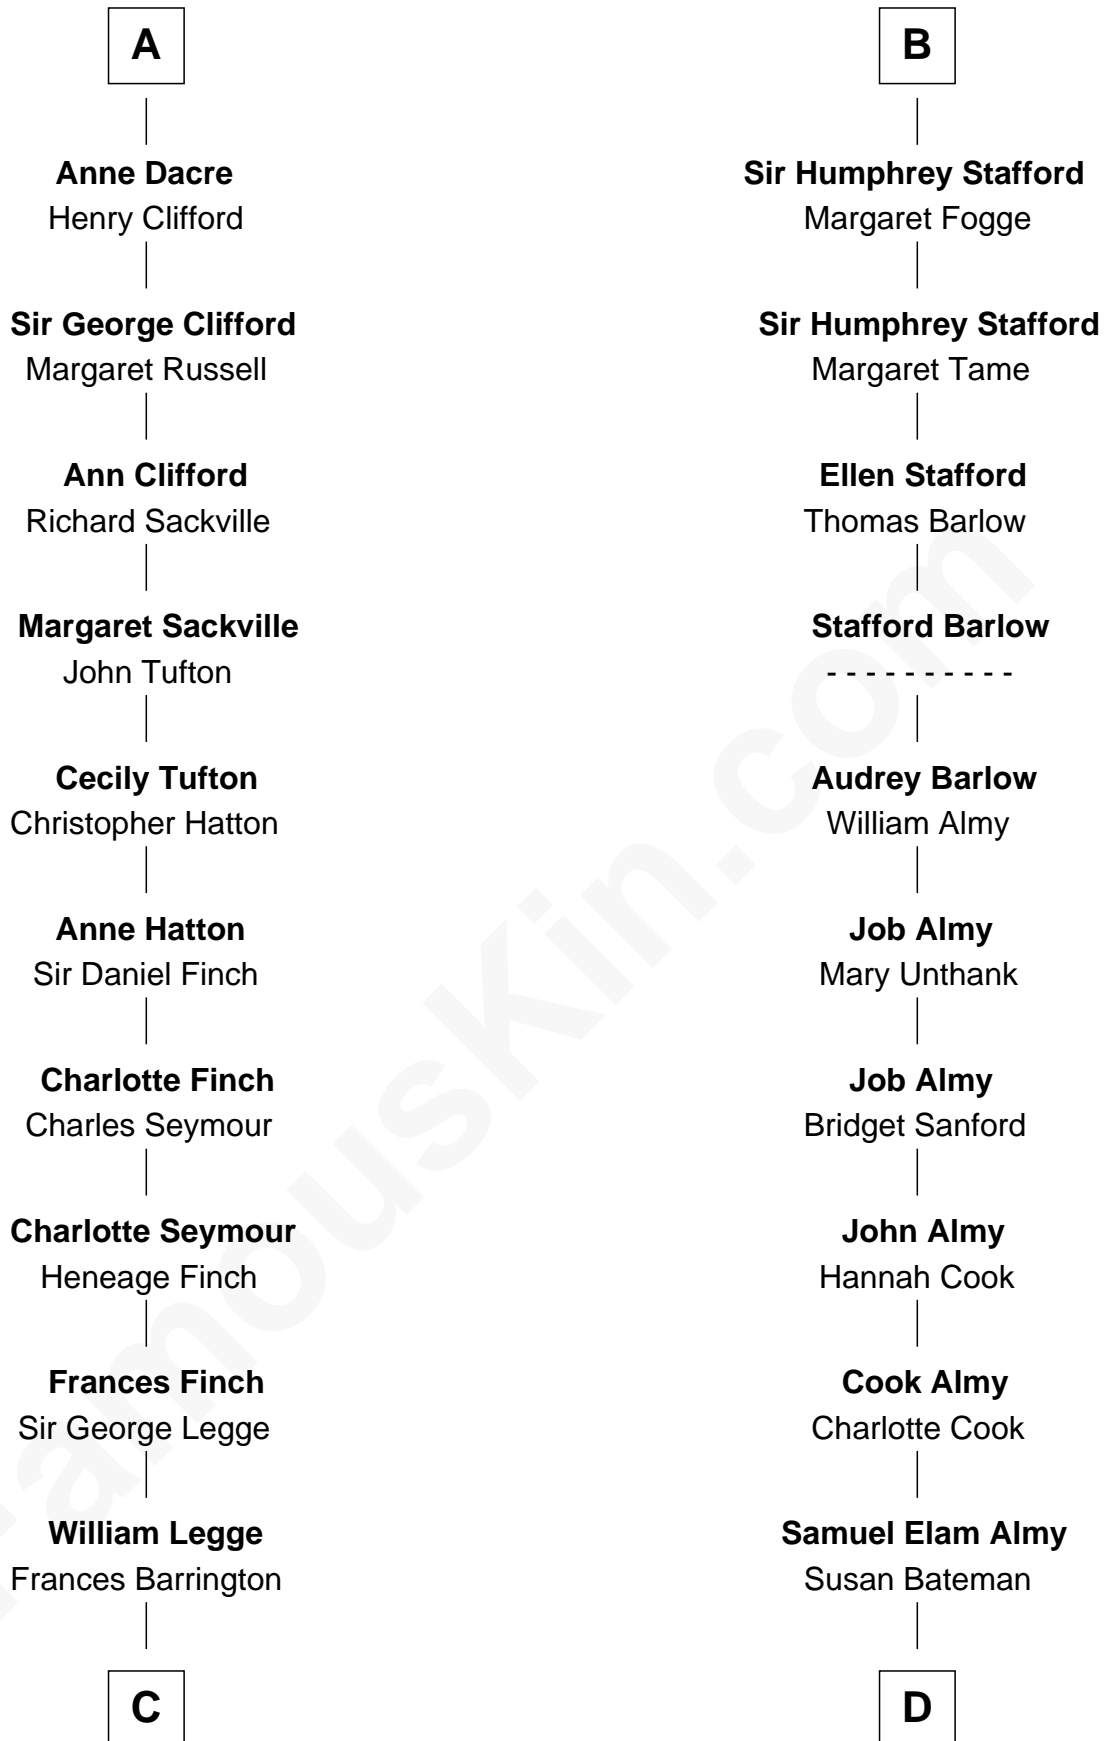

FamousKin.com

Relationship Chart of

Kit Harington

TV Actor - "Game of Thrones"

20th cousin 1 time removed of

Marilyn Monroe

Actress, Model, and Singer

C

Edward Henry Legge
Cordelia Twysden Molesworth

Lois Marjorie Legge
Ernest Wriothesley Denny

Lavender Cecilia Denny
John Charles Dundas Harington

Sir David Richard Harington
Deborah Jane Catesby

Kit Harington
TV Actor - "Game of Thrones"

D

Susan Bateman Almy
Charles Adams Gifford

Frederick Almy Gifford
Elizabeth Easton Tennant

Charles Stanley Gifford
Gladys Pearl Monroe

Marilyn Monroe
Actress, Model, and Singer