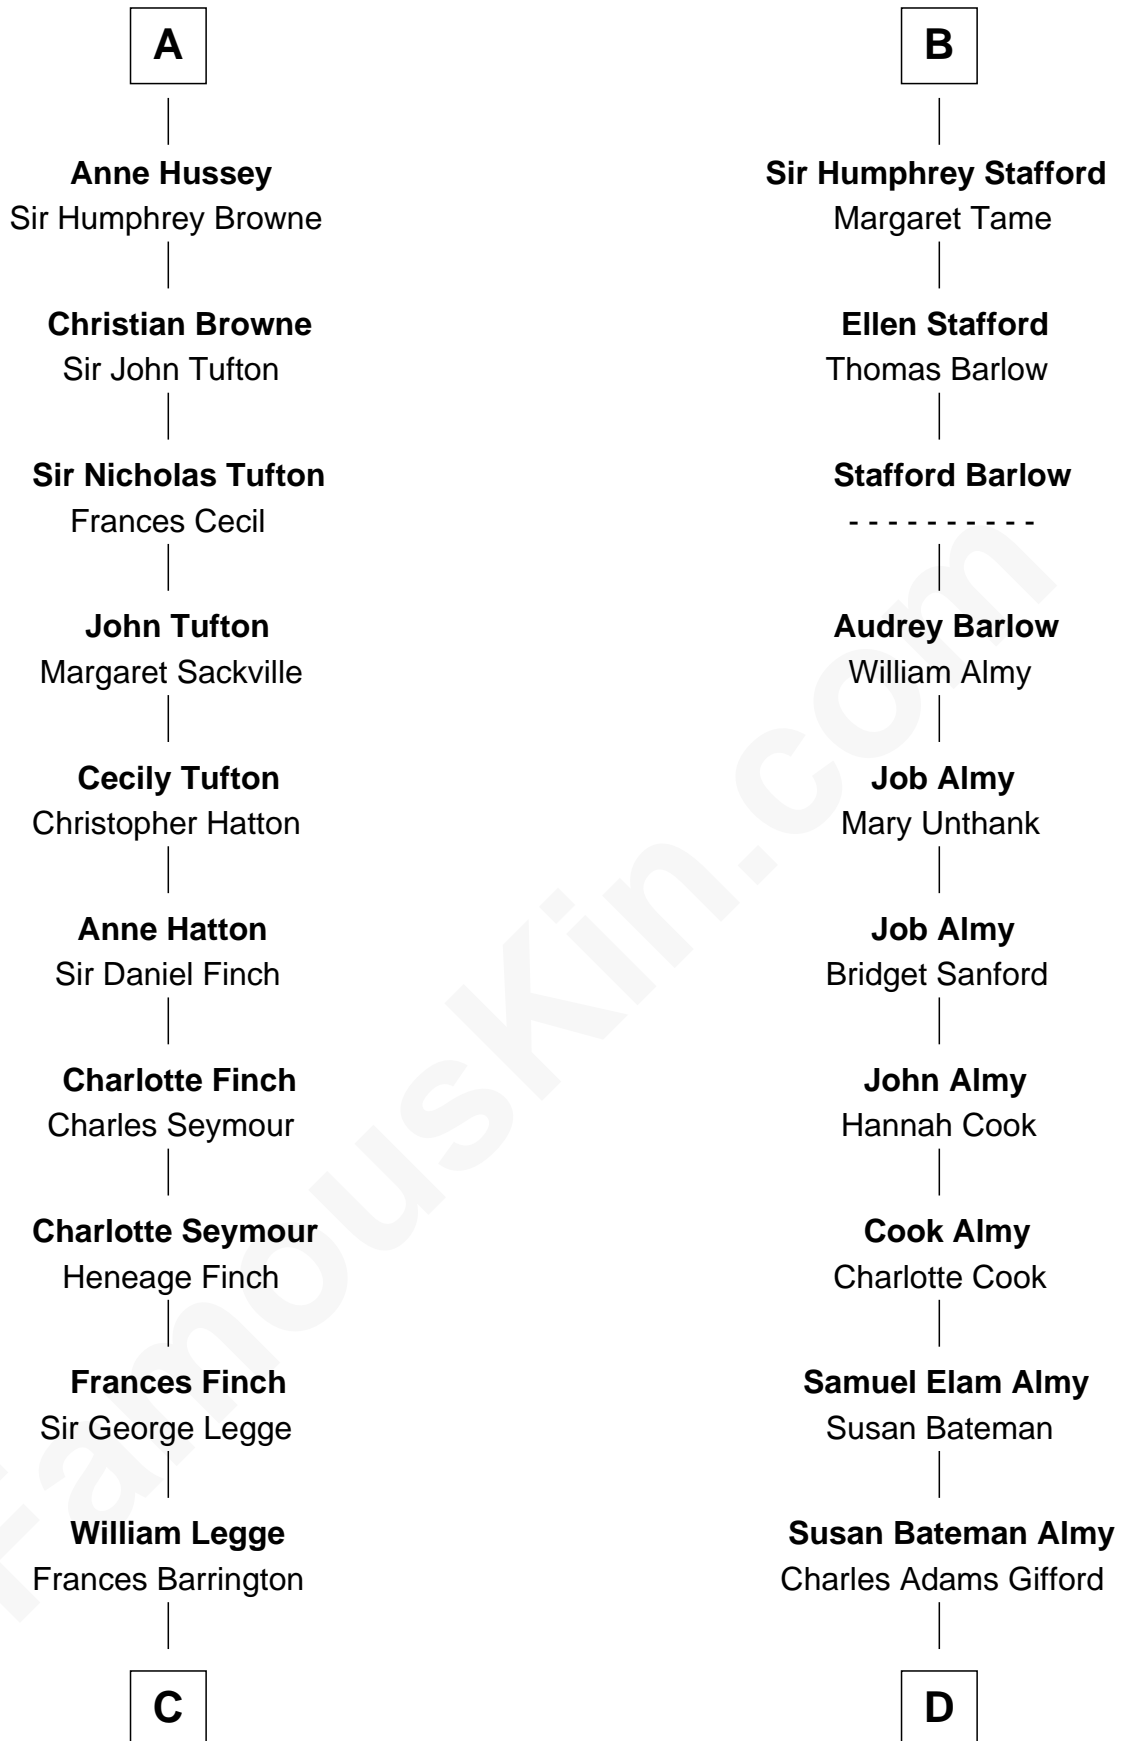

FamousKin.com

Relationship Chart of

Kit Harington

TV Actor - "Game of Thrones"

19th cousin 2 times removed of

Marilyn Monroe

Actress, Model, and Singer

C

Edward Henry Legge
Cordelia Twysden Molesworth

Lois Marjorie Legge
Ernest Wriothesley Denny

Lavender Cecilia Denny
John Charles Dundas Harington

Sir David Richard Harington
Deborah Jane Catesby

Kit Harington
TV Actor - "Game of Thrones"

D

Frederick Almy Gifford
Elizabeth Easton Tennant

Charles Stanley Gifford
Gladys Pearl Monroe

Marilyn Monroe
Actress, Model, and Singer