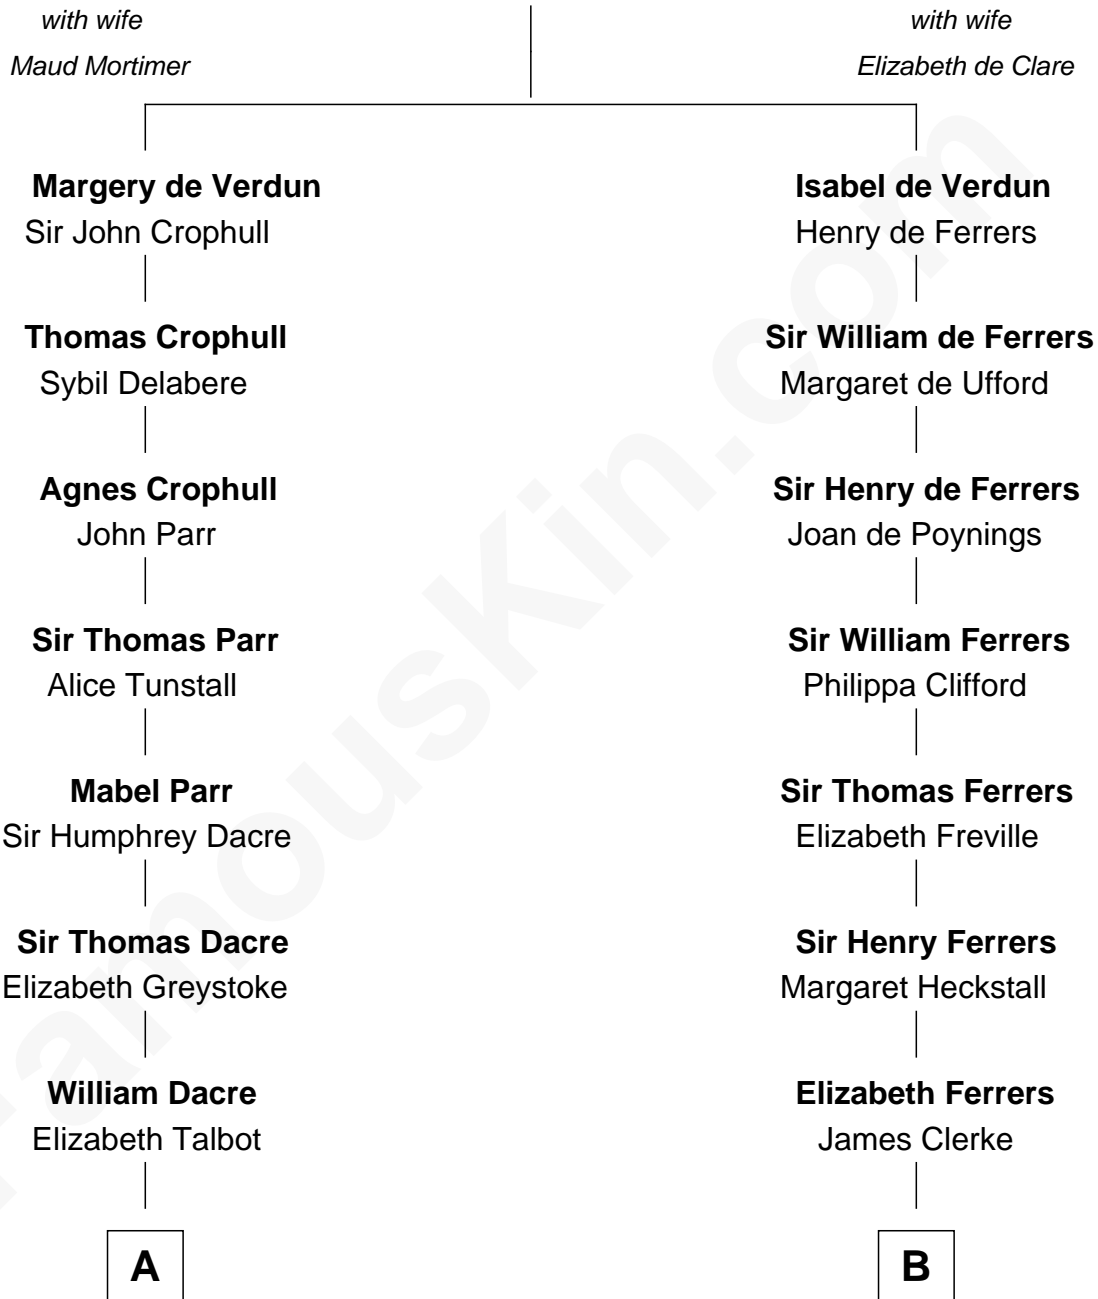

FamousKin.com

Relationship Chart of

Kit Harington

TV Actor - "Game of Thrones"

20th cousin 1 time removed of

Marilyn Monroe

Actress, Model, and Singer

Sir Thebaud de Verdun

C

Edward Henry Legge
Cordelia Twysden Molesworth

Lois Marjorie Legge
Ernest Wriothesley Denny

Lavender Cecilia Denny
John Charles Dundas Harington

Sir David Richard Harington
Deborah Jane Catesby

Kit Harington
TV Actor - "Game of Thrones"

D

Susan Bateman Almy
Charles Adams Gifford

Frederick Almy Gifford
Elizabeth Easton Tennant

Charles Stanley Gifford
Gladys Pearl Monroe

Marilyn Monroe
Actress, Model, and Singer