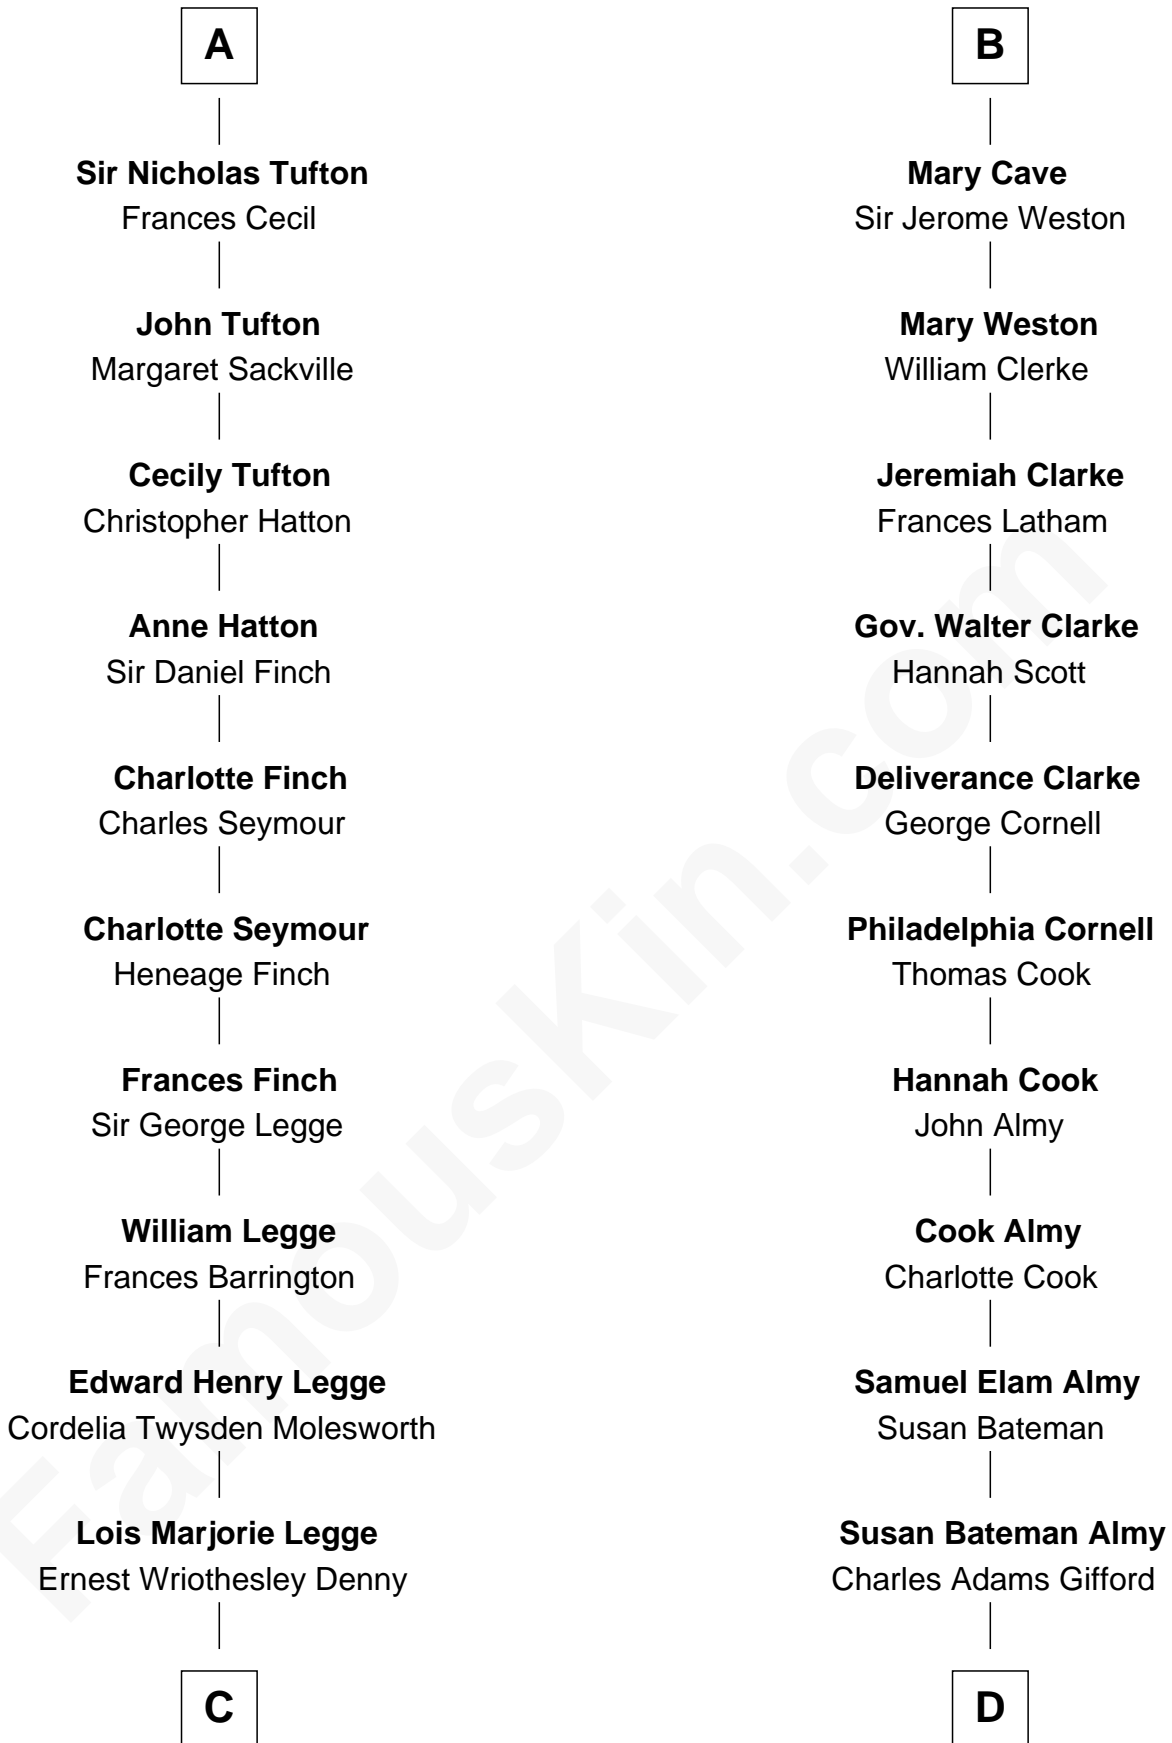

FamousKin.com

Relationship Chart of

Kit Harington

TV Actor - "Game of Thrones"

19th cousin of

Marilyn Monroe

Actress, Model, and Singer

C

Lavender Cecilia Denny
John Charles Dundas Harington

Sir David Richard Harington
Deborah Jane Catesby

Kit Harington
TV Actor - "Game of Thrones"

D

Frederick Almy Gifford
Elizabeth Easton Tennant

Charles Stanley Gifford
Gladys Pearl Monroe

Marilyn Monroe
Actress, Model, and Singer