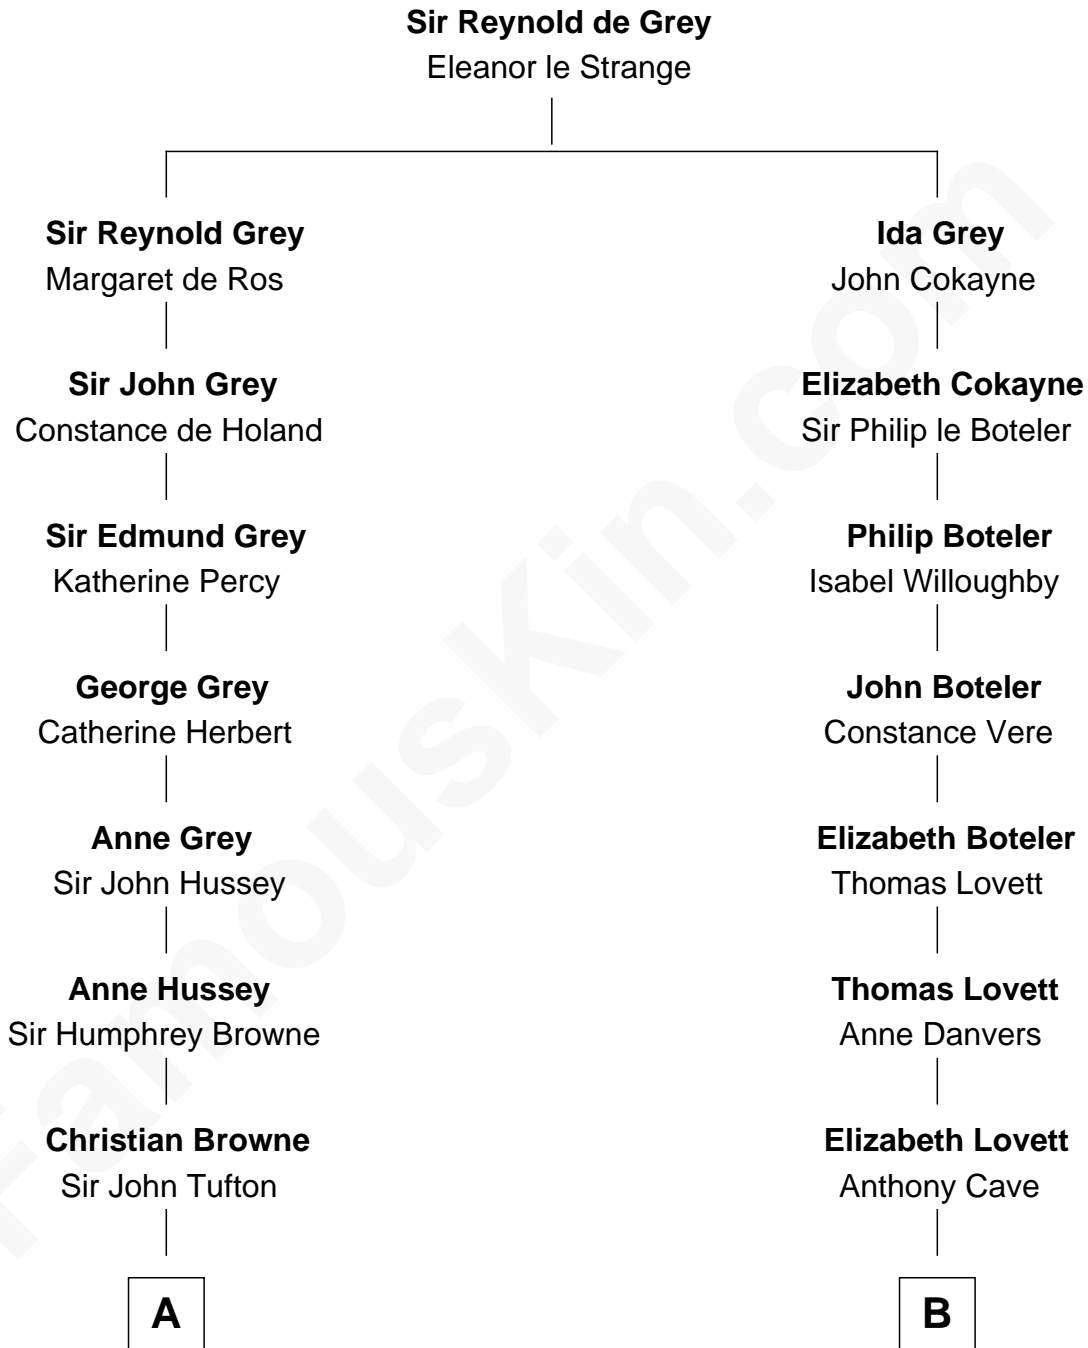

FamousKin.com

Relationship Chart of

Kit Harington

TV Actor - "Game of Thrones"

19th cousin of

Marilyn Monroe

Actress, Model, and Singer

C

Lavender Cecilia Denny
John Charles Dundas Harington

Sir David Richard Harington
Deborah Jane Catesby

Kit Harington
TV Actor - "Game of Thrones"

D

Frederick Almy Gifford
Elizabeth Easton Tennant

Charles Stanley Gifford
Gladys Pearl Monroe

Marilyn Monroe
Actress, Model, and Singer