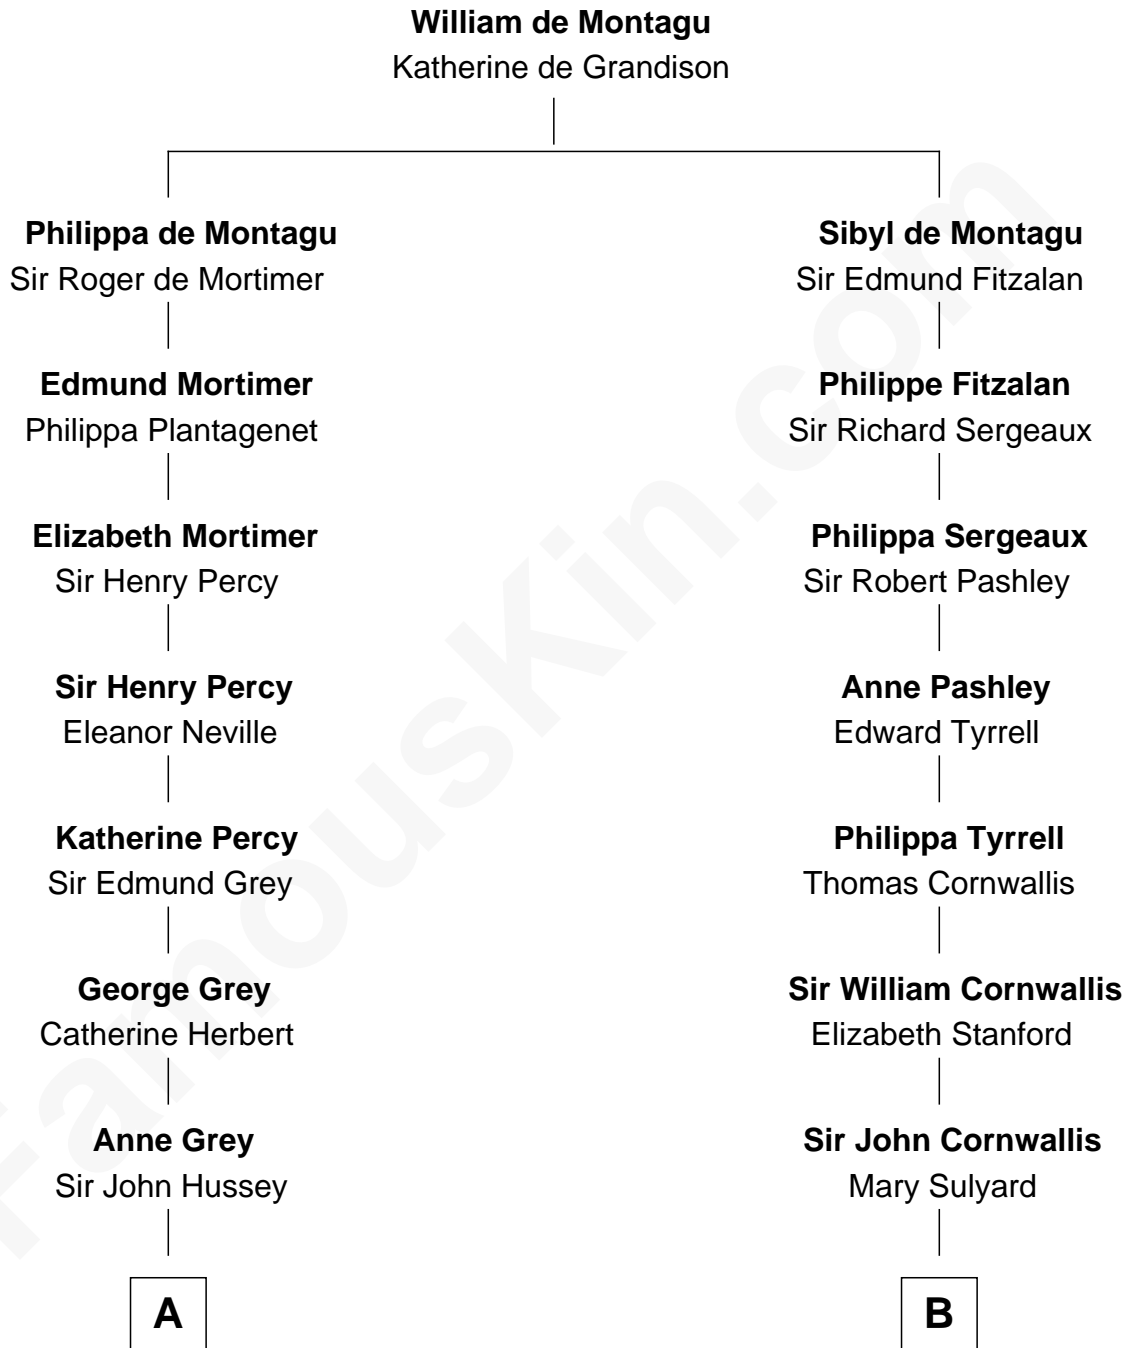

FamousKin.com

Relationship Chart of

Kit Harington

TV Actor - "Game of Thrones"

20th cousin 1 time removed of

Marilyn Monroe

Actress, Model, and Singer

C

Edward Henry Legge
Cordelia Twysden Molesworth

Lois Marjorie Legge
Ernest Wriothesley Denny

Lavender Cecilia Denny
John Charles Dundas Harington

Sir David Richard Harington
Deborah Jane Catesby

Kit Harington
TV Actor - "Game of Thrones"