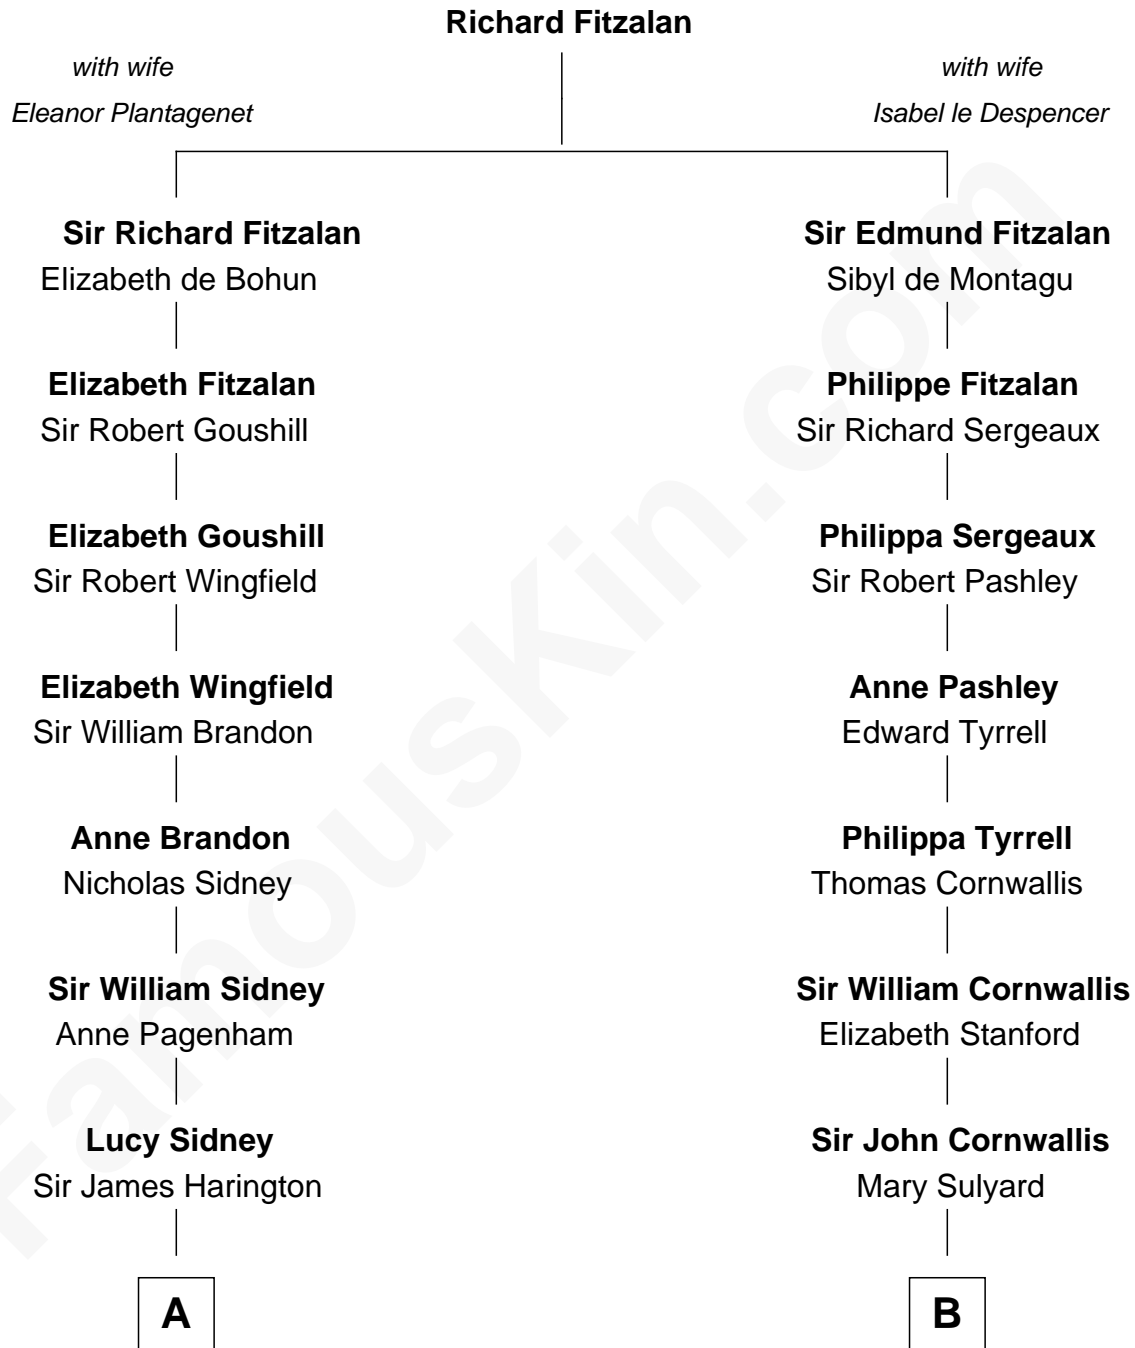

FamousKin.com Relationship Chart of

Kit Harington

TV Actor - "Game of Thrones"

20th cousin of

Marilyn Monroe

Actress, Model, and Singer

C

Sir Richard Harington
Selina Louisa Grace Dundas

John Charles Dundas Harington
Lavender Cecilia Denny

Sir David Richard Harington
Deborah Jane Catesby

Kit Harington
TV Actor - "Game of Thrones"

D

Elizabeth Cutting Easton
William Congdon Tennant

Elizabeth Easton Tennant
Frederick Almy Gifford