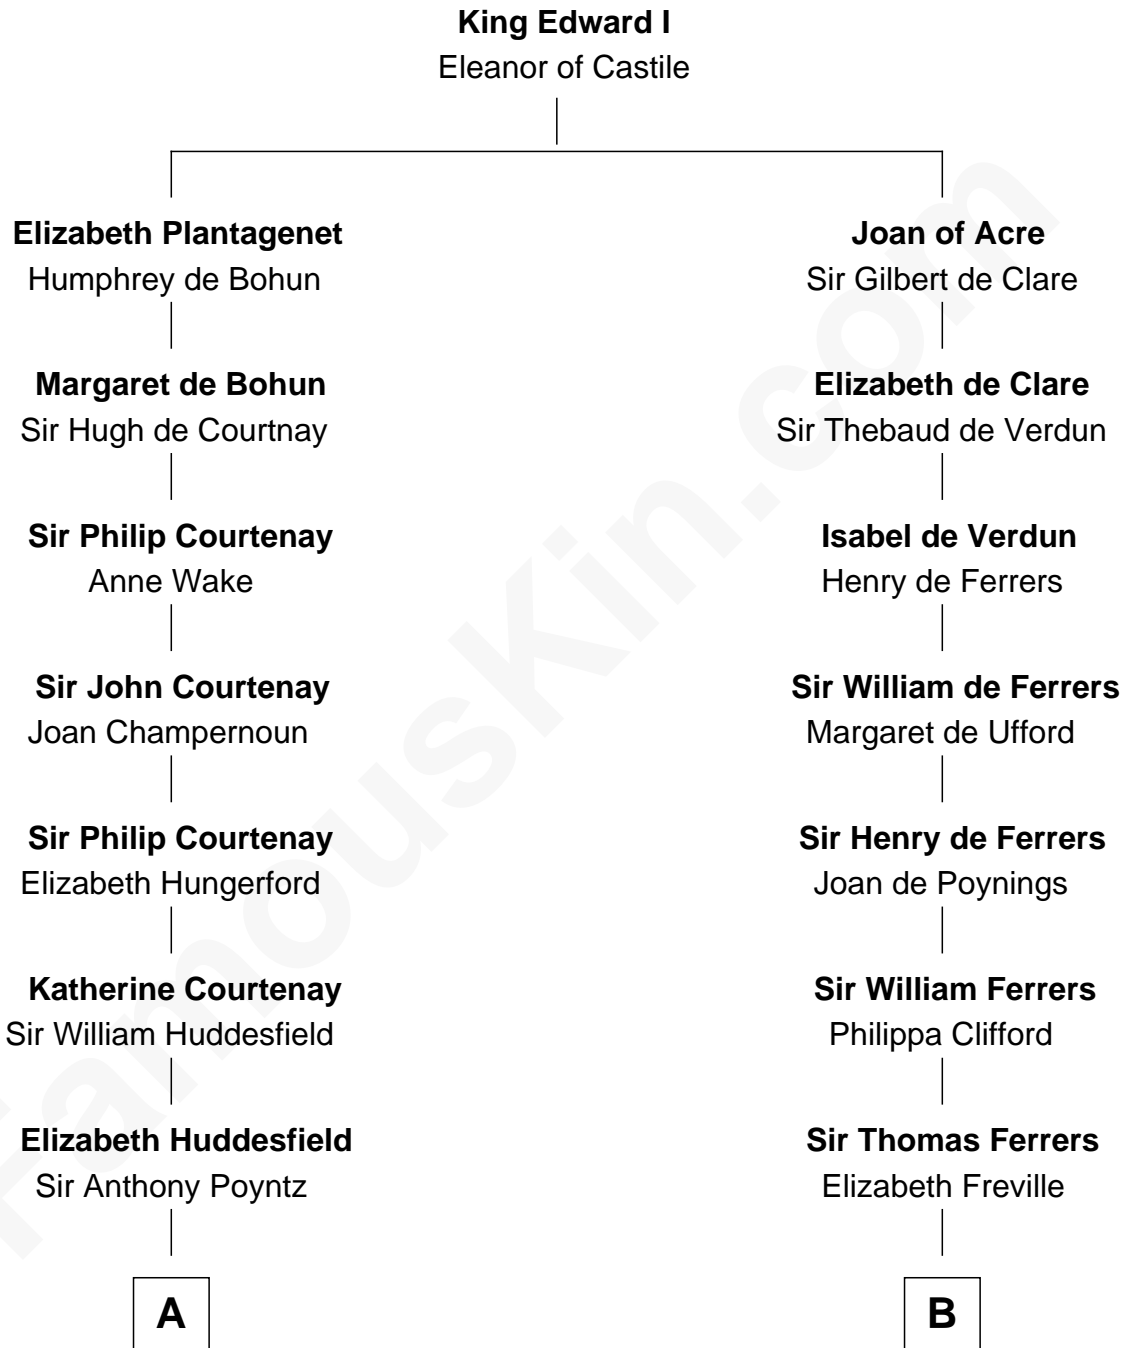

FamousKin.com Relationship Chart of

Kit Harington

TV Actor - "Game of Thrones"

12th cousin 9 times removed of

Edmund Waller

English Poet and Politician

C

Edward Henry Legge
Cordelia Twysden Molesworth

Lois Marjorie Legge
Ernest Wriothesley Denny

Lavender Cecilia Denny
John Charles Dundas Harington

Sir David Richard Harington
Deborah Jane Catesby

Kit Harington
TV Actor - "Game of Thrones"