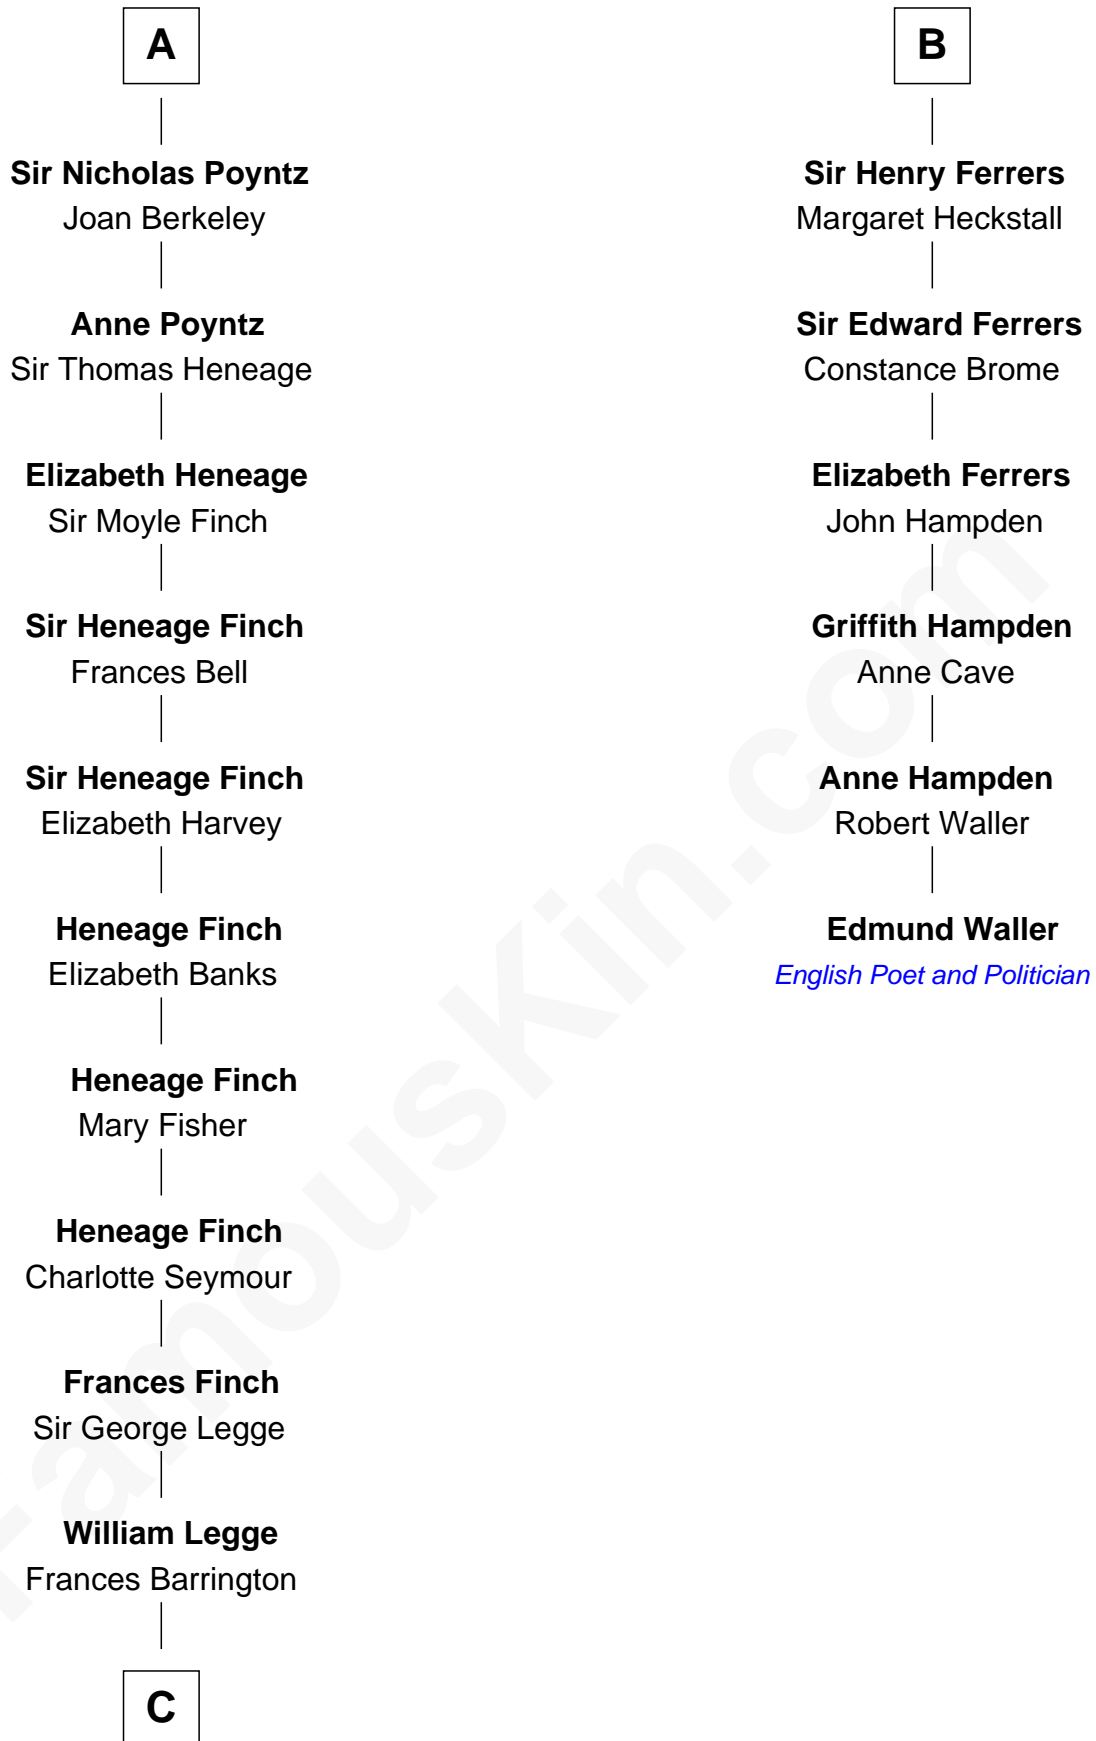

FamousKin.com Relationship Chart of

Kit Harington

TV Actor - "Game of Thrones"

12th cousin 9 times removed of

Edmund Waller

English Poet and Politician

C

Edward Henry Legge
Cordelia Twysden Molesworth

Lois Marjorie Legge
Ernest Wriothesley Denny

Lavender Cecilia Denny
John Charles Dundas Harington

Sir David Richard Harington
Deborah Jane Catesby

Kit Harington
TV Actor - "Game of Thrones"