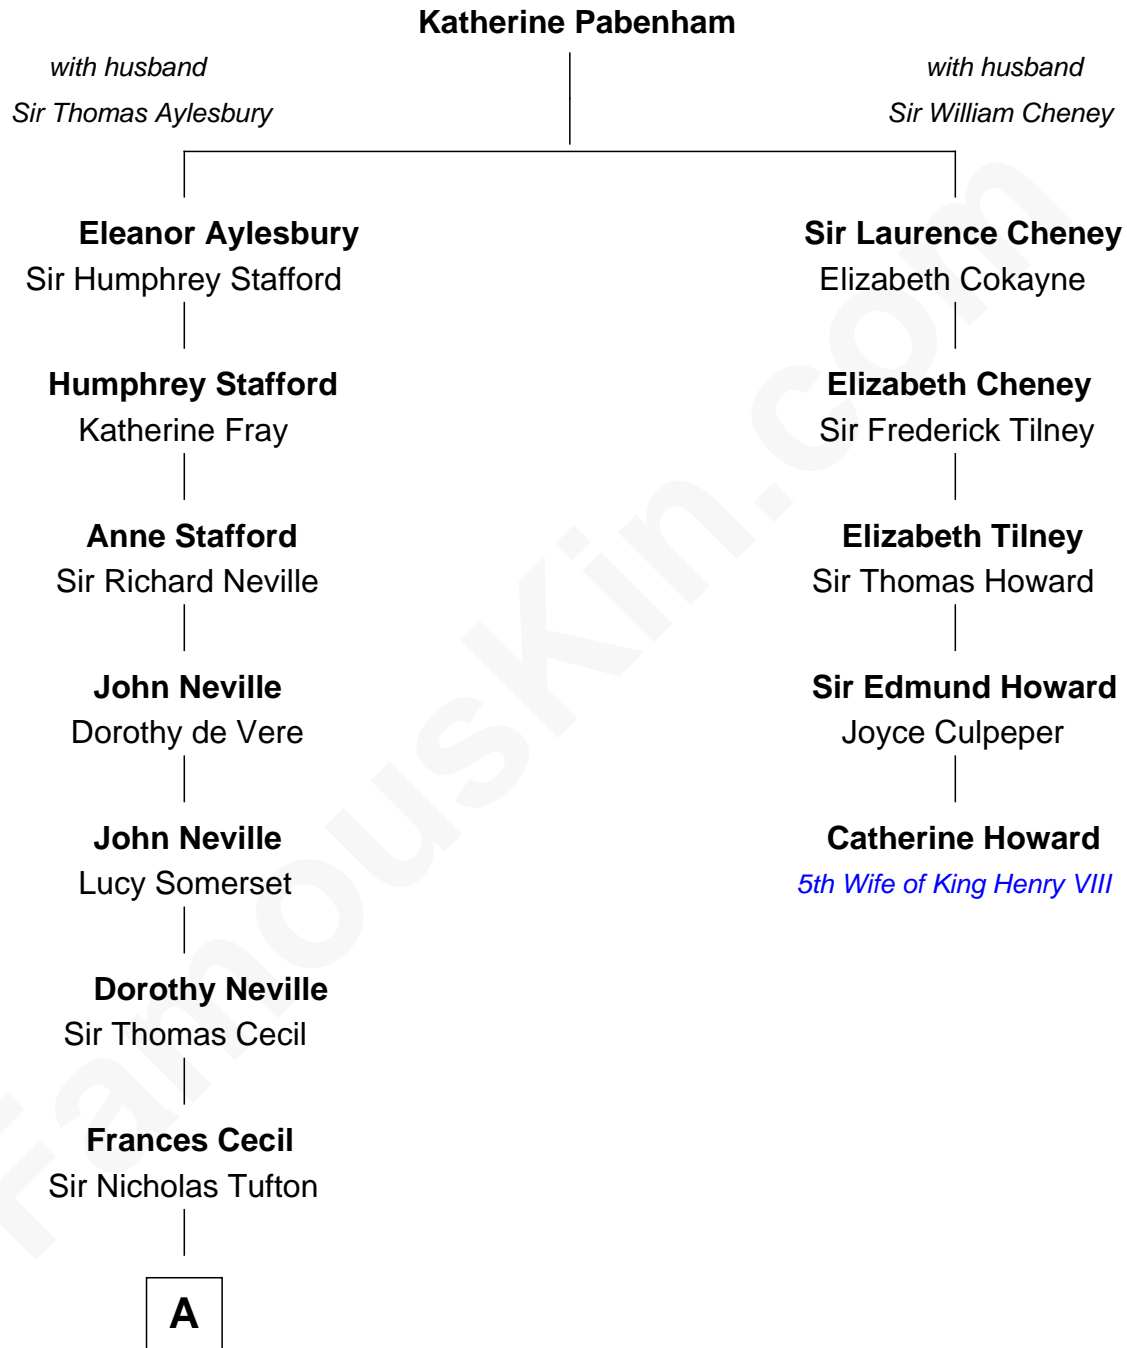

Catherine Howard

5th Wife of King Henry VIII