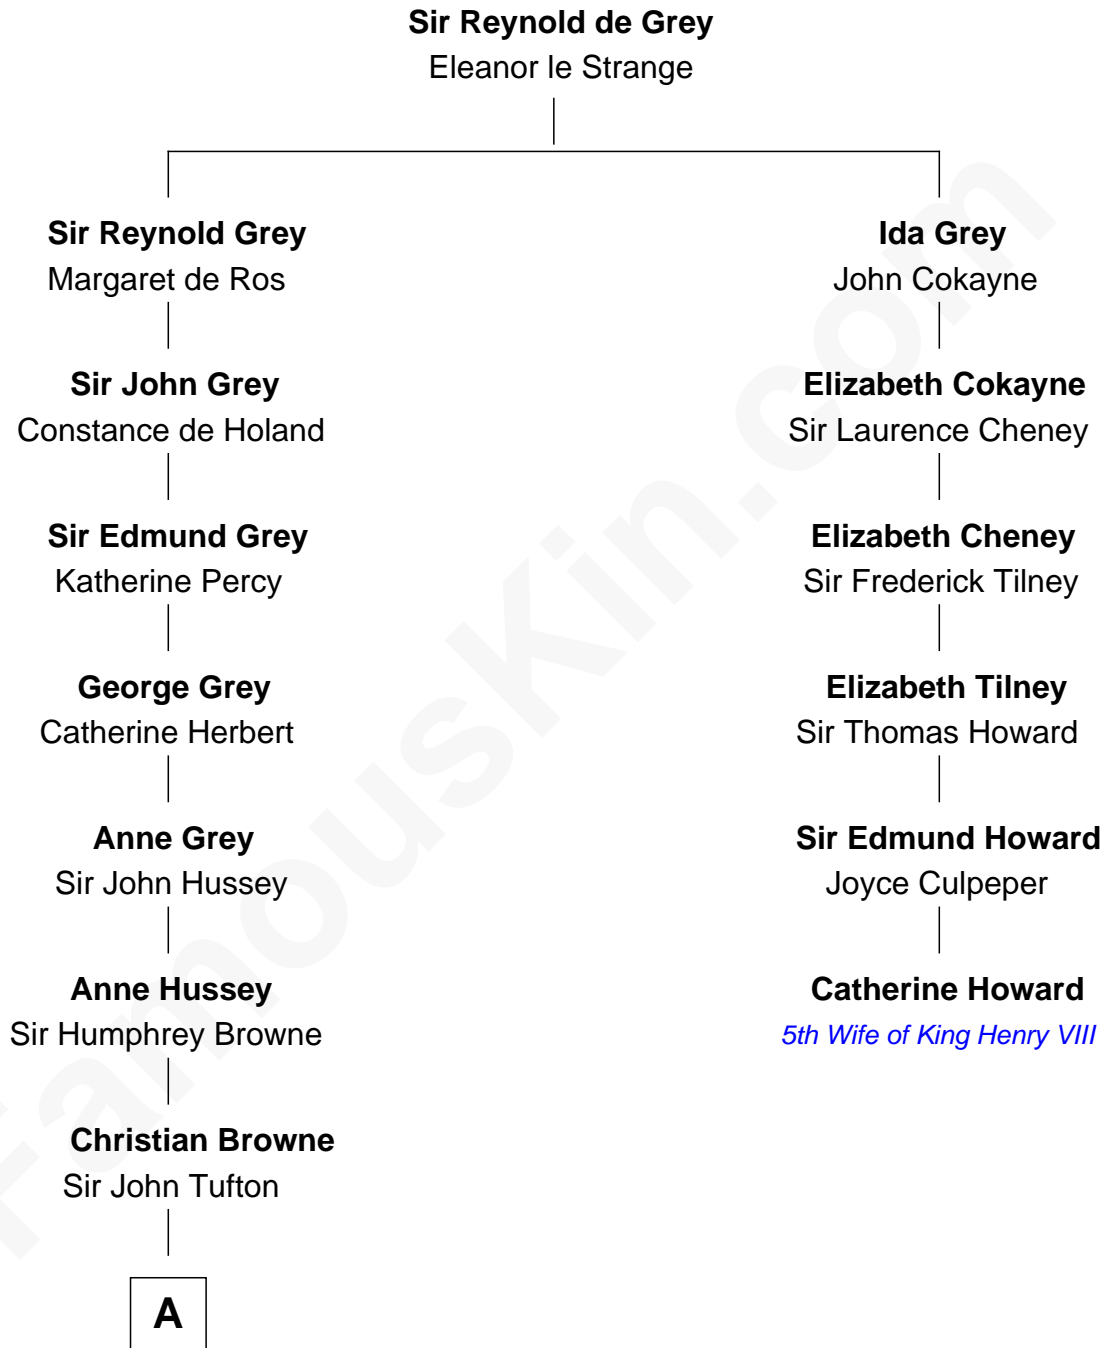

Catherine Howard

5th Wife of King Henry VIII