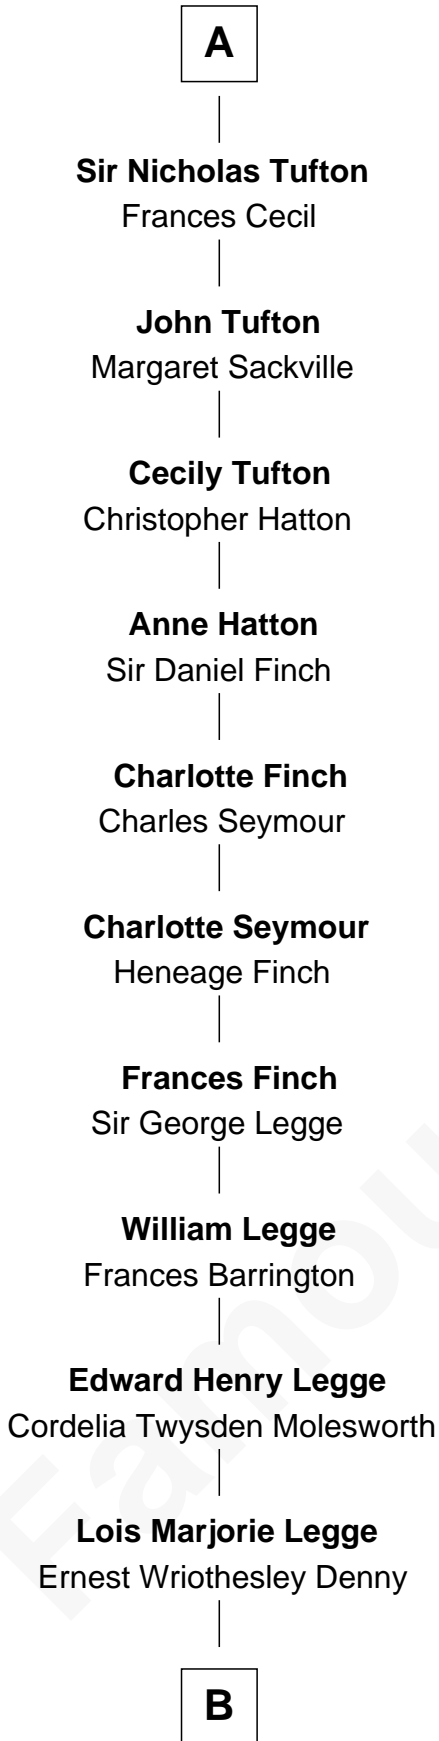

## Relationship Chart of

### Kit Harington

TV Actor - "Game of Thrones"

5th cousin 14 times removed of

### Catherine Howard

5th Wife of King Henry VIII

**B**

—  
**Lavender Cecilia Denny**  
John Charles Dundas Harington

—  
**Sir David Richard Harington**  
Deborah Jane Catesby

—  
**Kit Harington**  
*TV Actor - "Game of Thrones"*