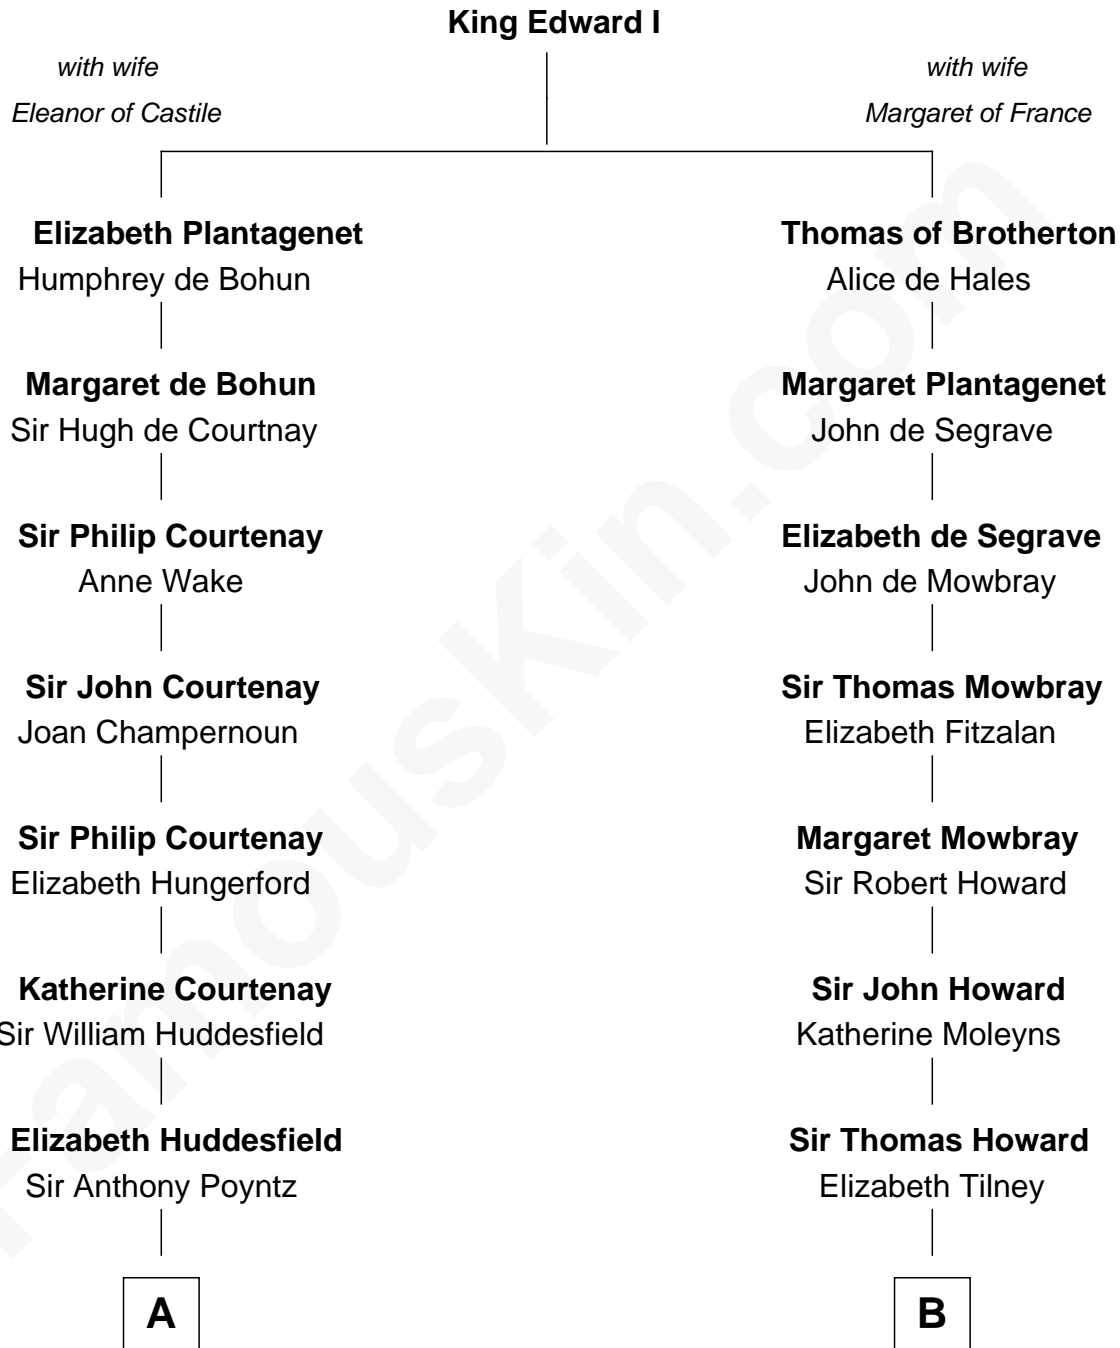

FamousKin.com

Relationship Chart of

Kit Harington

TV Actor - "Game of Thrones"

8th cousin 13 times removed of

Catherine Howard

5th Wife of King Henry VIII

C

Edward Henry Legge
Cordelia Twysden Molesworth

Lois Marjorie Legge
Ernest Wriothesley Denny

Lavender Cecilia Denny
John Charles Dundas Harington

Sir David Richard Harington
Deborah Jane Catesby

Kit Harington
TV Actor - "Game of Thrones"