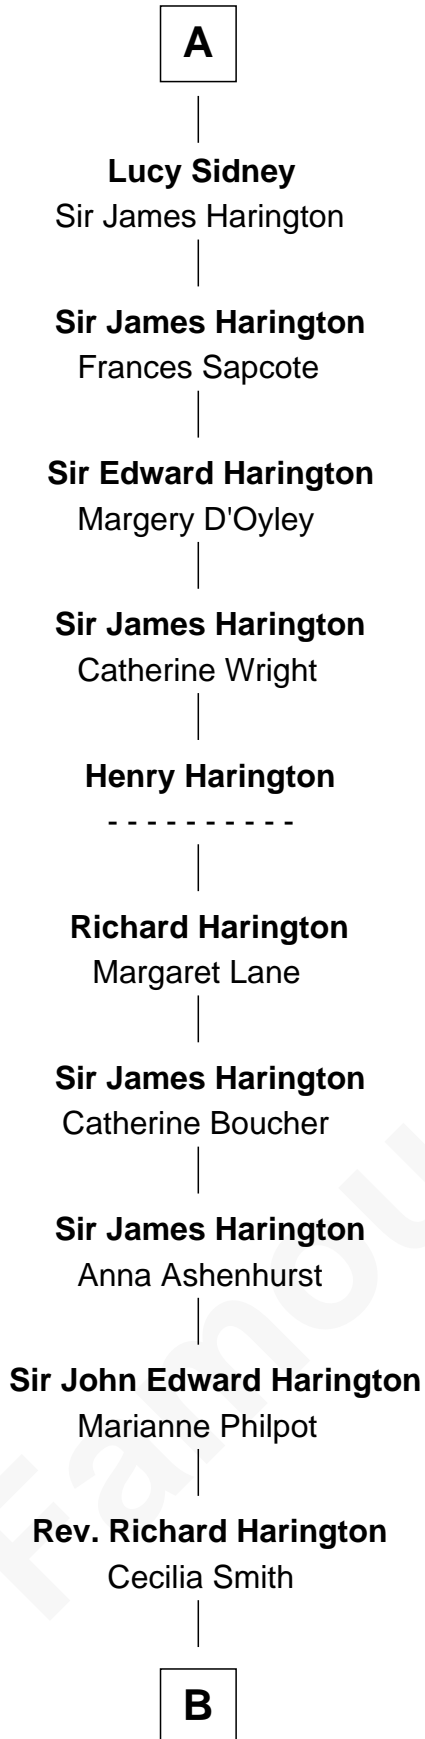

FamousKin.com

Relationship Chart of

Kit Harington

TV Actor - "Game of Thrones"

7th cousin 14 times removed of

Catherine Howard

5th Wife of King Henry VIII

Henry Plantagenet
Maud de Chaworth

John de Mowbray

John de Mowbray

Elizabeth de Segrave

Sir Thomas Mowbray

Elizabeth Fitzalan

Margaret Mowbray

Sir Robert Howard

Sir John Howard

Katherine Moleyns

Sir Thomas Howard

Elizabeth Tilney

Sir Edmund Howard

Joyce Culpeper

Catherine Howard

5th Wife of King Henry VIII

B

—
Sir Richard Harington

Francis Agnata Biscoe

—
Sir Richard Harington

Selina Louisa Grace Dundas

—
John Charles Dundas Harington

Lavender Cecilia Denny

—
Sir David Richard Harington

Deborah Jane Catesby