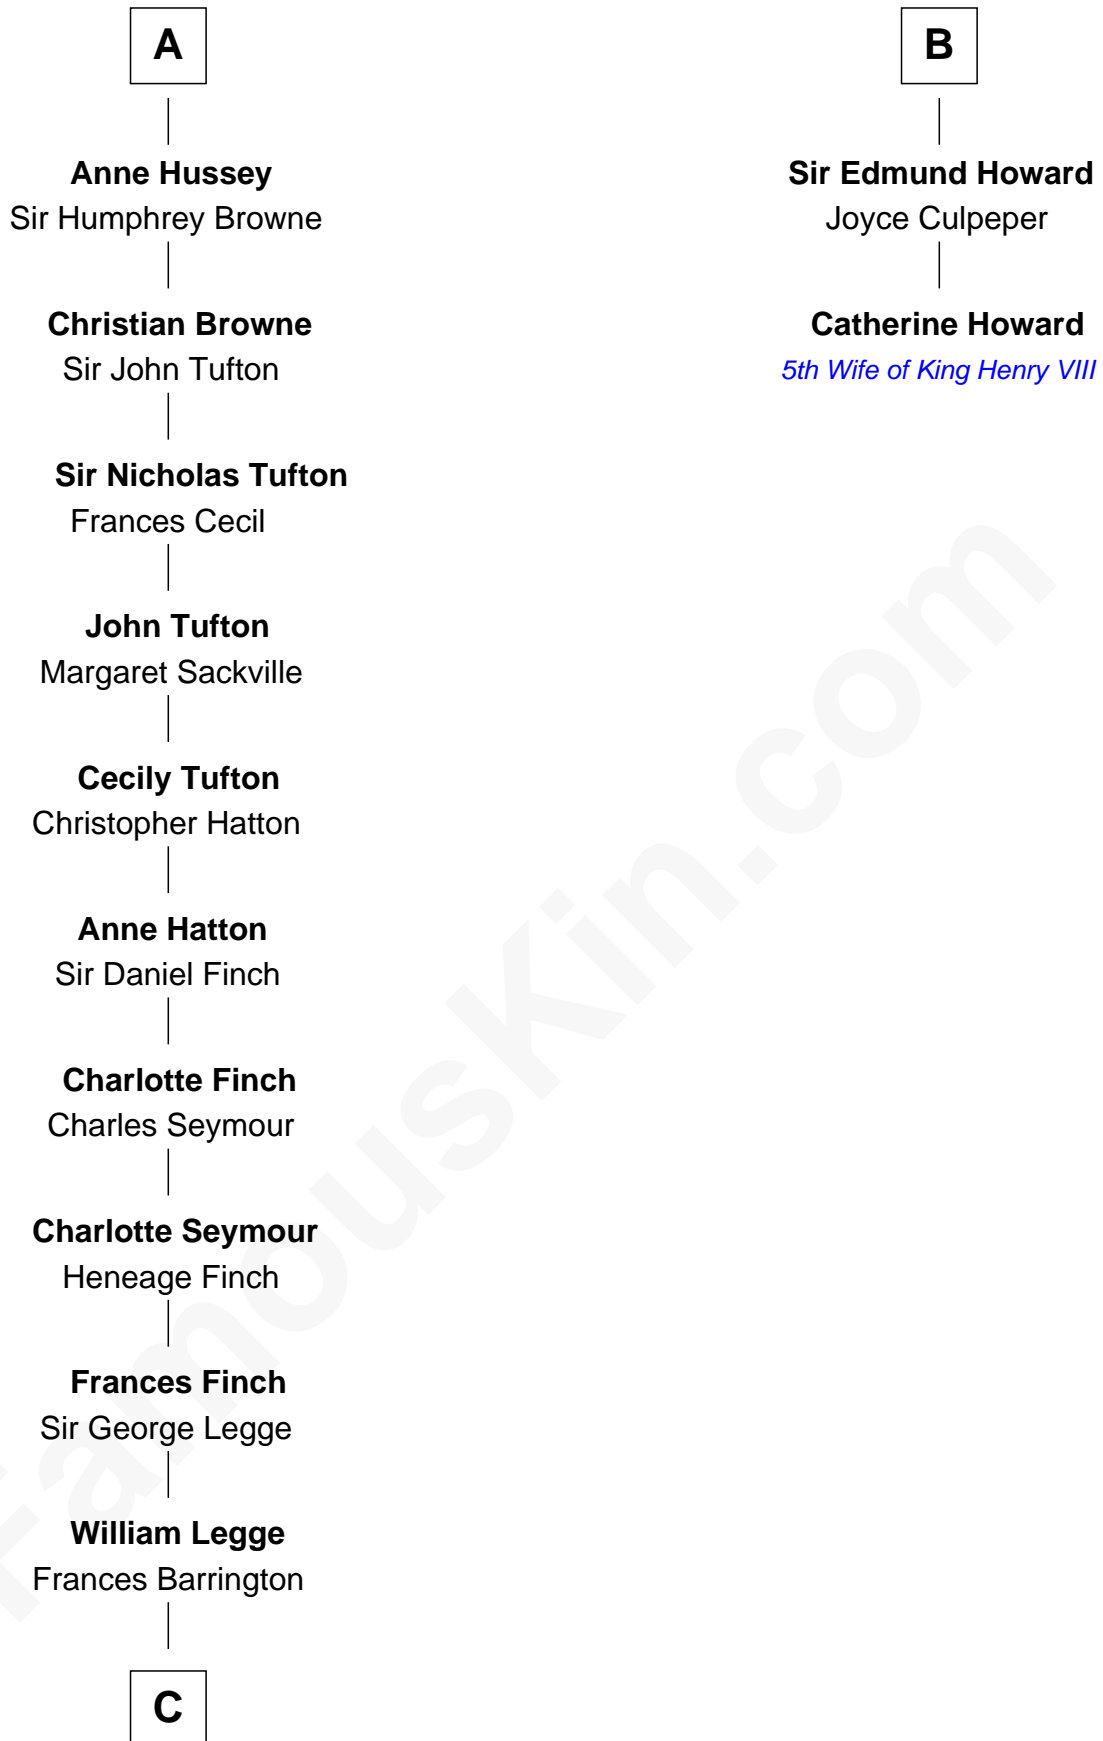

## Relationship Chart of

### Kit Harington

TV Actor - "Game of Thrones"

8th cousin 13 times removed of

### Catherine Howard

5th Wife of King Henry VIII

**C**

**Edward Henry Legge**  
Cordelia Twysden Molesworth

**Lois Marjorie Legge**  
Ernest Wriothesley Denny

**Lavender Cecilia Denny**  
John Charles Dundas Harington