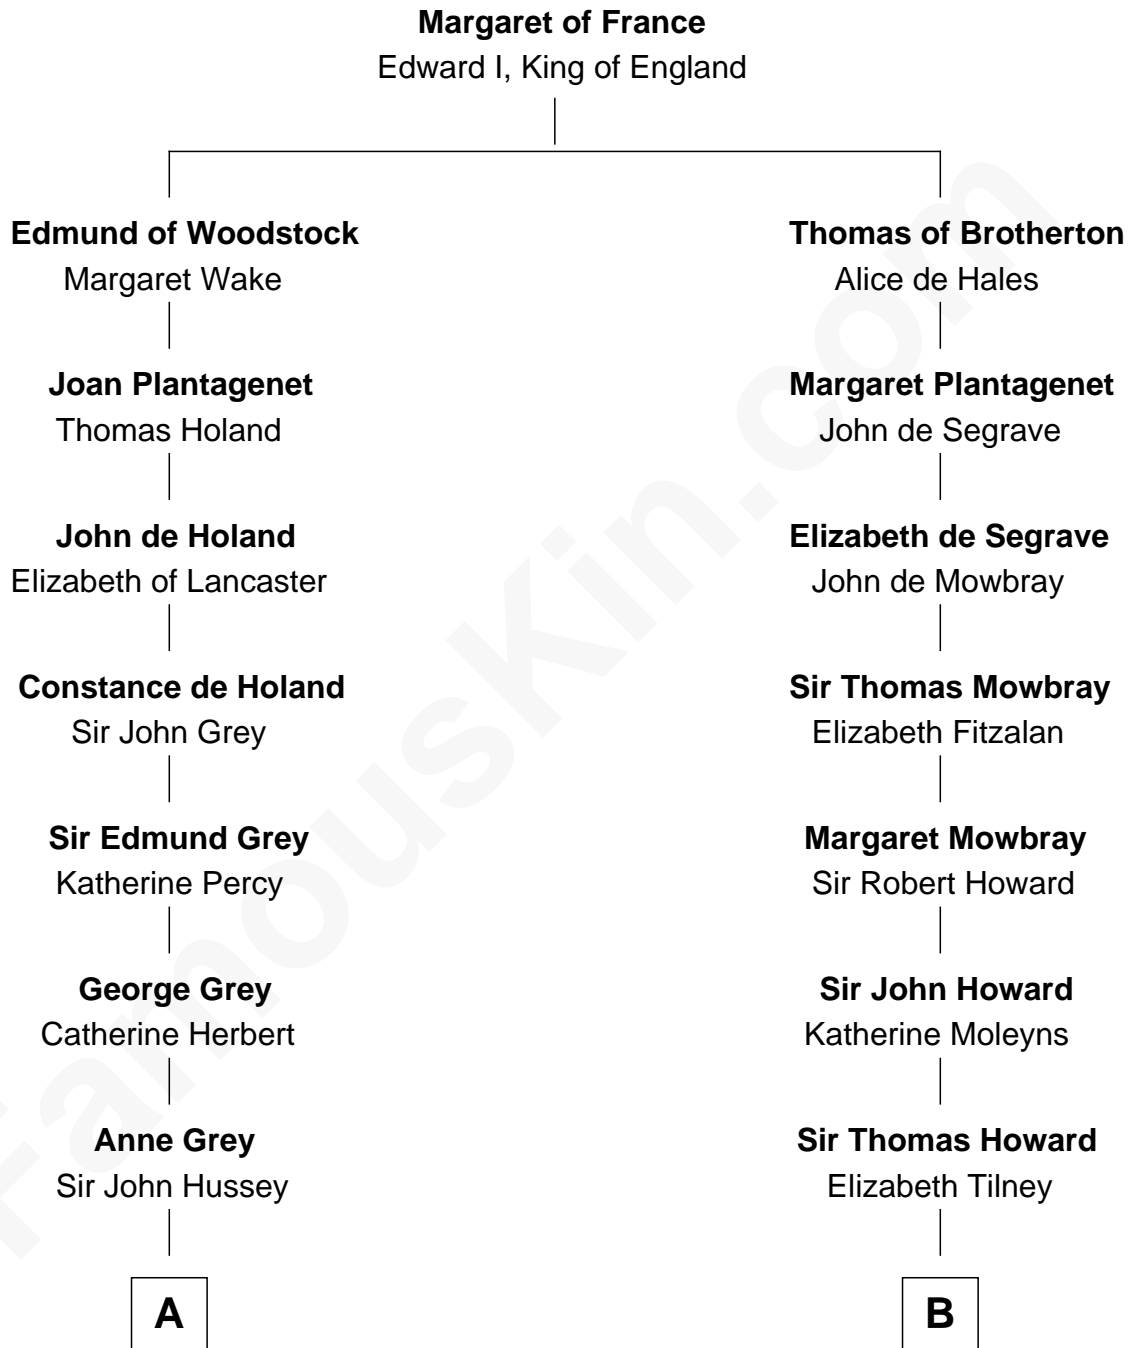

Catherine Howard

5th Wife of King Henry VIII