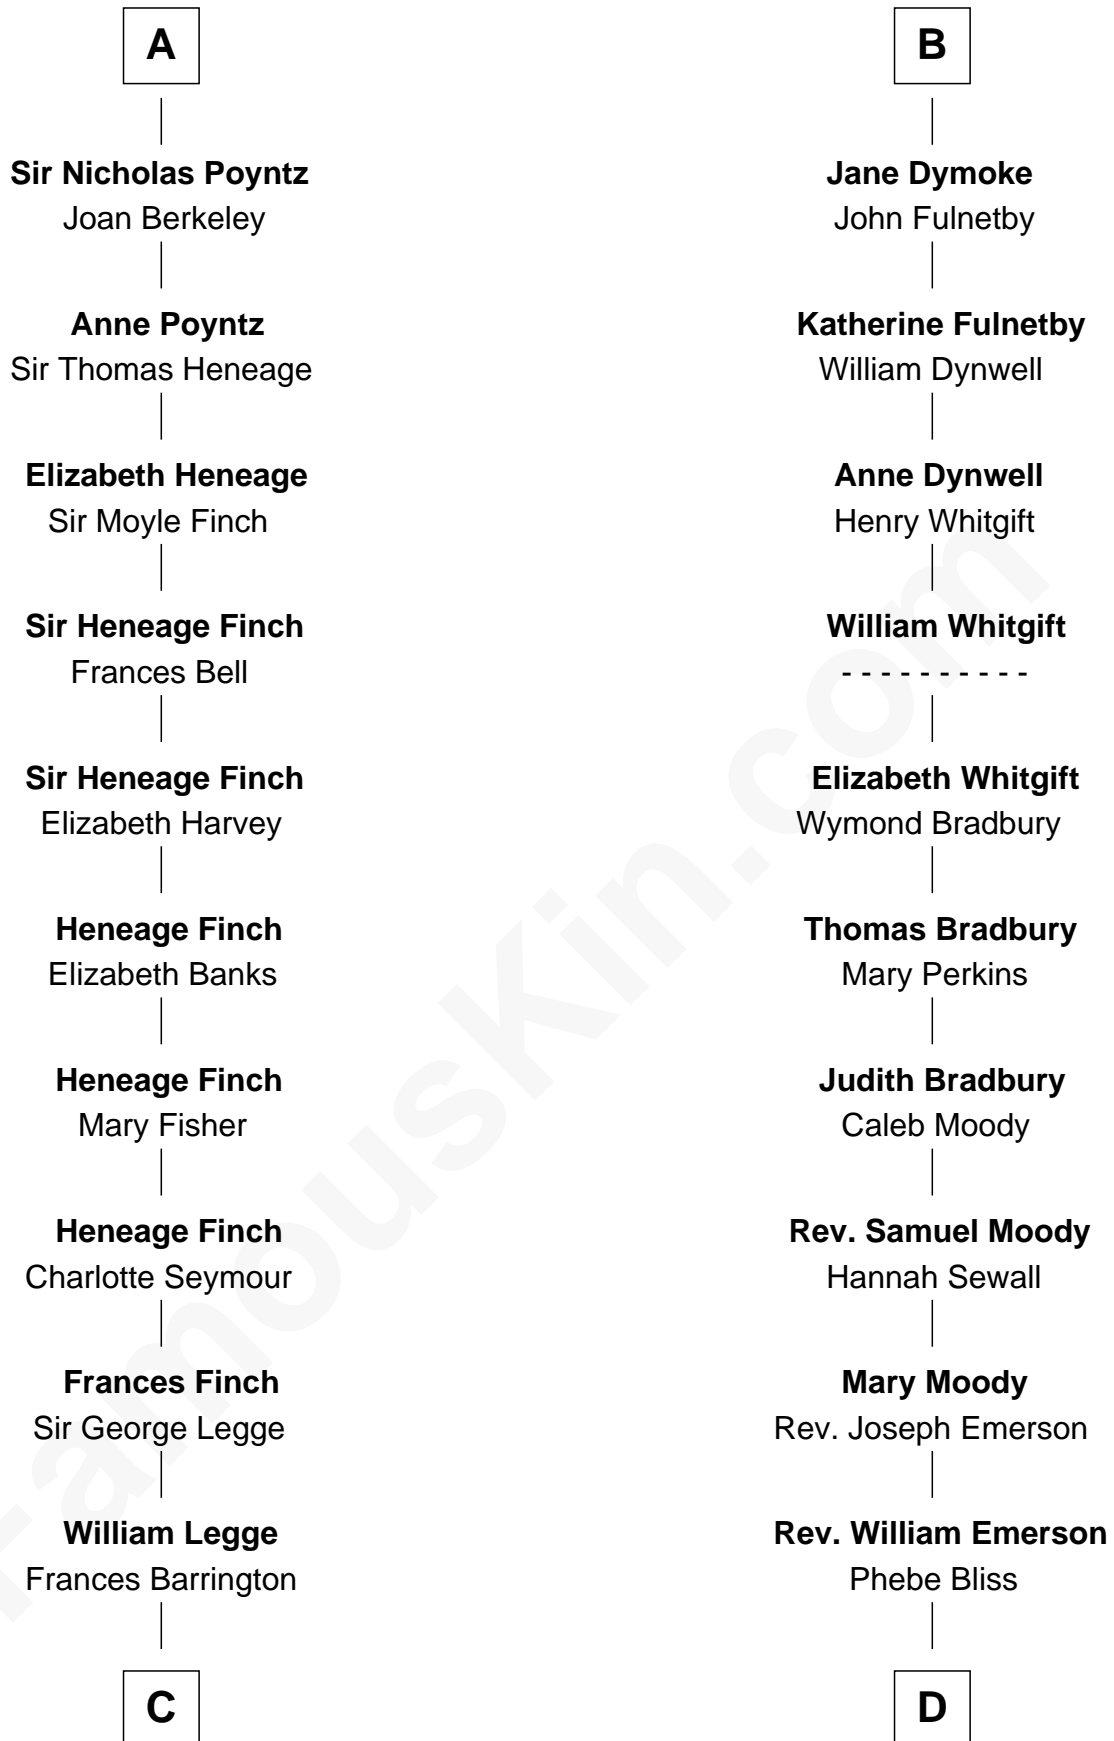

FamousKin.com

Relationship Chart of

Kit Harington

TV Actor - "Game of Thrones"

18th cousin 3 times removed of

Ralph Waldo Emerson

American Poet

C

Edward Henry Legge
Cordelia Twysden Molesworth

Lois Marjorie Legge
Ernest Wriothesley Denny

Lavender Cecilia Denny
John Charles Dundas Harington

Sir David Richard Harington
Deborah Jane Catesby

Kit Harington
TV Actor - "Game of Thrones"