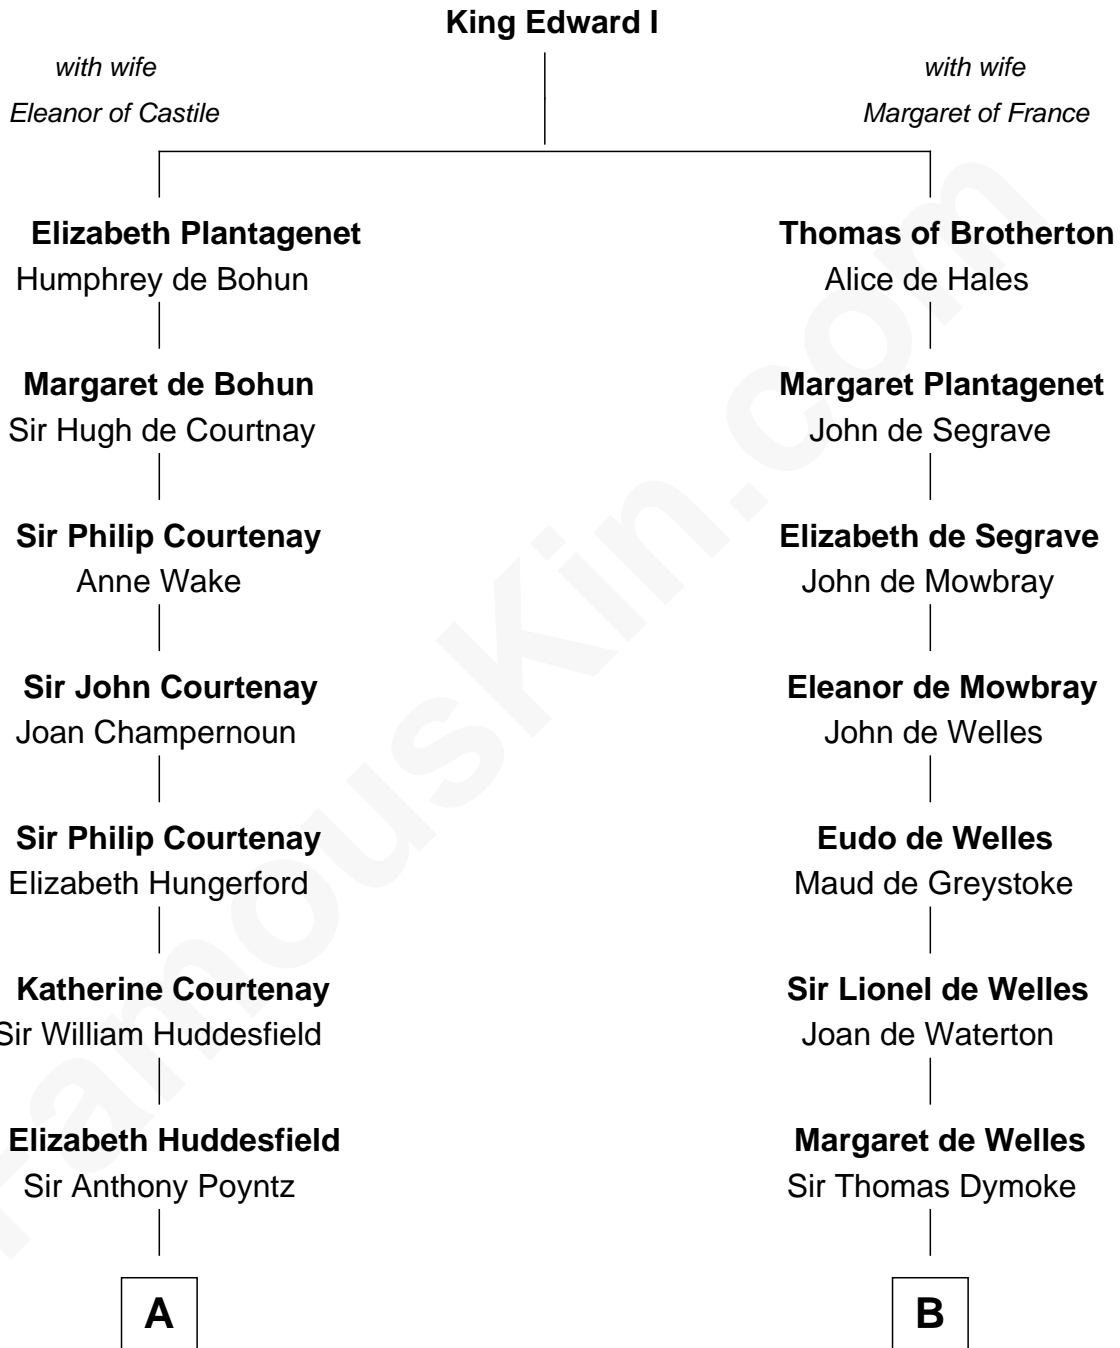

FamousKin.com

Relationship Chart of

Kit Harington

TV Actor - "Game of Thrones"

18th cousin 3 times removed of

Ralph Waldo Emerson

American Poet

C

Edward Henry Legge
Cordelia Twysden Molesworth

Lois Marjorie Legge
Ernest Wriothesley Denny

Lavender Cecilia Denny
John Charles Dundas Harington

Sir David Richard Harington
Deborah Jane Catesby

Kit Harington
TV Actor - "Game of Thrones"