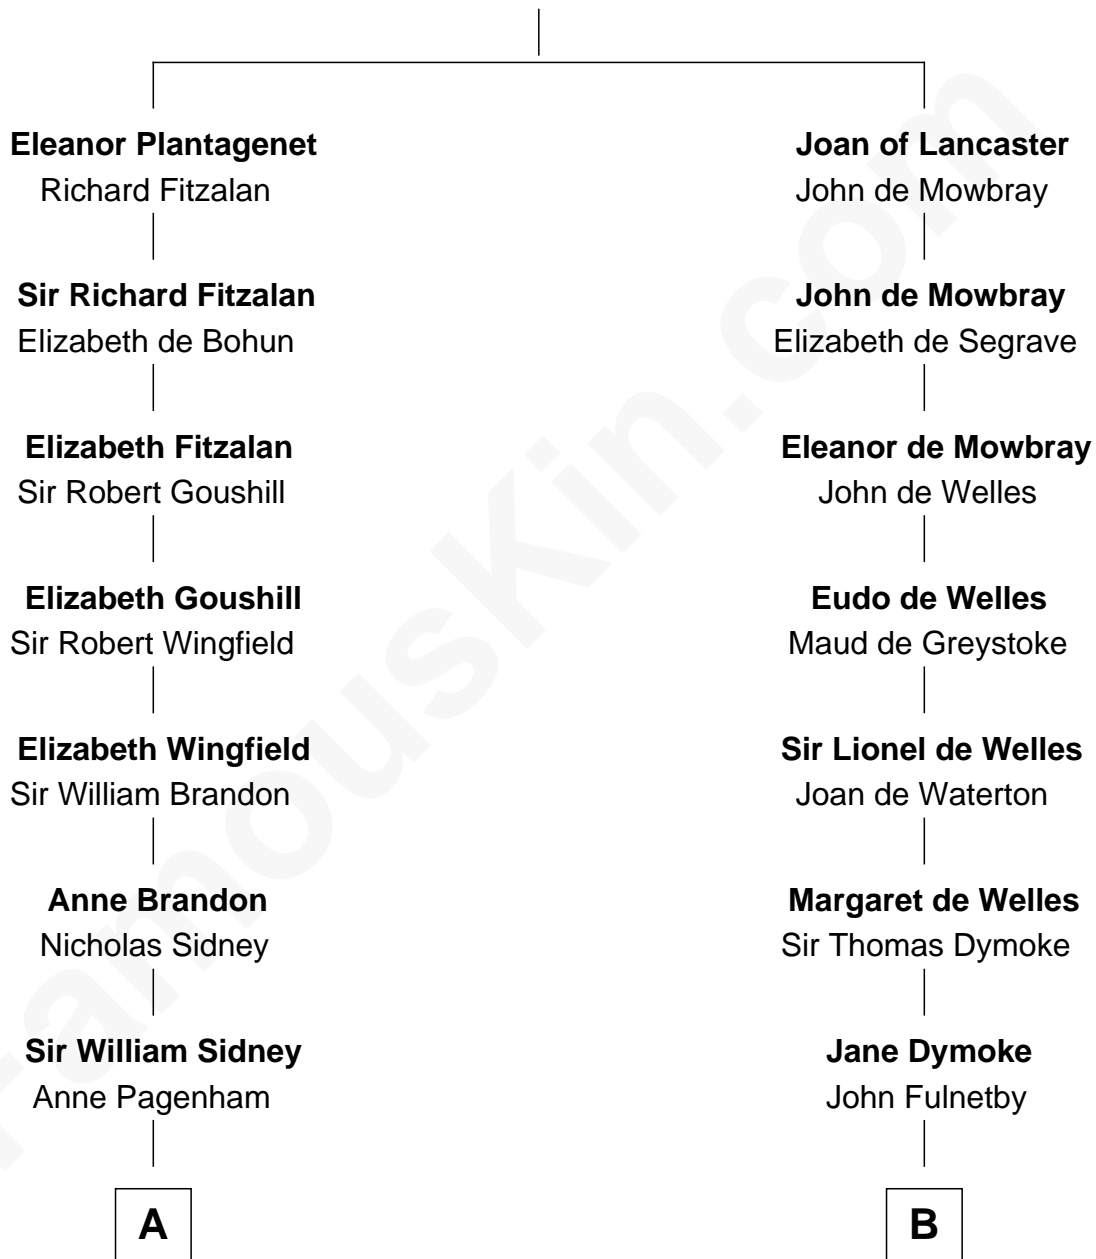

# FamousKin.com Relationship Chart of

**Kit Harington**

TV Actor - "Game of Thrones"

17th cousin 4 times removed of

**Ralph Waldo Emerson**

American Poet

**Henry Plantagenet**

Maud de Chaworth

**C**

—  
**Sir Richard Harington**

Francis Agnata Biscoe

—  
**Sir Richard Harington**

Selina Louisa Grace Dundas

—  
**John Charles Dundas Harington**

Lavender Cecilia Denny

—  
**Sir David Richard Harington**