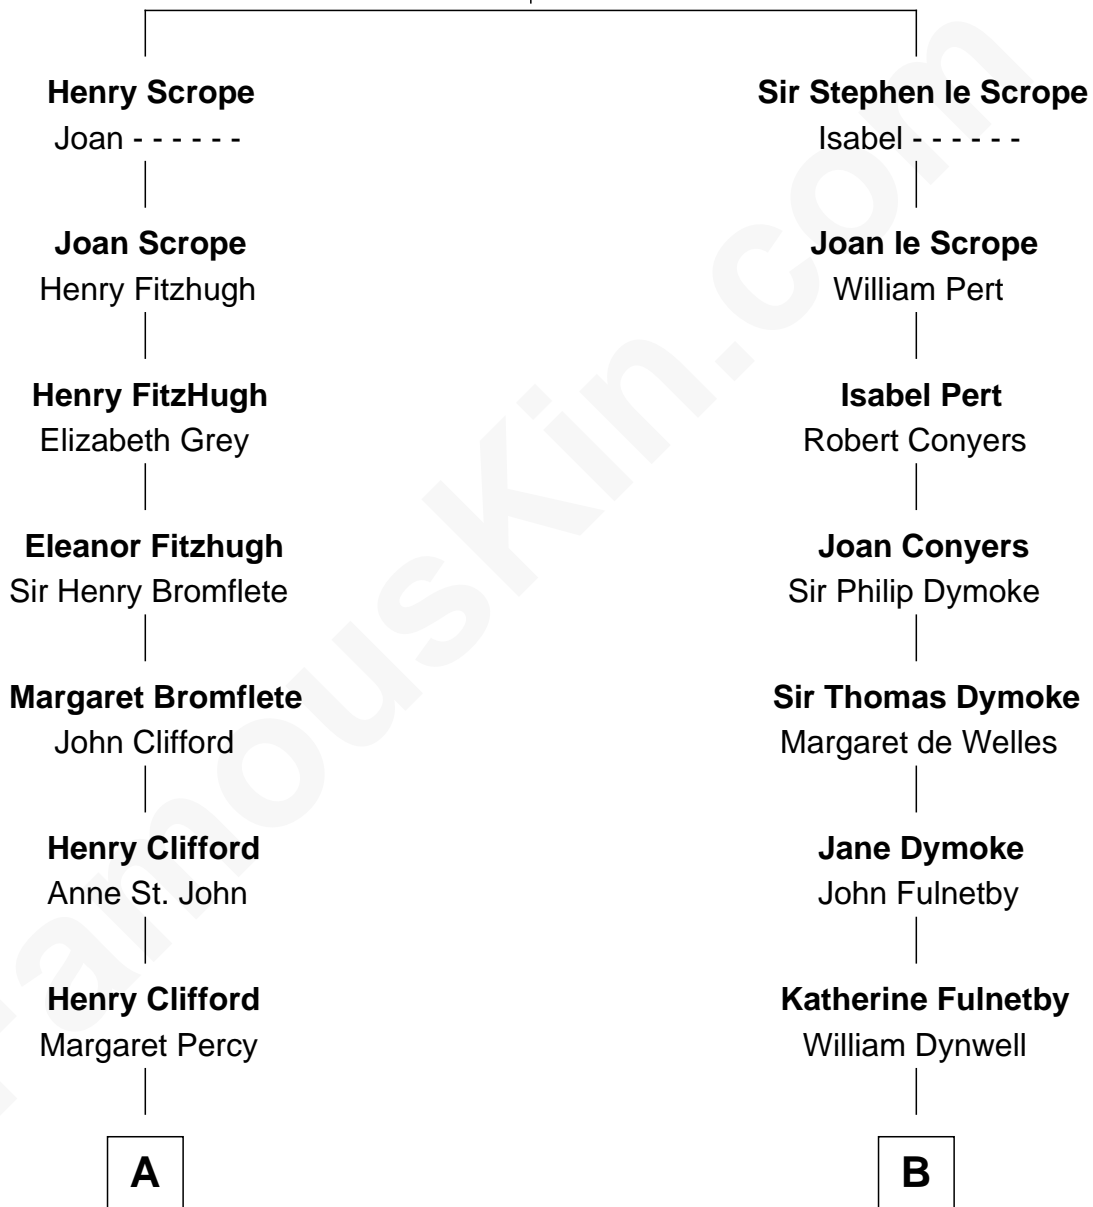

FamousKin.com Relationship Chart of

Kit Harington

TV Actor - "Game of Thrones"

16th cousin 5 times removed of

Ralph Waldo Emerson

American Poet

Sir Geoffrey le Scrope

Ivetta de Ros

C

Edward Henry Legge
Cordelia Twysden Molesworth

Lois Marjorie Legge
Ernest Wriothesley Denny

Lavender Cecilia Denny
John Charles Dundas Harington

Sir David Richard Harington
Deborah Jane Catesby

Kit Harington
TV Actor - "Game of Thrones"