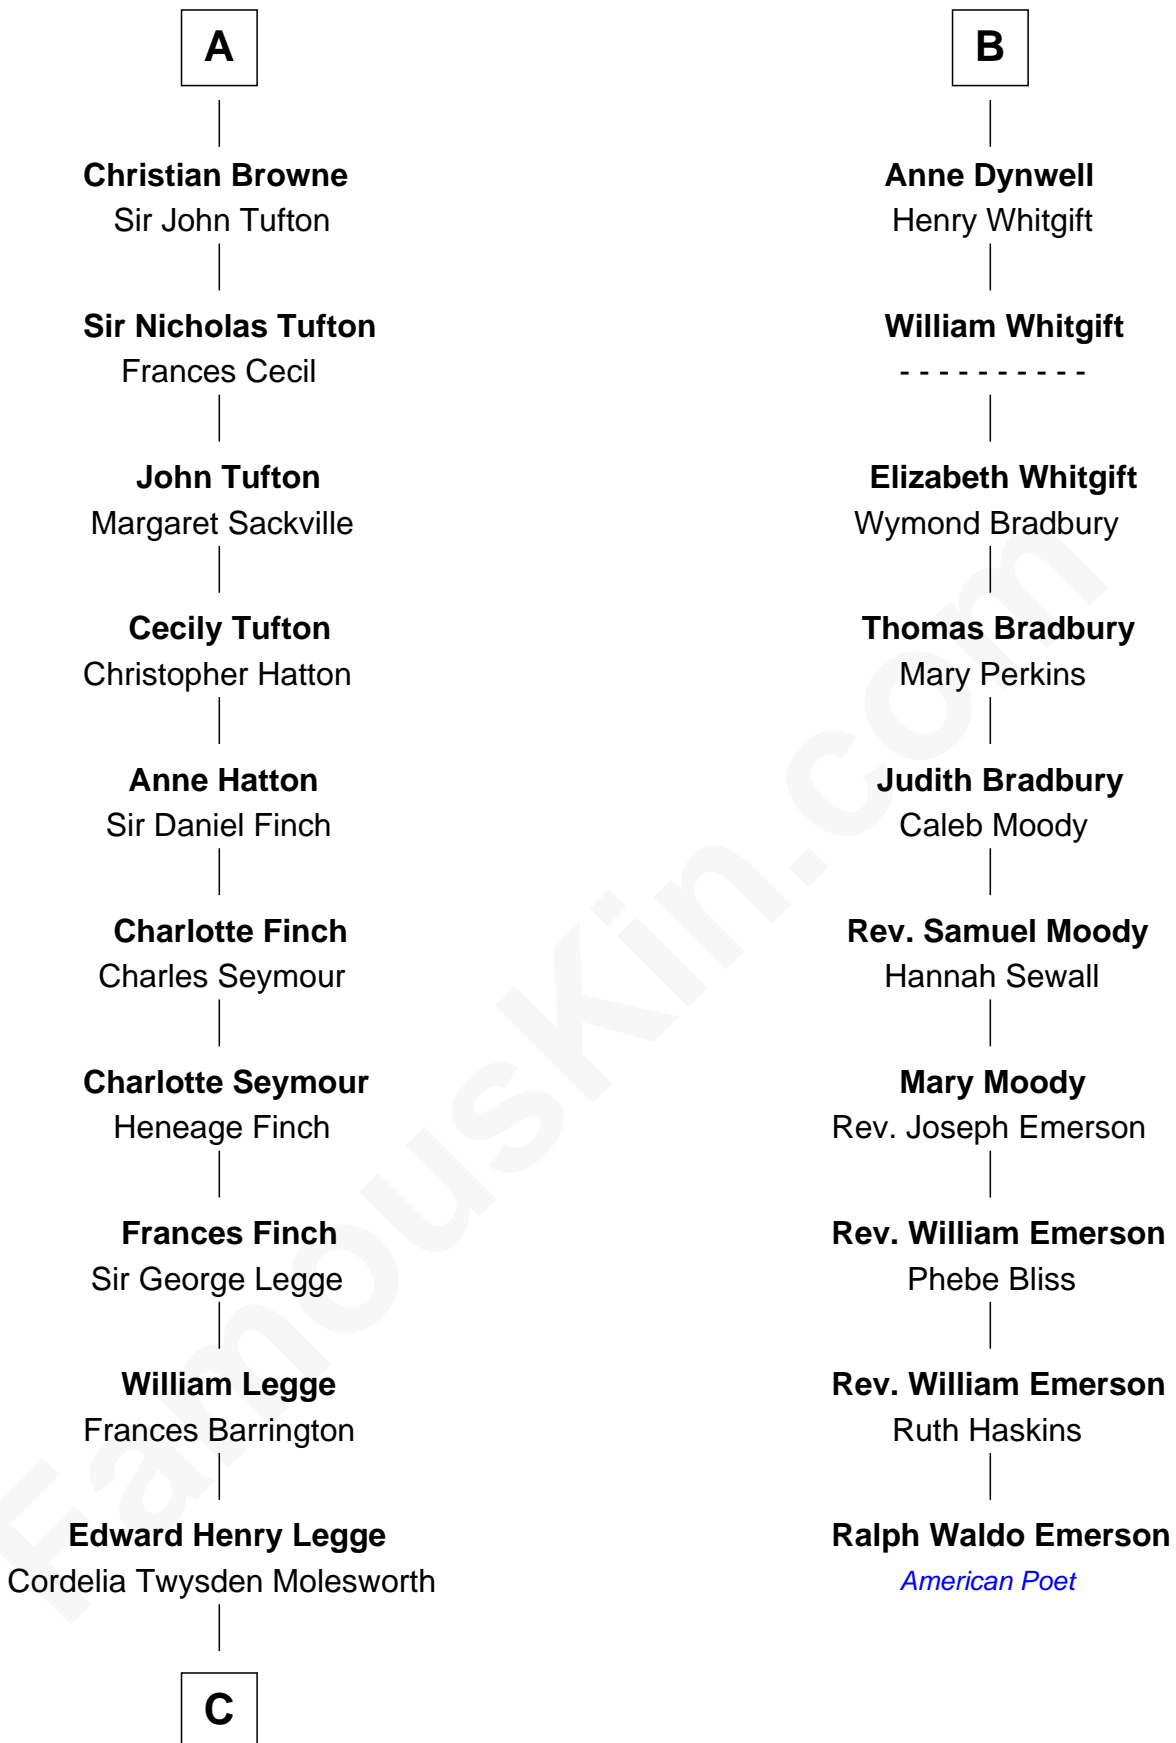

# FamousKin.com Relationship Chart of

**Kit Harington**

TV Actor - "Game of Thrones"

16th cousin 4 times removed of

**Ralph Waldo Emerson**

American Poet

**Sir Henry de Percy**

Idoine de Clifford

**Maude de Percy**  
Sir John de Neville

**Sir Ralph Neville**  
Joan Beaufort

**Eleanor Neville**  
Sir Henry Percy

**Katherine Percy**  
Sir Edmund Grey

**George Grey**  
Catherine Herbert

**Anne Grey**  
Sir John Hussey

**Anne Hussey**  
Sir Humphrey Browne

**A**

**Isabel de Percy**  
Sir William de Aton

**Elizabeth de Aton**  
Sir John Conyers

**Robert Conyers**  
Isabel Pert

**Joan Conyers**  
Sir Philip Dymoke

**Sir Thomas Dymoke**  
Margaret de Welles

**Jane Dymoke**  
John Fulnetby

**Katherine Fulnetby**  
William Dynwell

**B**

**C**

—  
**Lois Marjorie Legge**  
Ernest Wriothesley Denny

—  
**Lavender Cecilia Denny**  
John Charles Dundas Harington

—  
**Sir David Richard Harington**  
Deborah Jane Catesby