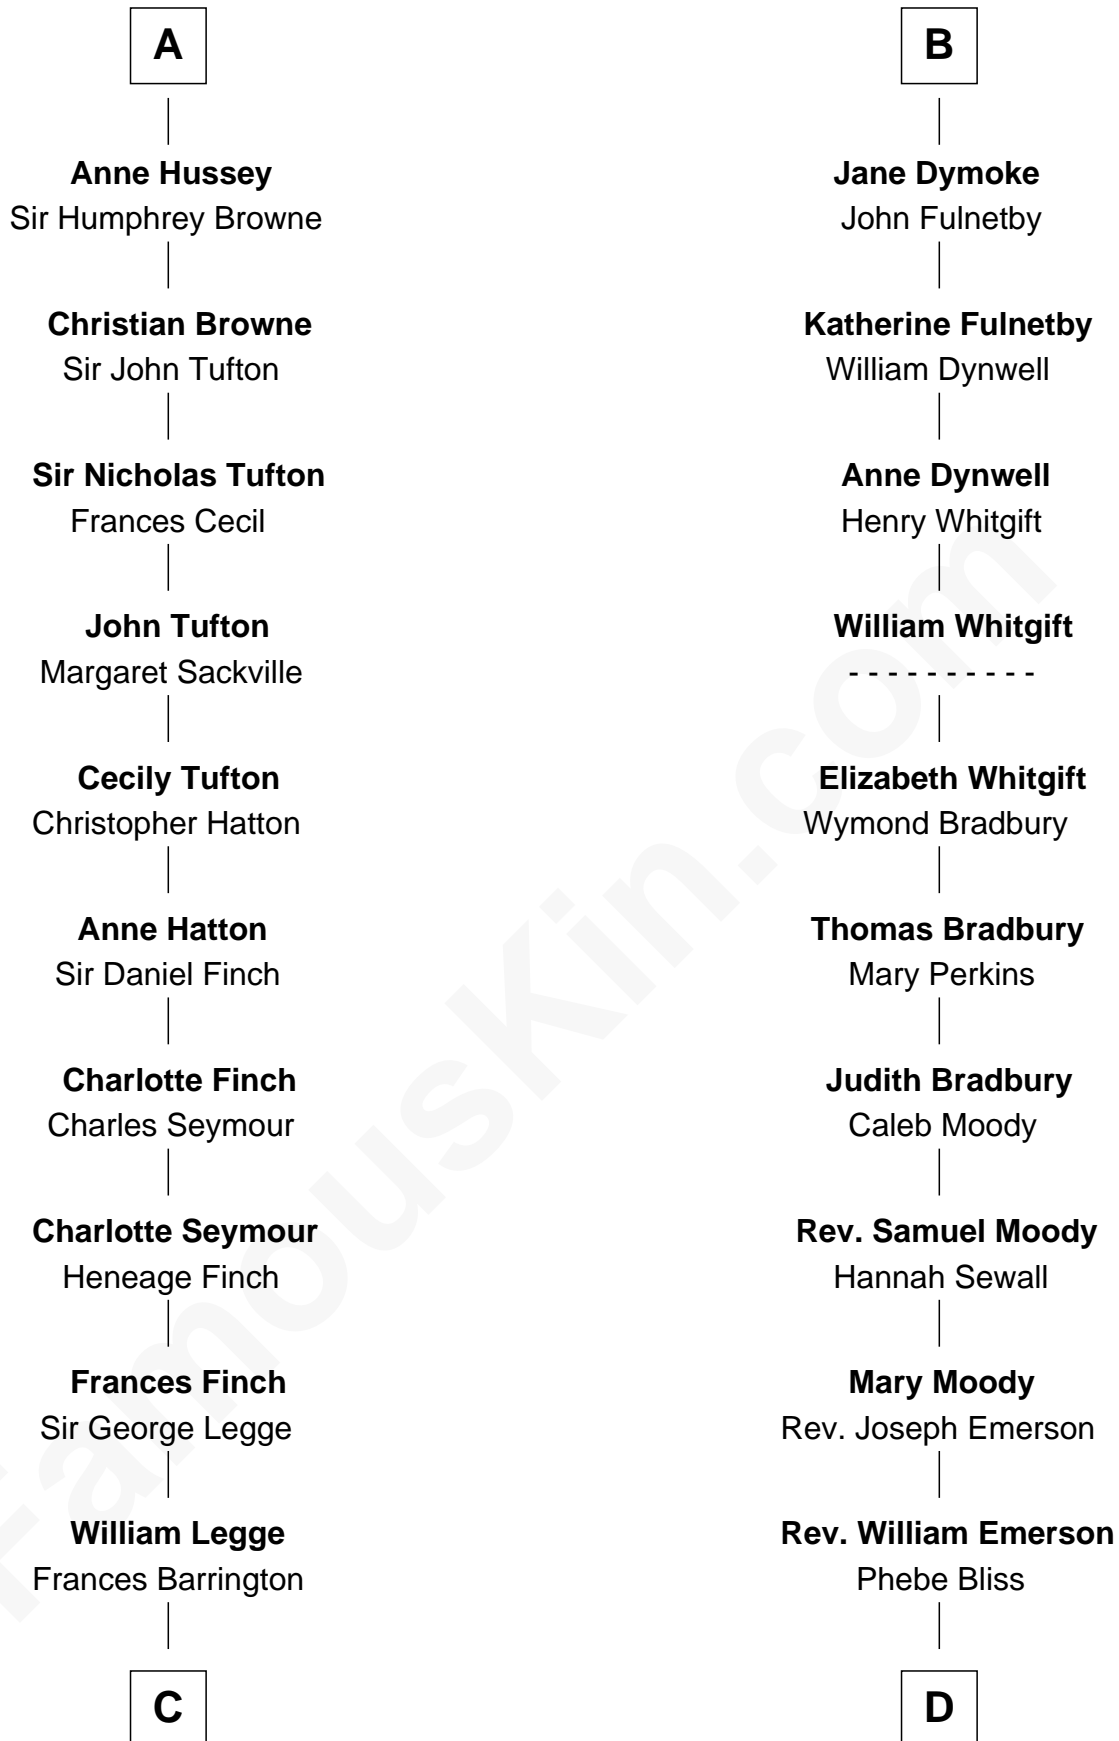

FamousKin.com

Relationship Chart of

Kit Harington

TV Actor - "Game of Thrones"

18th cousin 3 times removed of

Ralph Waldo Emerson

American Poet

C

Edward Henry Legge
Cordelia Twysden Molesworth

Lois Marjorie Legge
Ernest Wriothesley Denny

Lavender Cecilia Denny
John Charles Dundas Harington

Sir David Richard Harington
Deborah Jane Catesby

Kit Harington
TV Actor - "Game of Thrones"