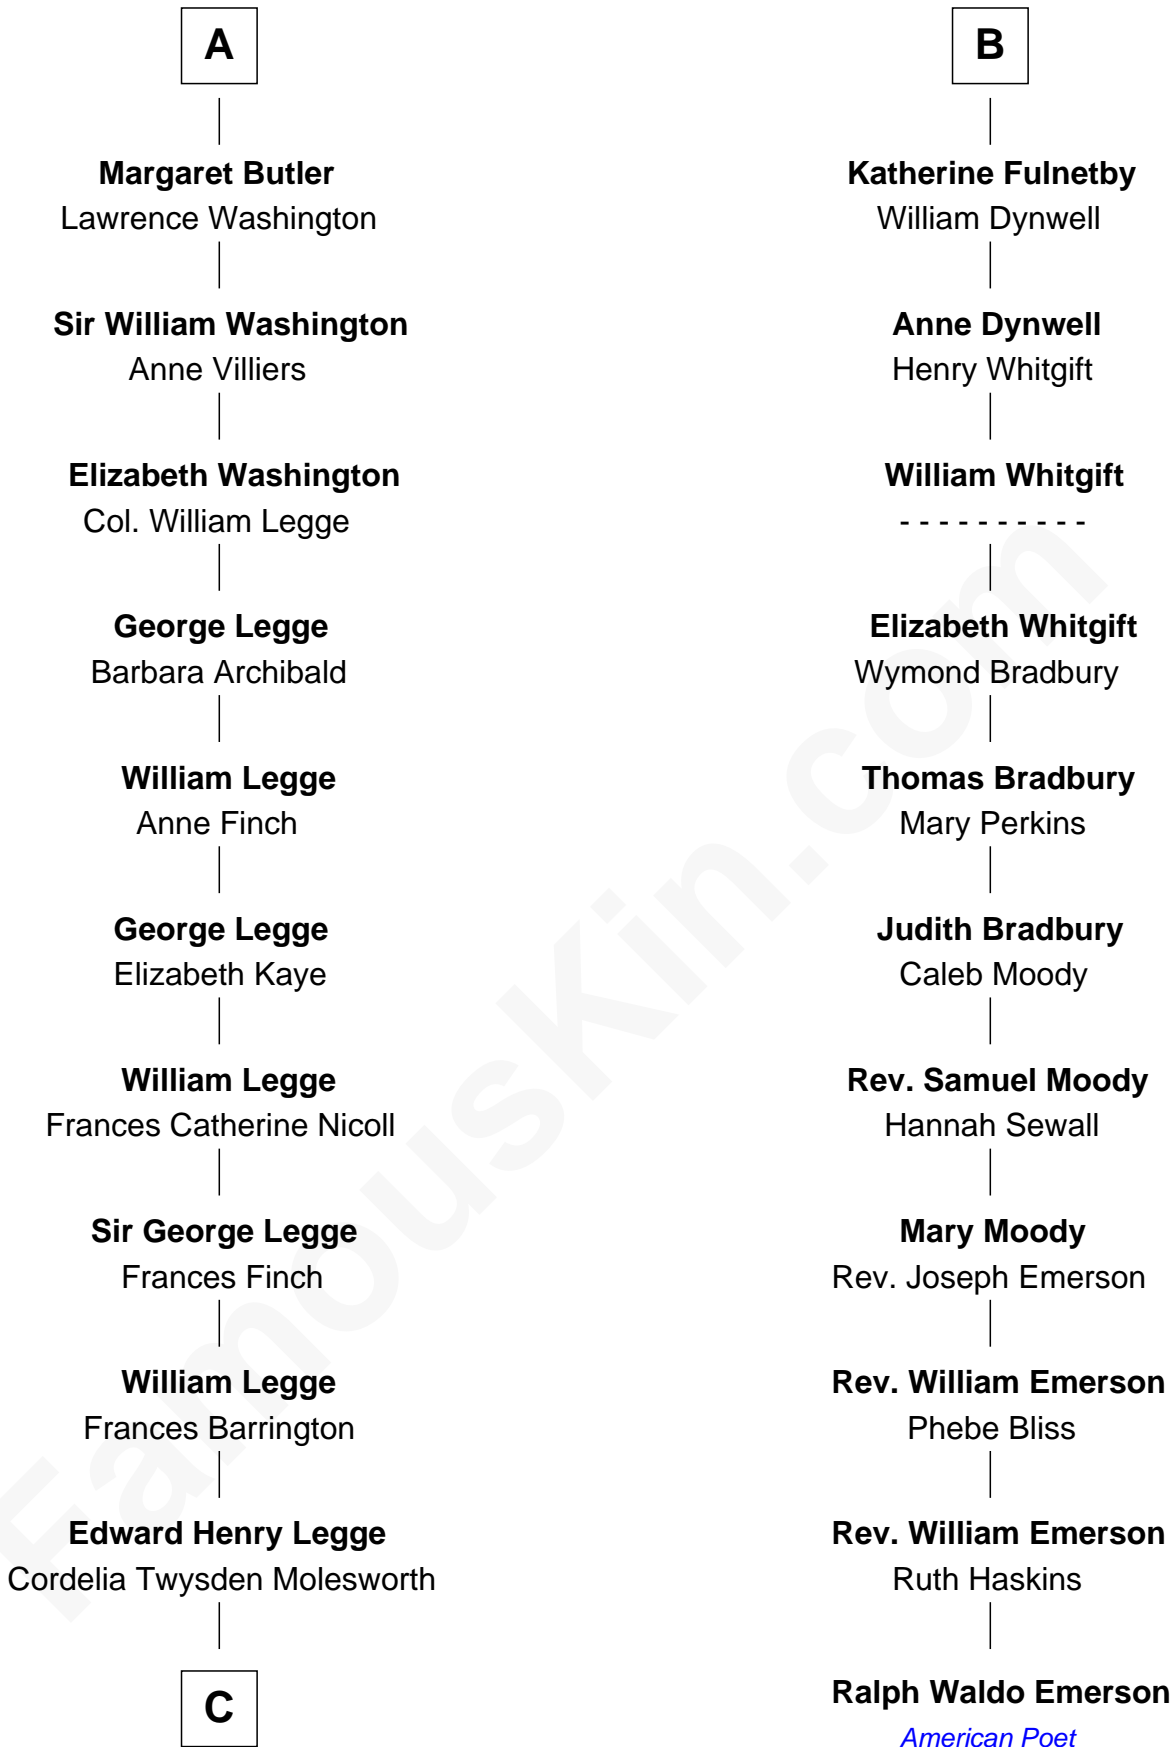

FamousKin.com

Relationship Chart of

Kit Harington

TV Actor - "Game of Thrones"

17th cousin 3 times removed of

Ralph Waldo Emerson

American Poet

Sir Maurice de Berkeley

Eve la Zouche

Thomas de Berkeley
Katherine de Clyvedon

Sir John Berkeley
Elizabeth Betteshorne

Elizabeth Berkeley
Sir John Sutton

Sir Edmund Sutton
Joyce Tiptoft

Sir John Sutton
Anne Clarell

Margaret Sutton
John Butler

William Butler
Margaret Greeke

A

Isabel de Berkeley
Sir Robert de Clifford

Sir Roger de Clifford
Maud de Beauchamp

Katherine de Clifford
Sir Ralph de Greystoke

Maud de Greystoke
Eudo de Welles

Sir Lionel de Welles
Joan de Waterton

Margaret de Welles
Sir Thomas Dymoke

Jane Dymoke
John Fulnetby

B

C

—
Lois Marjorie Legge
Ernest Wriothesley Denny

—
Lavender Cecilia Denny
John Charles Dundas Harington

—
Sir David Richard Harington
Deborah Jane Catesby