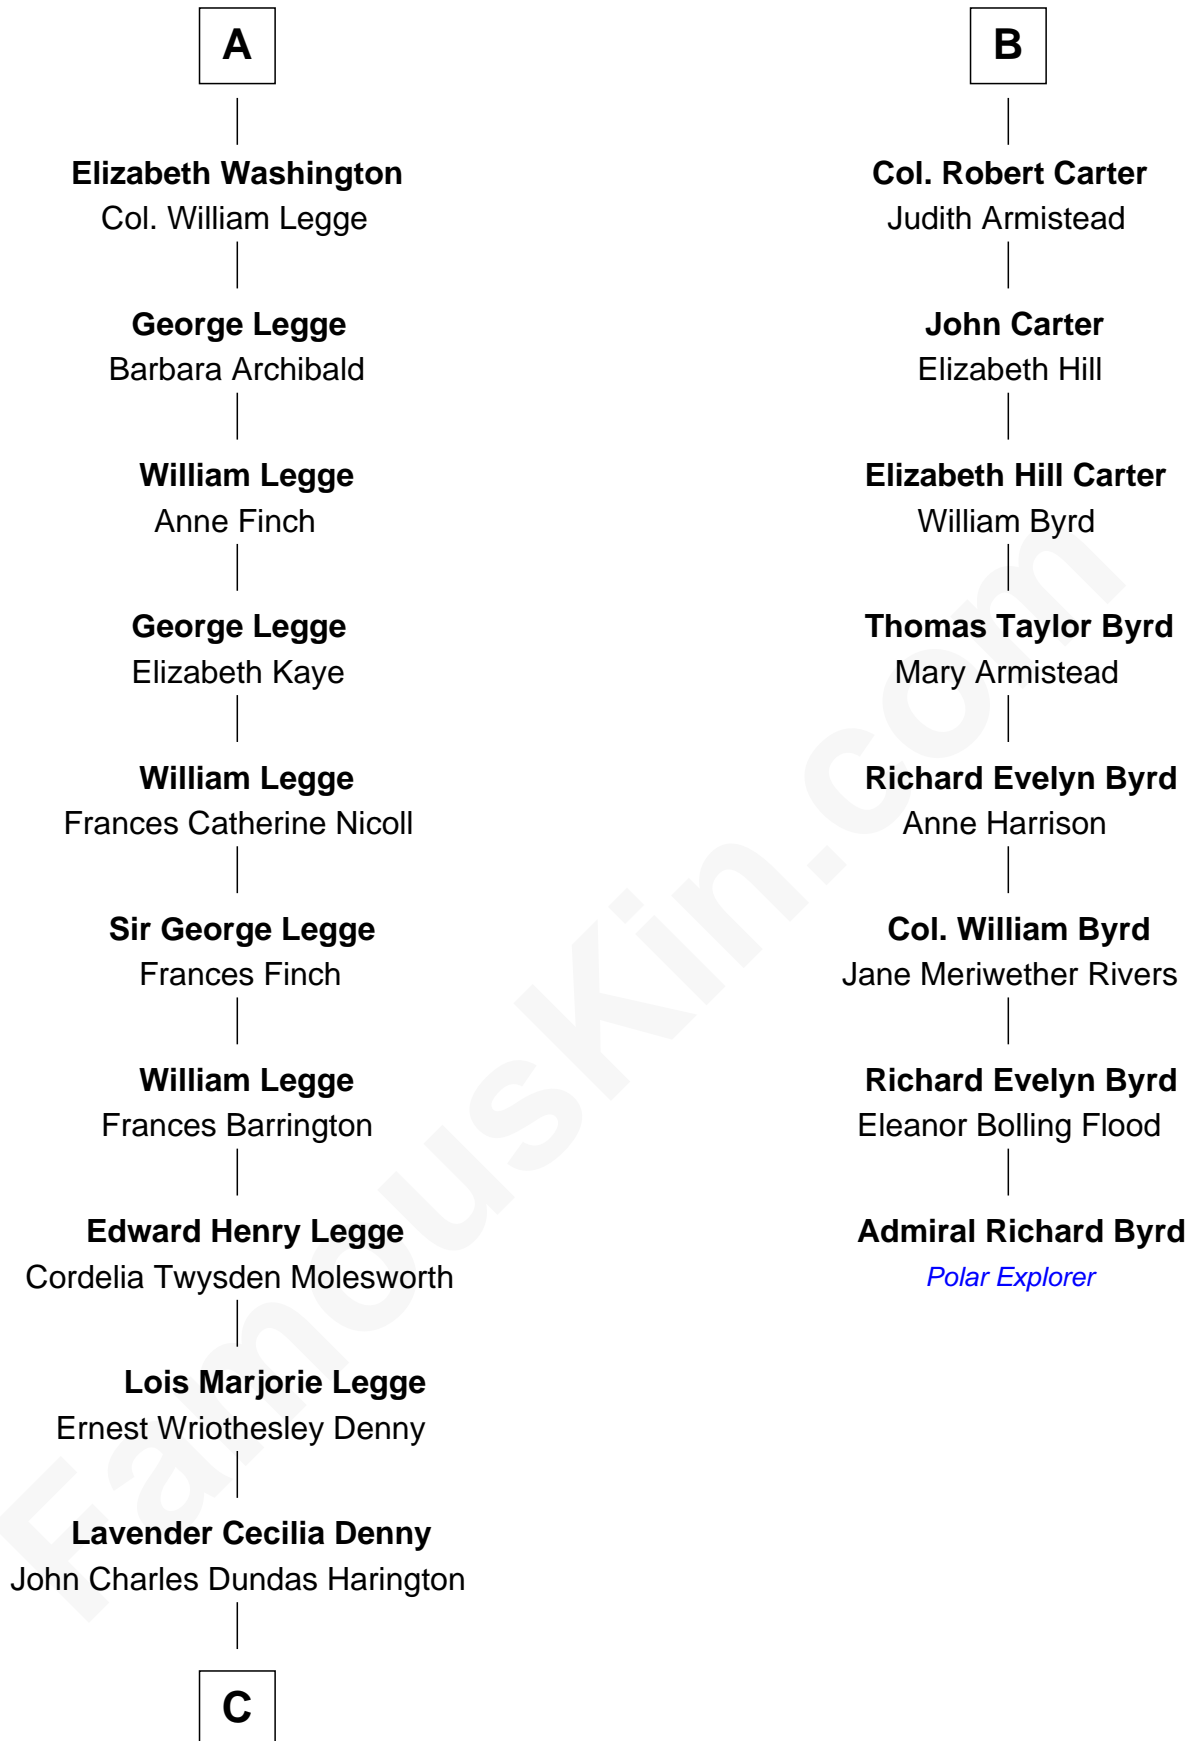

FamousKin.com

Relationship Chart of

Kit Harington

TV Actor - "Game of Thrones"

14th cousin 4 times removed of

Admiral Richard Byrd
Polar Explorer

Sir Thomas Blount
Margaret de Gresley

Sir Thomas Blount
Catherine Clifton

Sir William Blount
Margaret Echyngham

Elizabeth Blount
Sir Andrews de Windsor

Edith Windsor
George Ludlow

Thomas Ludlow
Jane Pyle

Gabriel Ludlow
Phillis - - - - -

Sarah Ludlow
Col. John Carter

B

|
Sir David Richard Harington