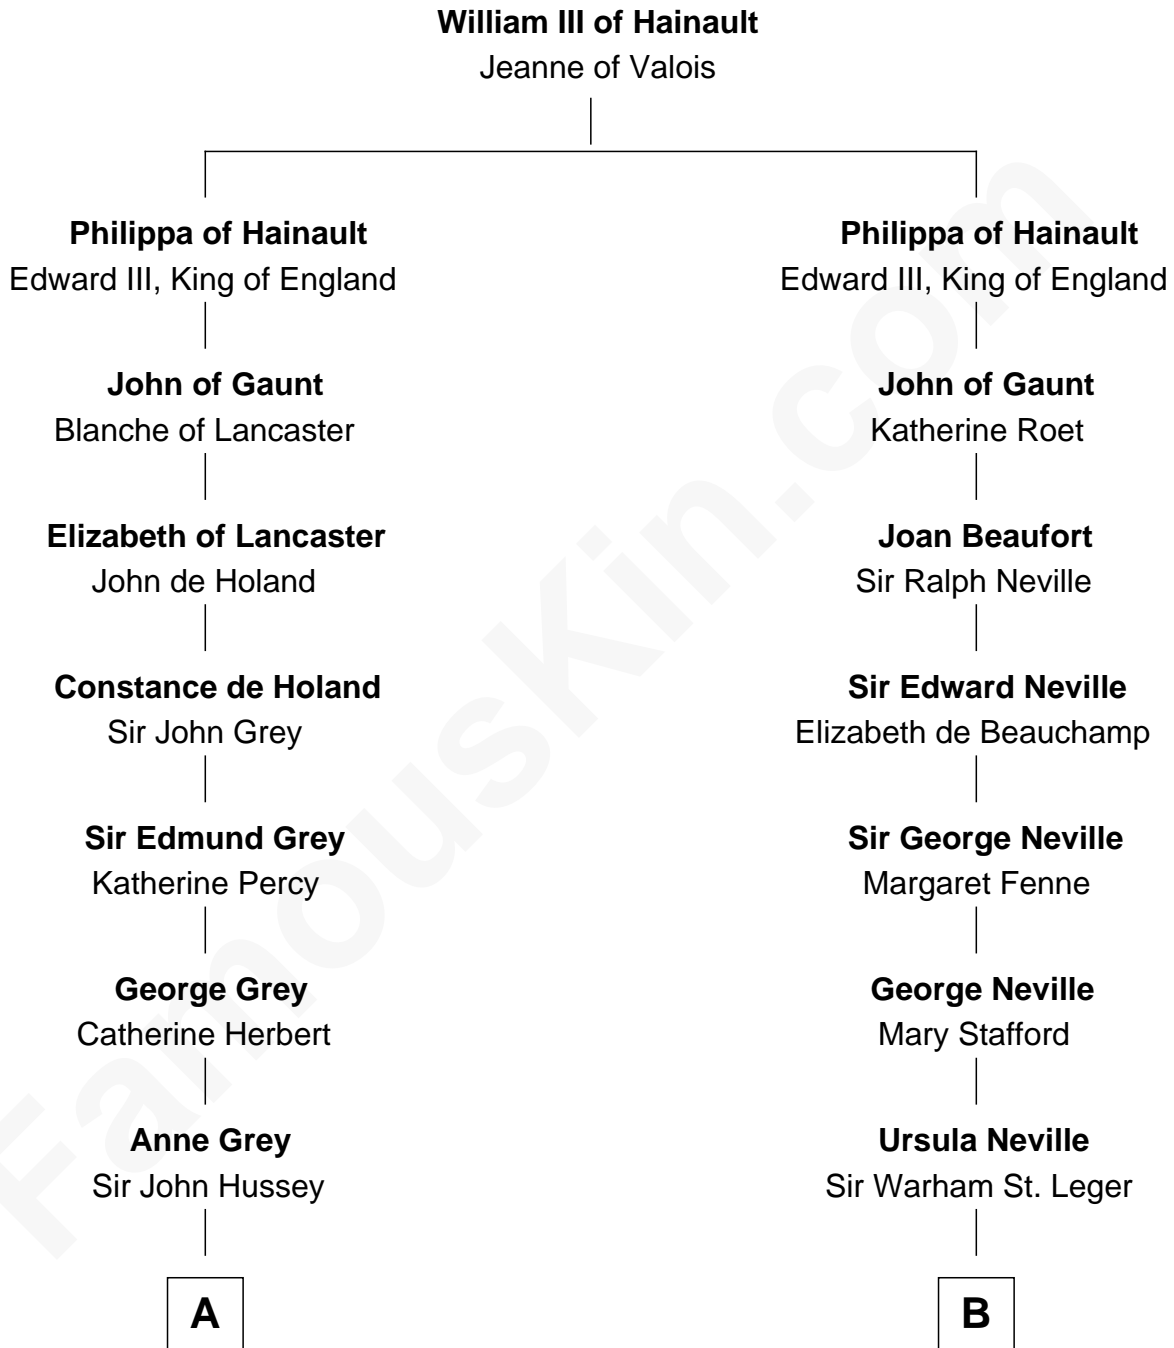

FamousKin.com

Relationship Chart of

Kit Harington

TV Actor - "Game of Thrones"

18th cousin 3 times removed of

Admiral Richard Byrd
Polar Explorer

C

Edward Henry Legge
Cordelia Twysden Molesworth

Lois Marjorie Legge
Ernest Wriothesley Denny

Lavender Cecilia Denny
John Charles Dundas Harington

Sir David Richard Harington
Deborah Jane Catesby

Kit Harington
TV Actor - "Game of Thrones"

D

Richard Evelyn Byrd
Eleanor Bolling Flood

Admiral Richard Byrd
Polar Explorer