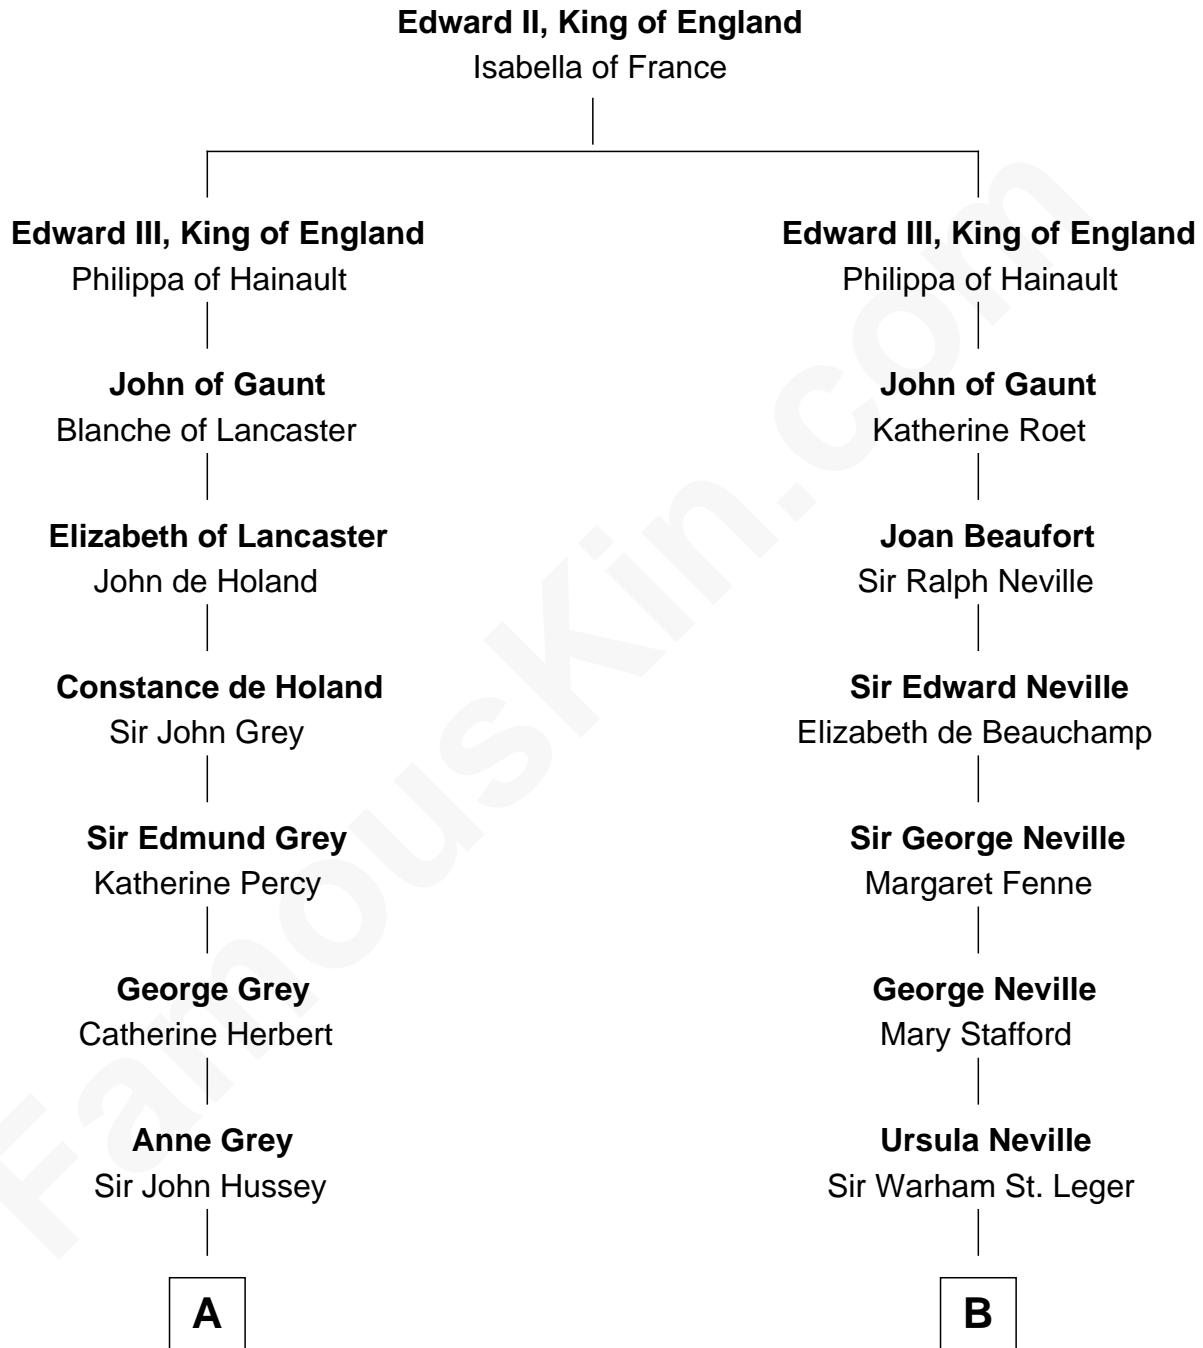

FamousKin.com

Relationship Chart of

Kit Harington

TV Actor - "Game of Thrones"

18th cousin 3 times removed of

Admiral Richard Byrd

Polar Explorer

C

Edward Henry Legge
Cordelia Twysden Molesworth

Lois Marjorie Legge
Ernest Wriothesley Denny

Lavender Cecilia Denny
John Charles Dundas Harington

Sir David Richard Harington
Deborah Jane Catesby

Kit Harington
TV Actor - "Game of Thrones"

D

Richard Evelyn Byrd
Eleanor Bolling Flood

Admiral Richard Byrd
Polar Explorer