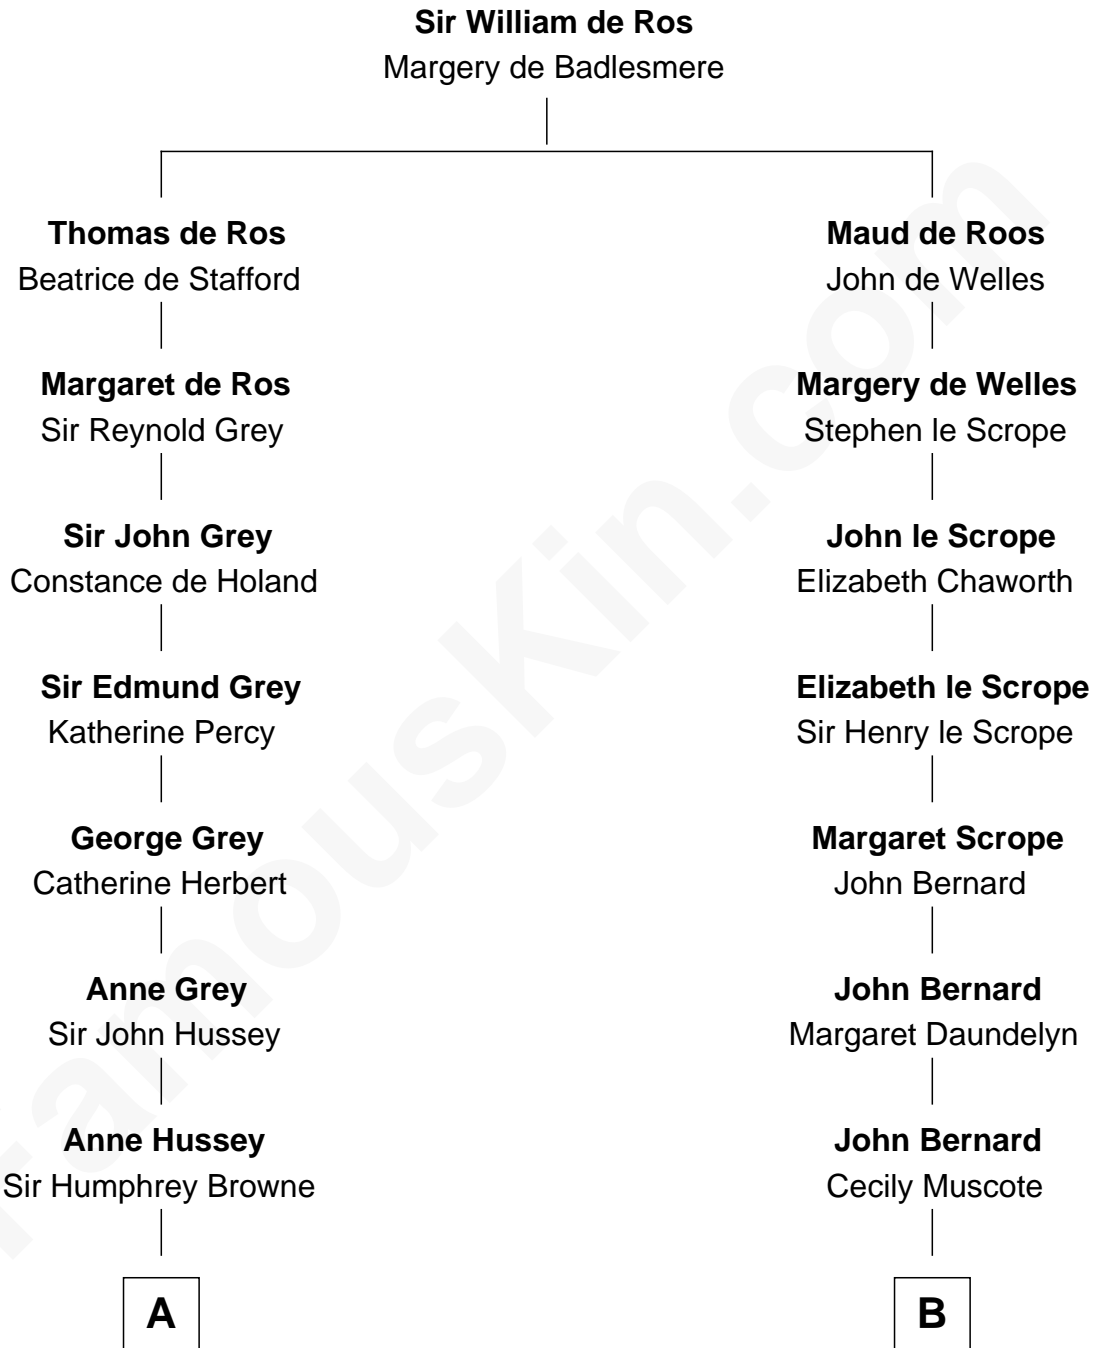

# FamousKin.com

## Relationship Chart of

### Kit Harington

TV Actor - "Game of Thrones"

17th cousin 3 times removed of

**Admiral Richard Byrd**  
Polar Explorer

**C**

—  
**Lois Marjorie Legge**  
Ernest Wriothesley Denny

—  
**Lavender Cecilia Denny**  
John Charles Dundas Harington