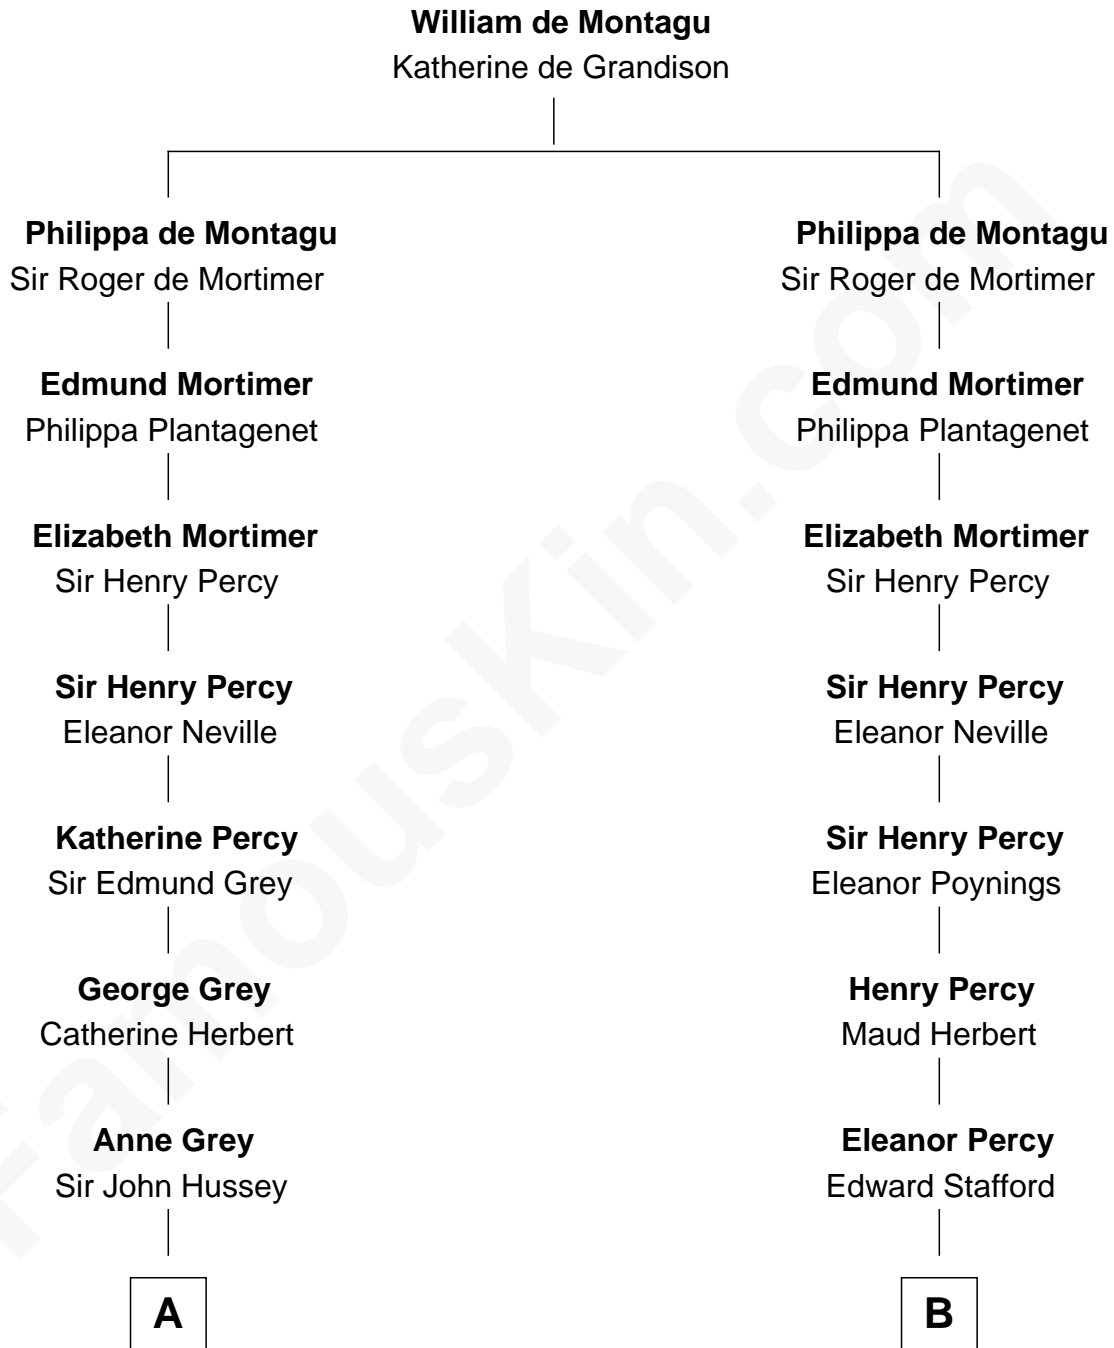

# FamousKin.com

## Relationship Chart of

### Kit Harington

TV Actor - "Game of Thrones"

20th cousin 1 time removed of

**Admiral Richard Byrd**  
Polar Explorer

**C**

**Edward Henry Legge**  
Cordelia Twysden Molesworth

**Lois Marjorie Legge**  
Ernest Wriothesley Denny