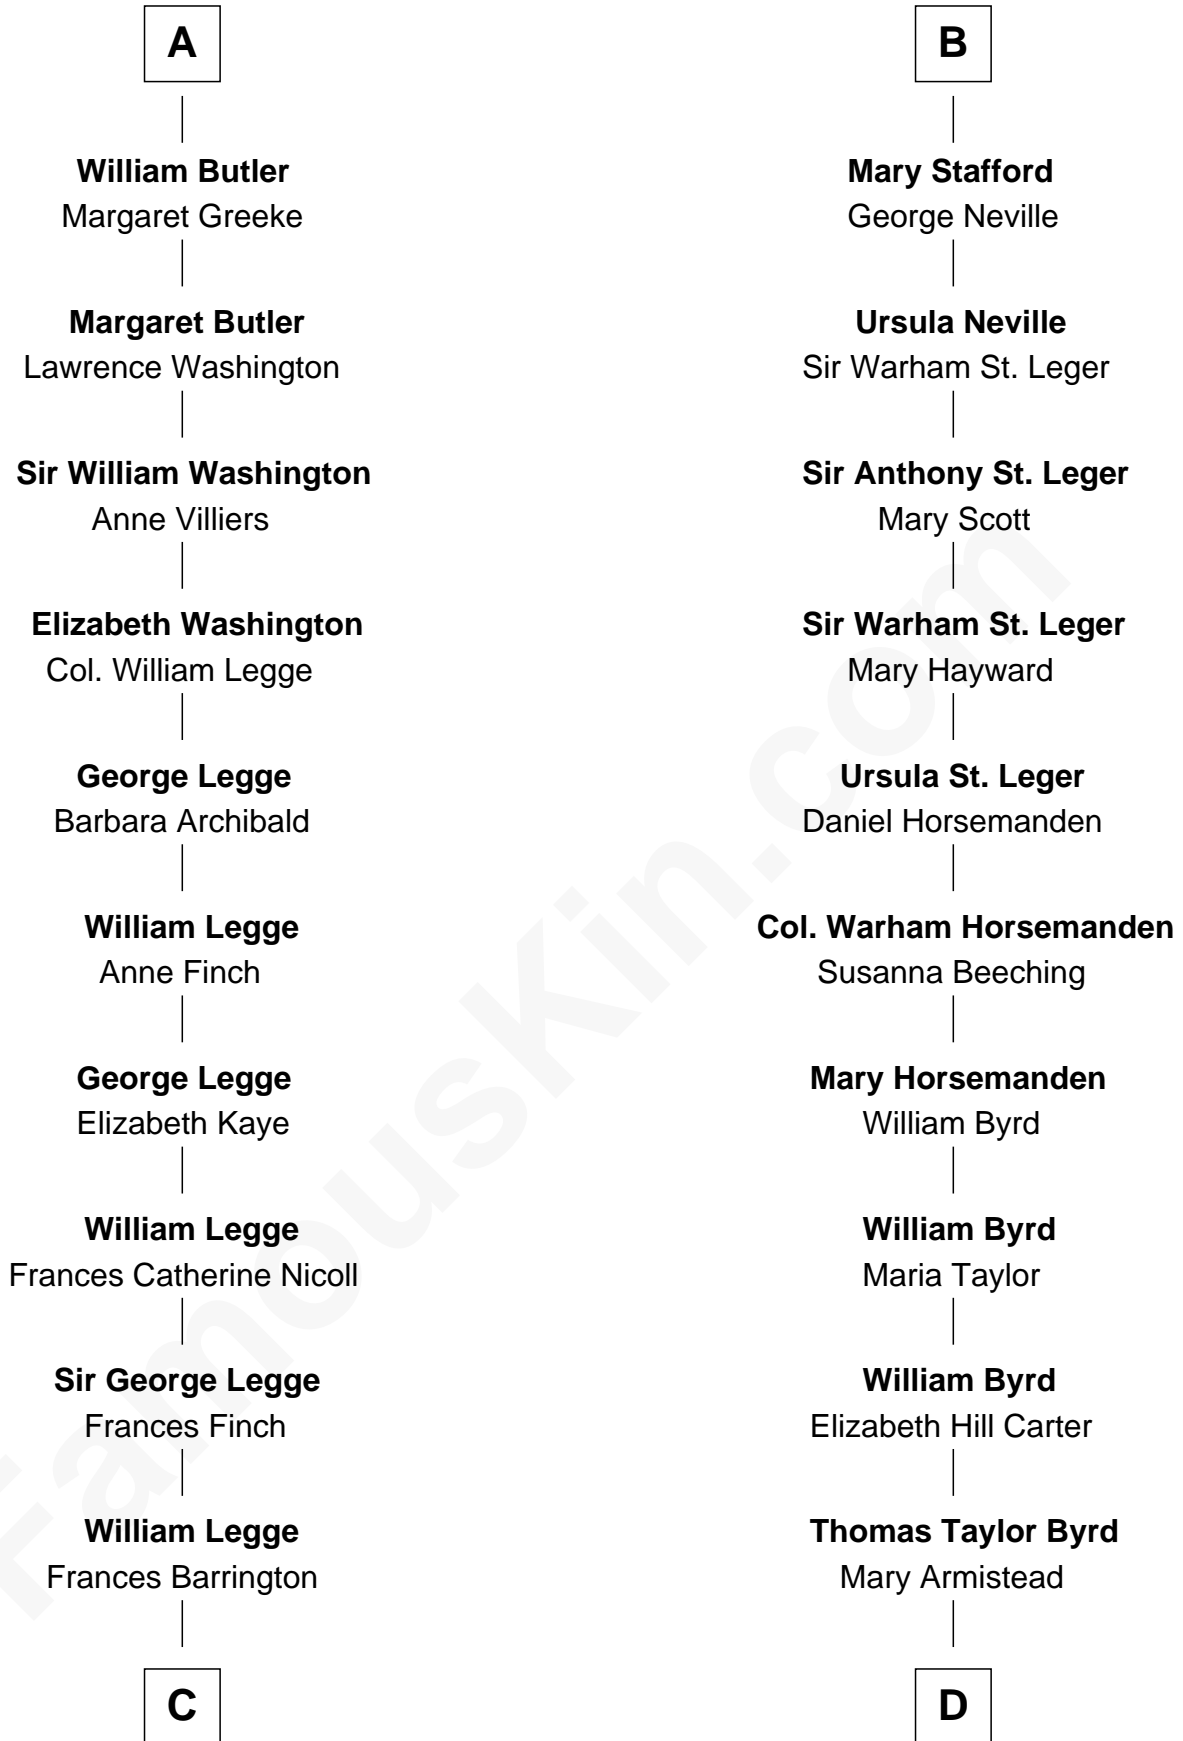

FamousKin.com

Relationship Chart of

Kit Harington

TV Actor - "Game of Thrones"

20th cousin 1 time removed of

Admiral Richard Byrd
Polar Explorer

C

Edward Henry Legge
Cordelia Twysden Molesworth

Lois Marjorie Legge
Ernest Wriothesley Denny

Lavender Cecilia Denny
John Charles Dundas Harington

Sir David Richard Harington
Deborah Jane Catesby

Kit Harington
TV Actor - "Game of Thrones"

D

Richard Evelyn Byrd
Anne Harrison

Col. William Byrd
Jane Meriwether Rivers

Richard Evelyn Byrd
Eleanor Bolling Flood

Admiral Richard Byrd
Polar Explorer