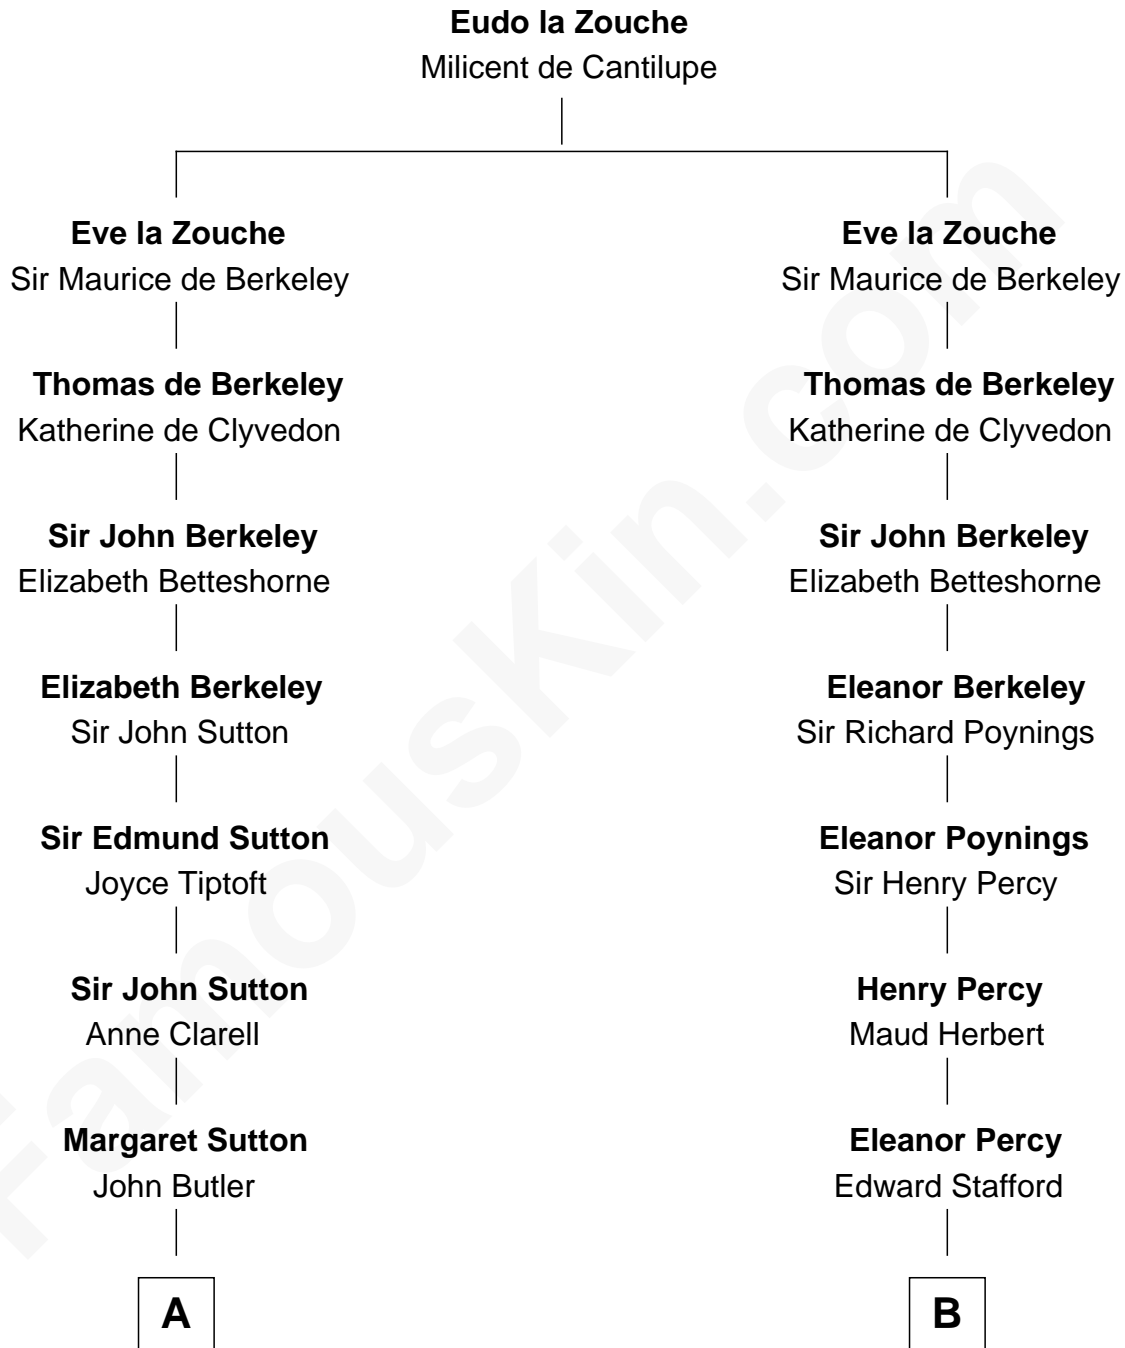

FamousKin.com

Relationship Chart of

Kit Harington

TV Actor - "Game of Thrones"

20th cousin 1 time removed of

Admiral Richard Byrd
Polar Explorer

C

Edward Henry Legge
Cordelia Twysden Molesworth

Lois Marjorie Legge
Ernest Wriothesley Denny

Lavender Cecilia Denny
John Charles Dundas Harington

Sir David Richard Harington
Deborah Jane Catesby

Kit Harington
TV Actor - "Game of Thrones"

D

Richard Evelyn Byrd
Anne Harrison

Col. William Byrd
Jane Meriwether Rivers

Richard Evelyn Byrd
Eleanor Bolling Flood

Admiral Richard Byrd
Polar Explorer