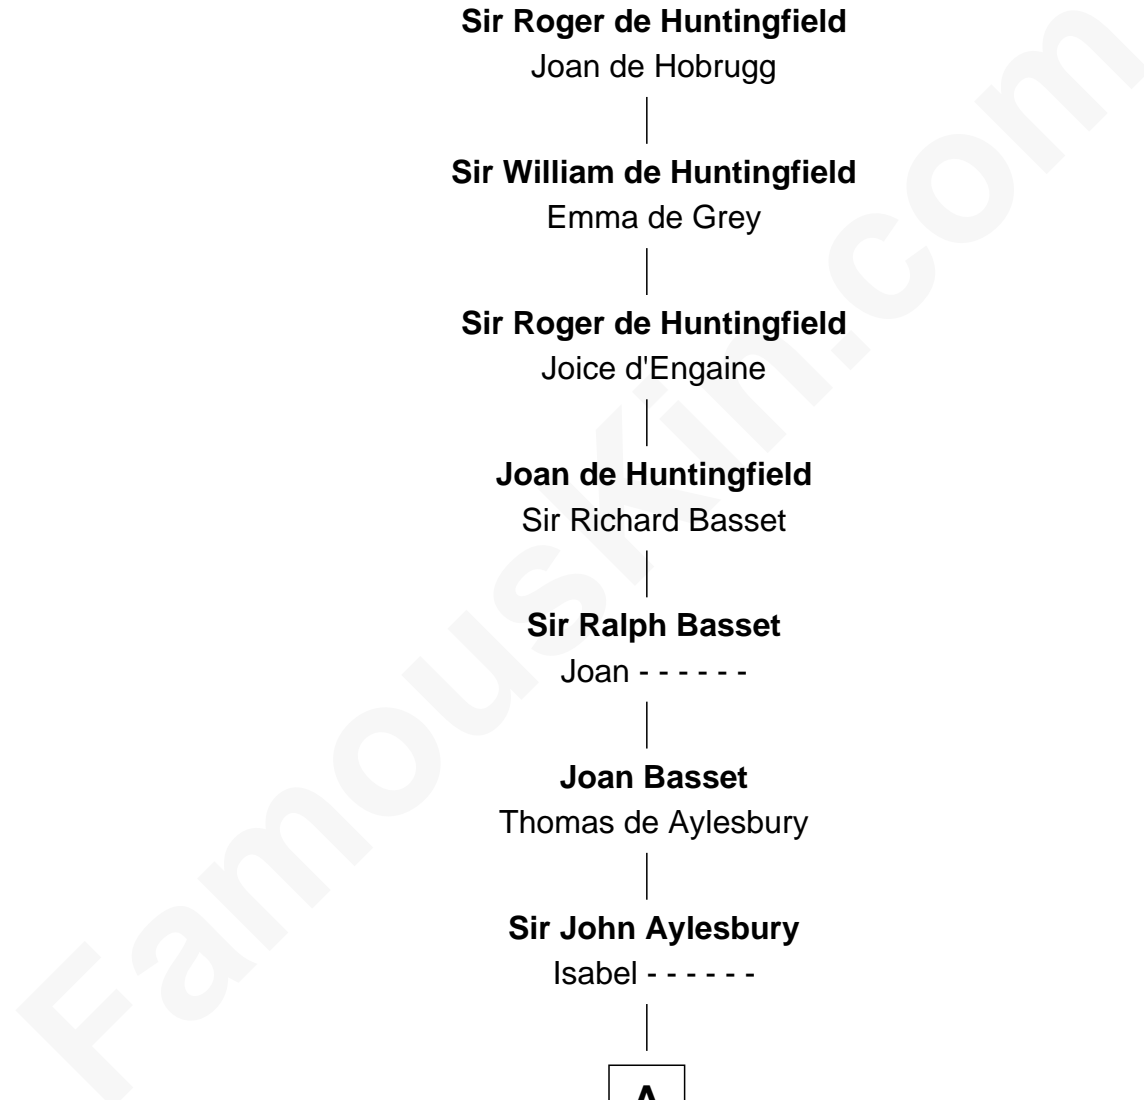

FamousKin.com Relationship Chart of

Kit Harington

TV Actor - "Game of Thrones"

25th Great-grandson of

William de Huntingfield

Magna Carta Surety

William de Huntingfield

Isabel FitzWilliam

Sir Ralph Basset

Joan - - - - -

Joan Basset

Thomas de Aylesbury

Sir John Aylesbury

Isabel - - - - -

A

A