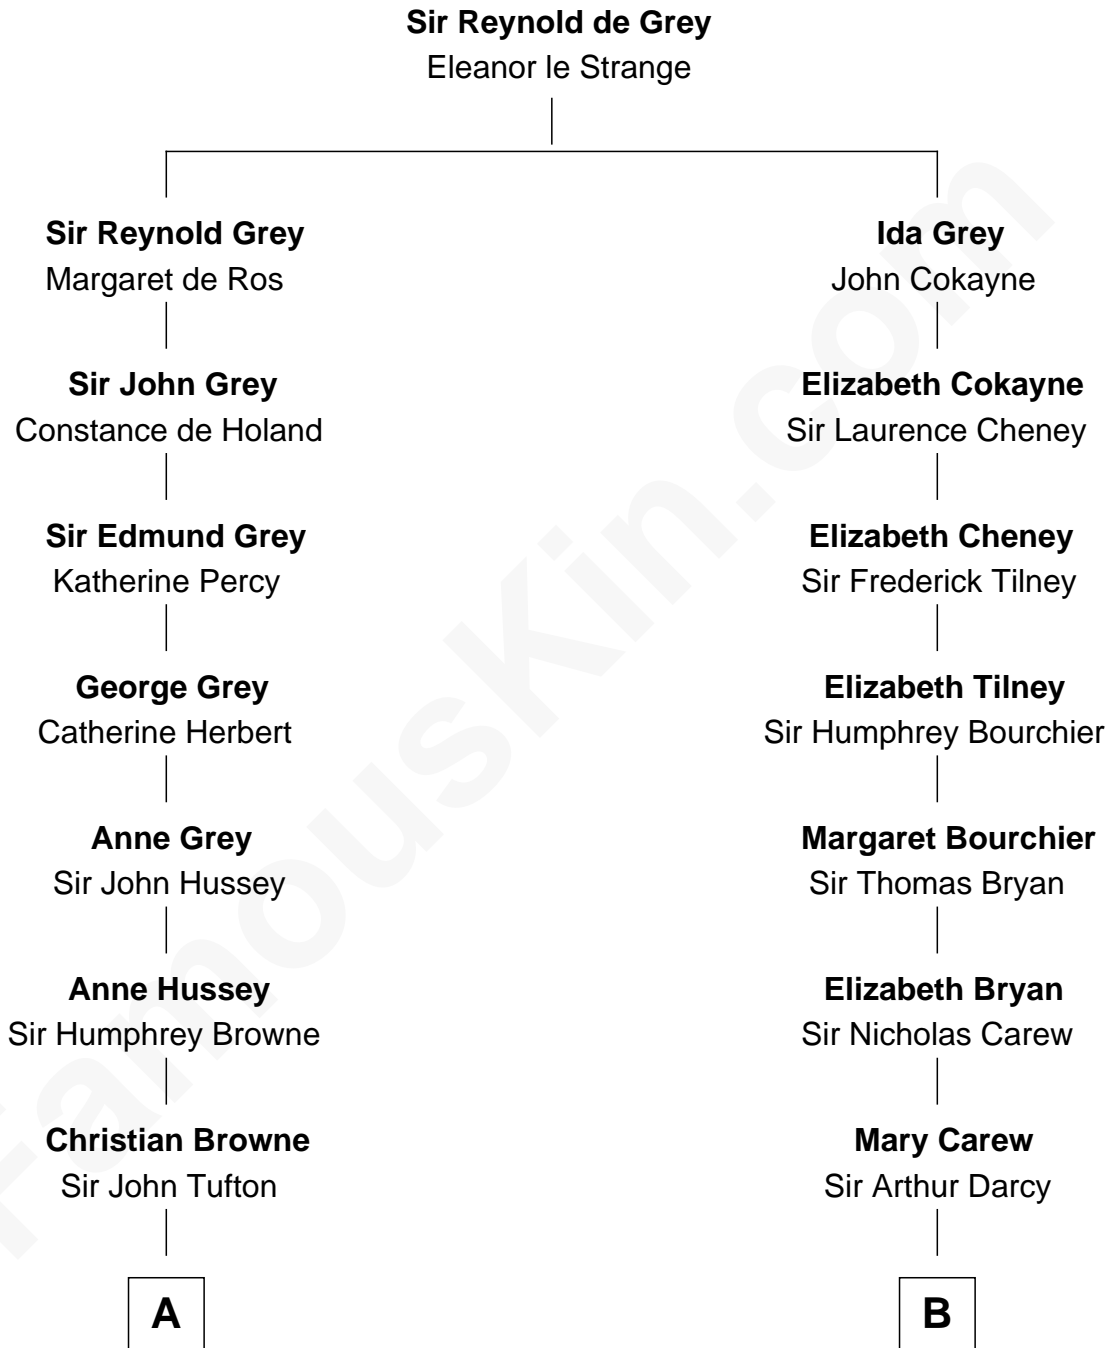

FamousKin.com

Relationship Chart of

Kit Harington

TV Actor - "Game of Thrones"

13th cousin 6 times removed of

Robert Treat Paine

Signer of the Declaration of Independence

C

—
Lavender Cecilia Denny
John Charles Dundas Harington

—
Sir David Richard Harington
Deborah Jane Catesby

—
Kit Harington
TV Actor - "Game of Thrones"

FamousKin.com