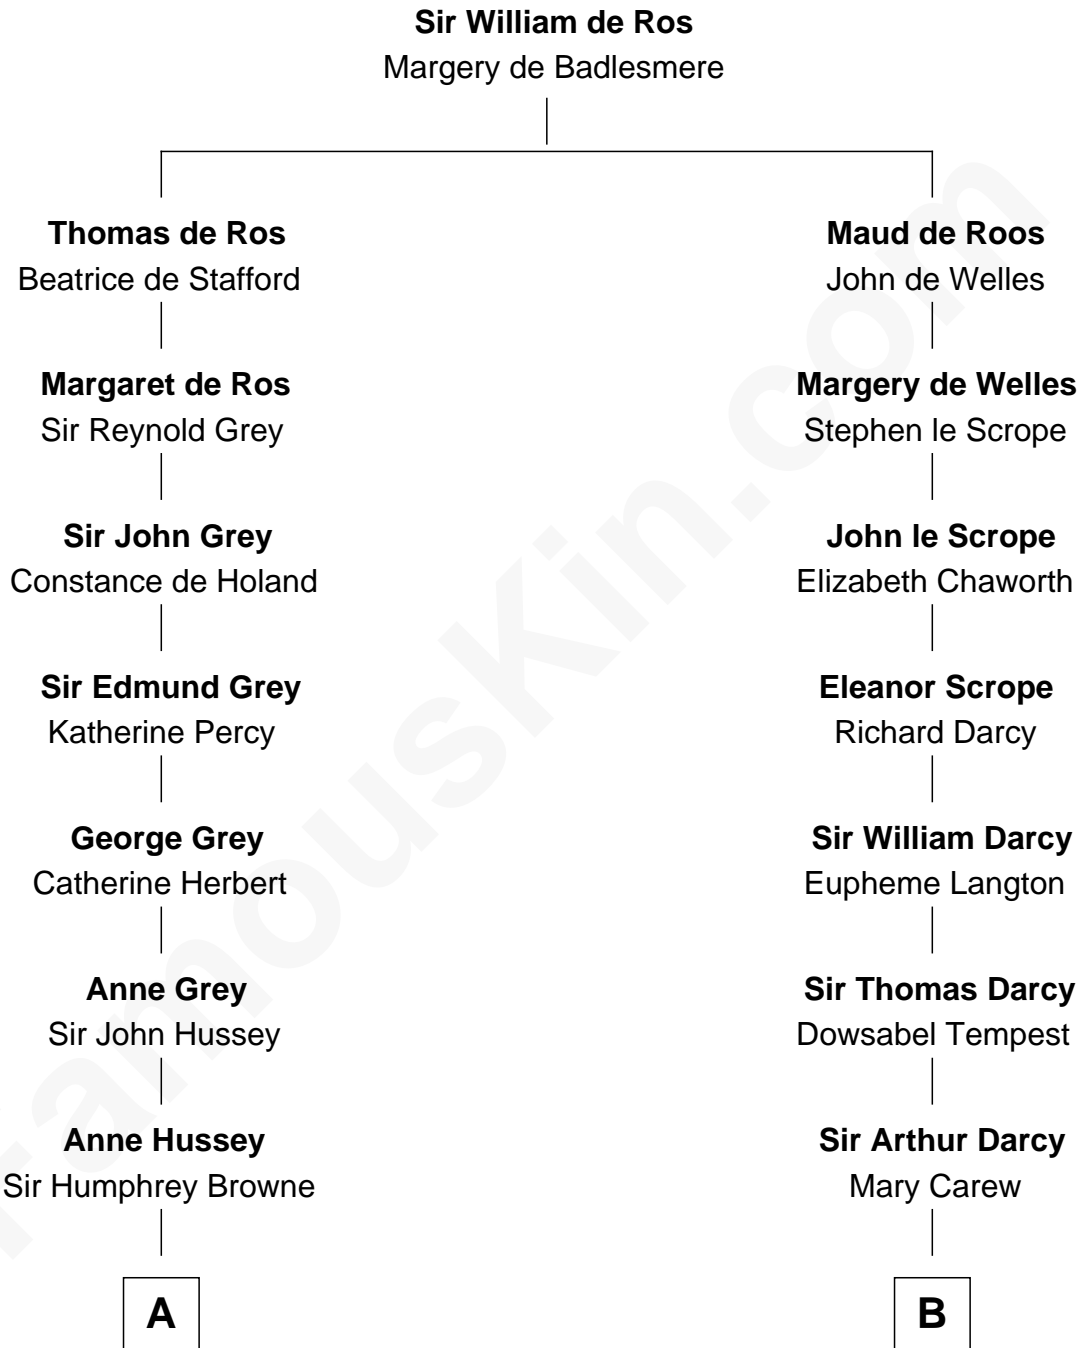

FamousKin.com

Relationship Chart of

Kit Harington

TV Actor - "Game of Thrones"

13th cousin 7 times removed of

Robert Treat Paine

Signer of the Declaration of Independence

C

—
Lois Marjorie Legge
Ernest Wriothesley Denny

—
Lavender Cecilia Denny
John Charles Dundas Harington

—
Sir David Richard Harington
Deborah Jane Catesby

—
Kit Harington
TV Actor - "Game of Thrones"

FamousKin.com