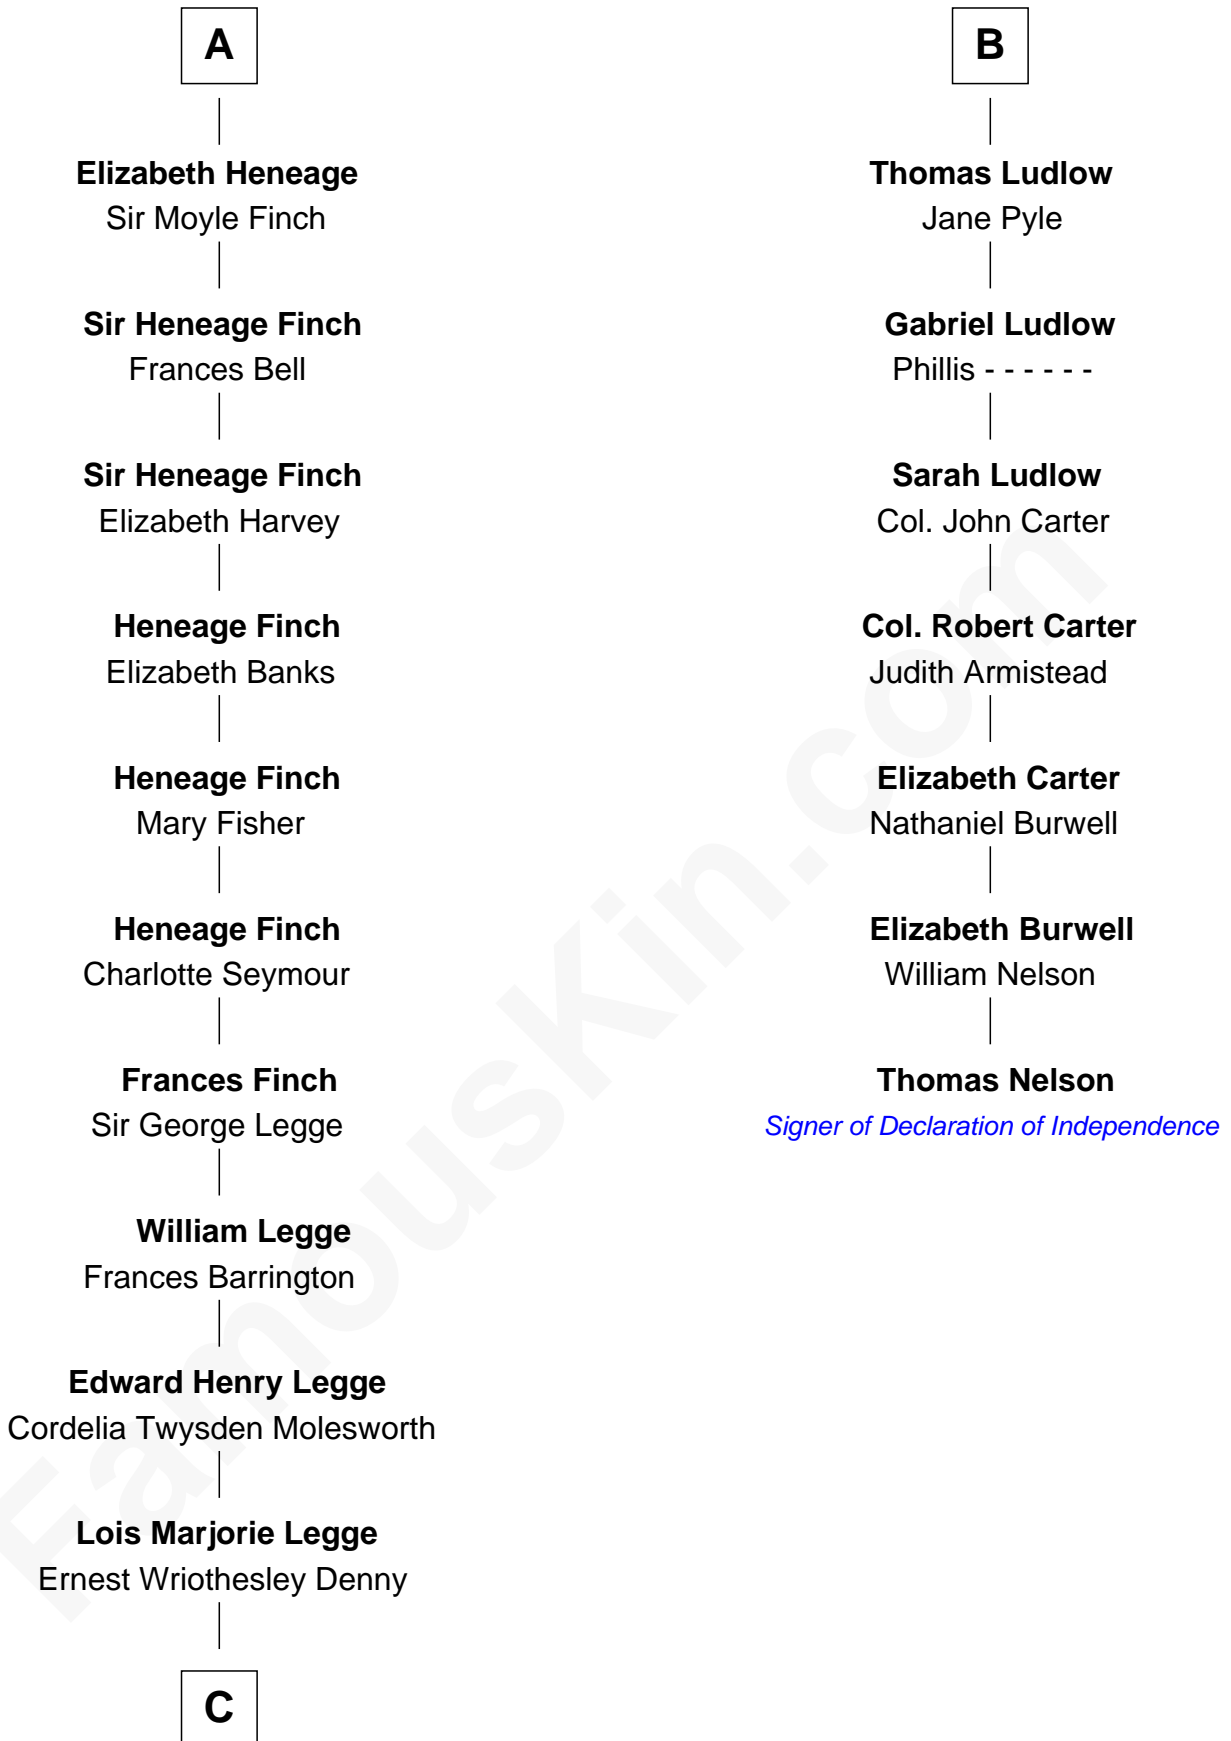

## Relationship Chart of

### Kit Harington

TV Actor - "Game of Thrones"

13th cousin 6 times removed of

### Thomas Nelson

Signer of the Declaration of Independence

**Sir Hugh de Courtenay**

Margaret de Bohun

**C**

—  
**Lavender Cecilia Denny**  
John Charles Dundas Harington

—  
**Sir David Richard Harington**  
Deborah Jane Catesby