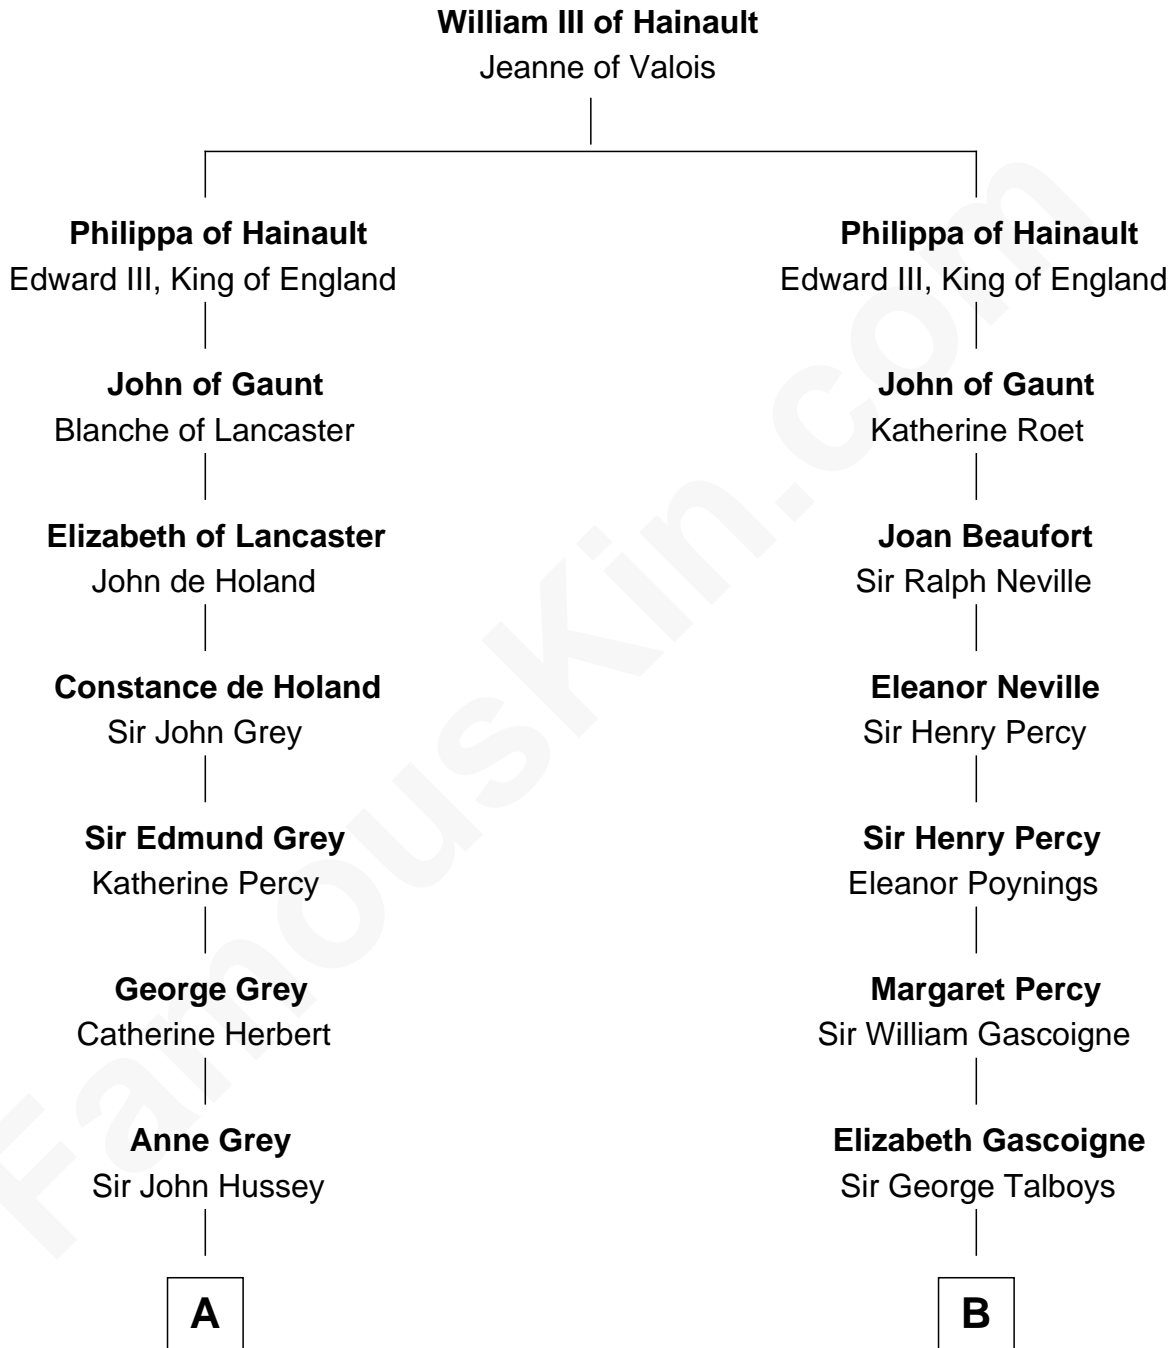

Thomas Nelson

Signer of the Declaration of Independence