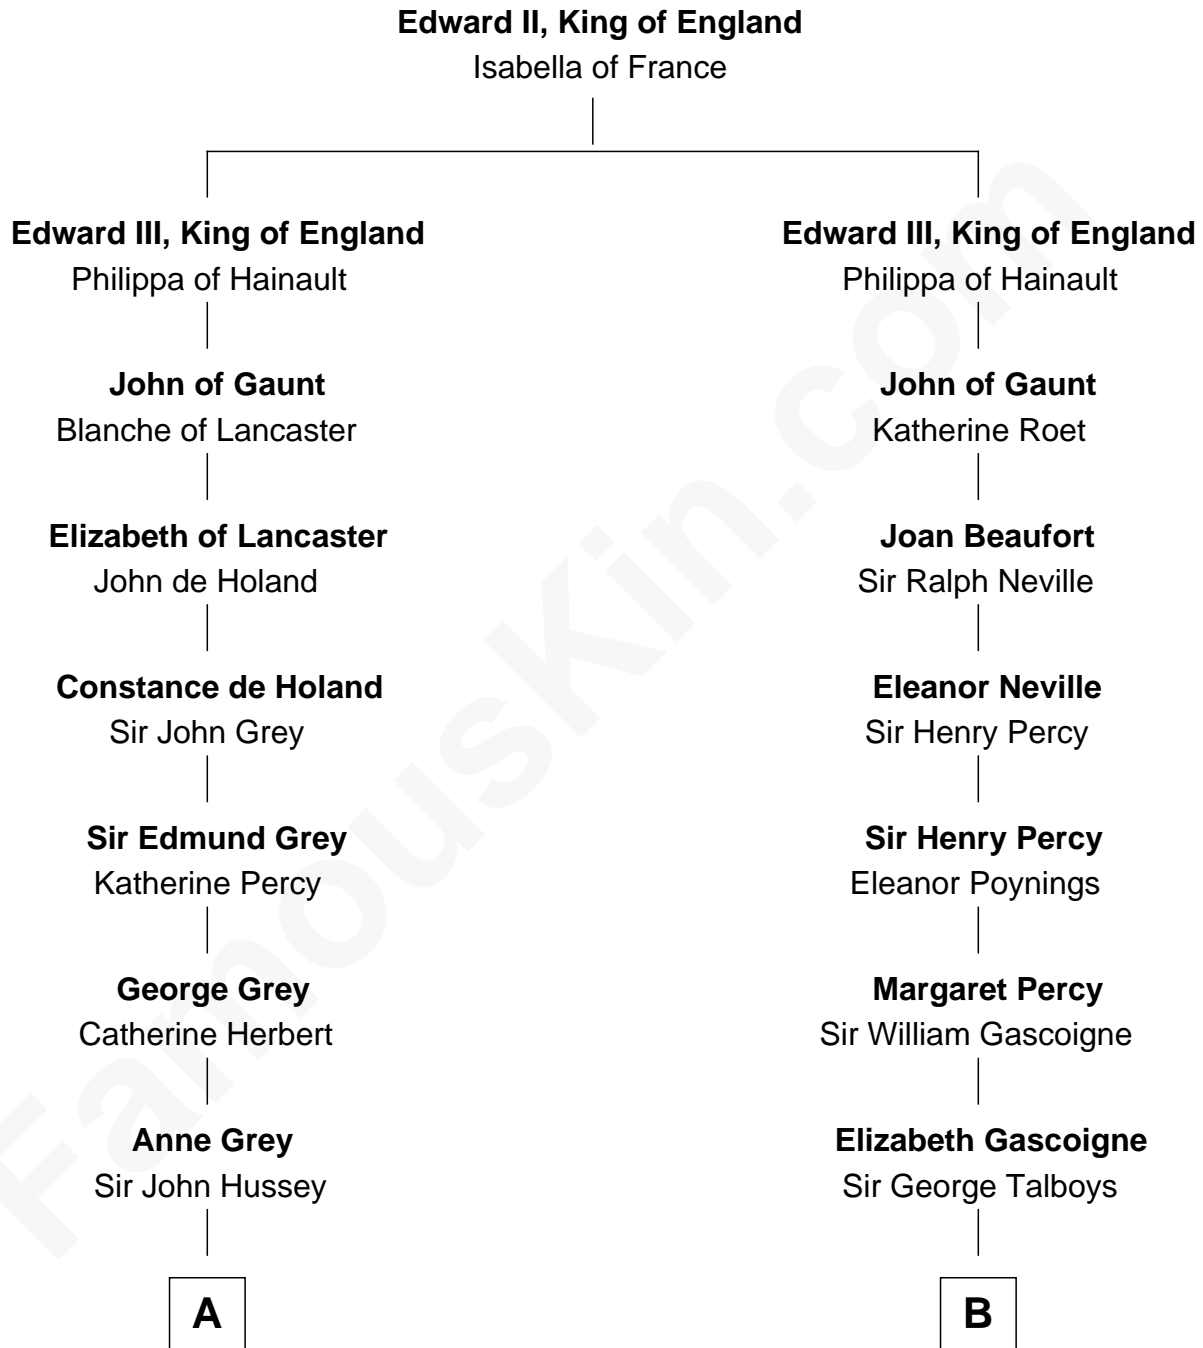

Thomas Nelson

Signer of the Declaration of Independence