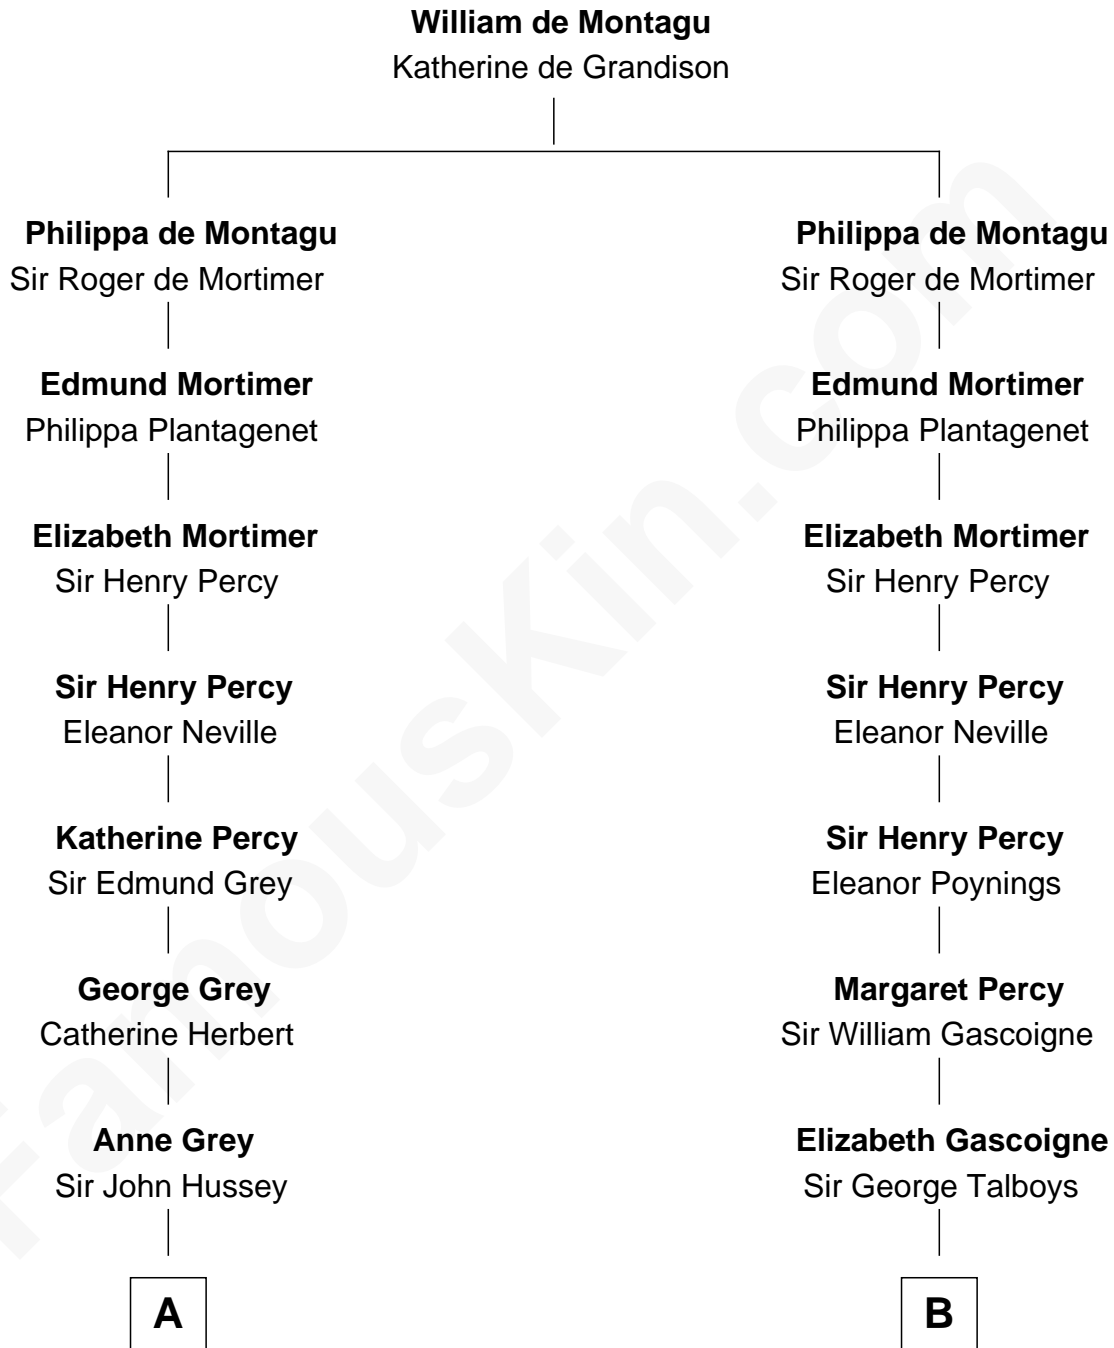

Thomas Nelson

Signer of the Declaration of Independence