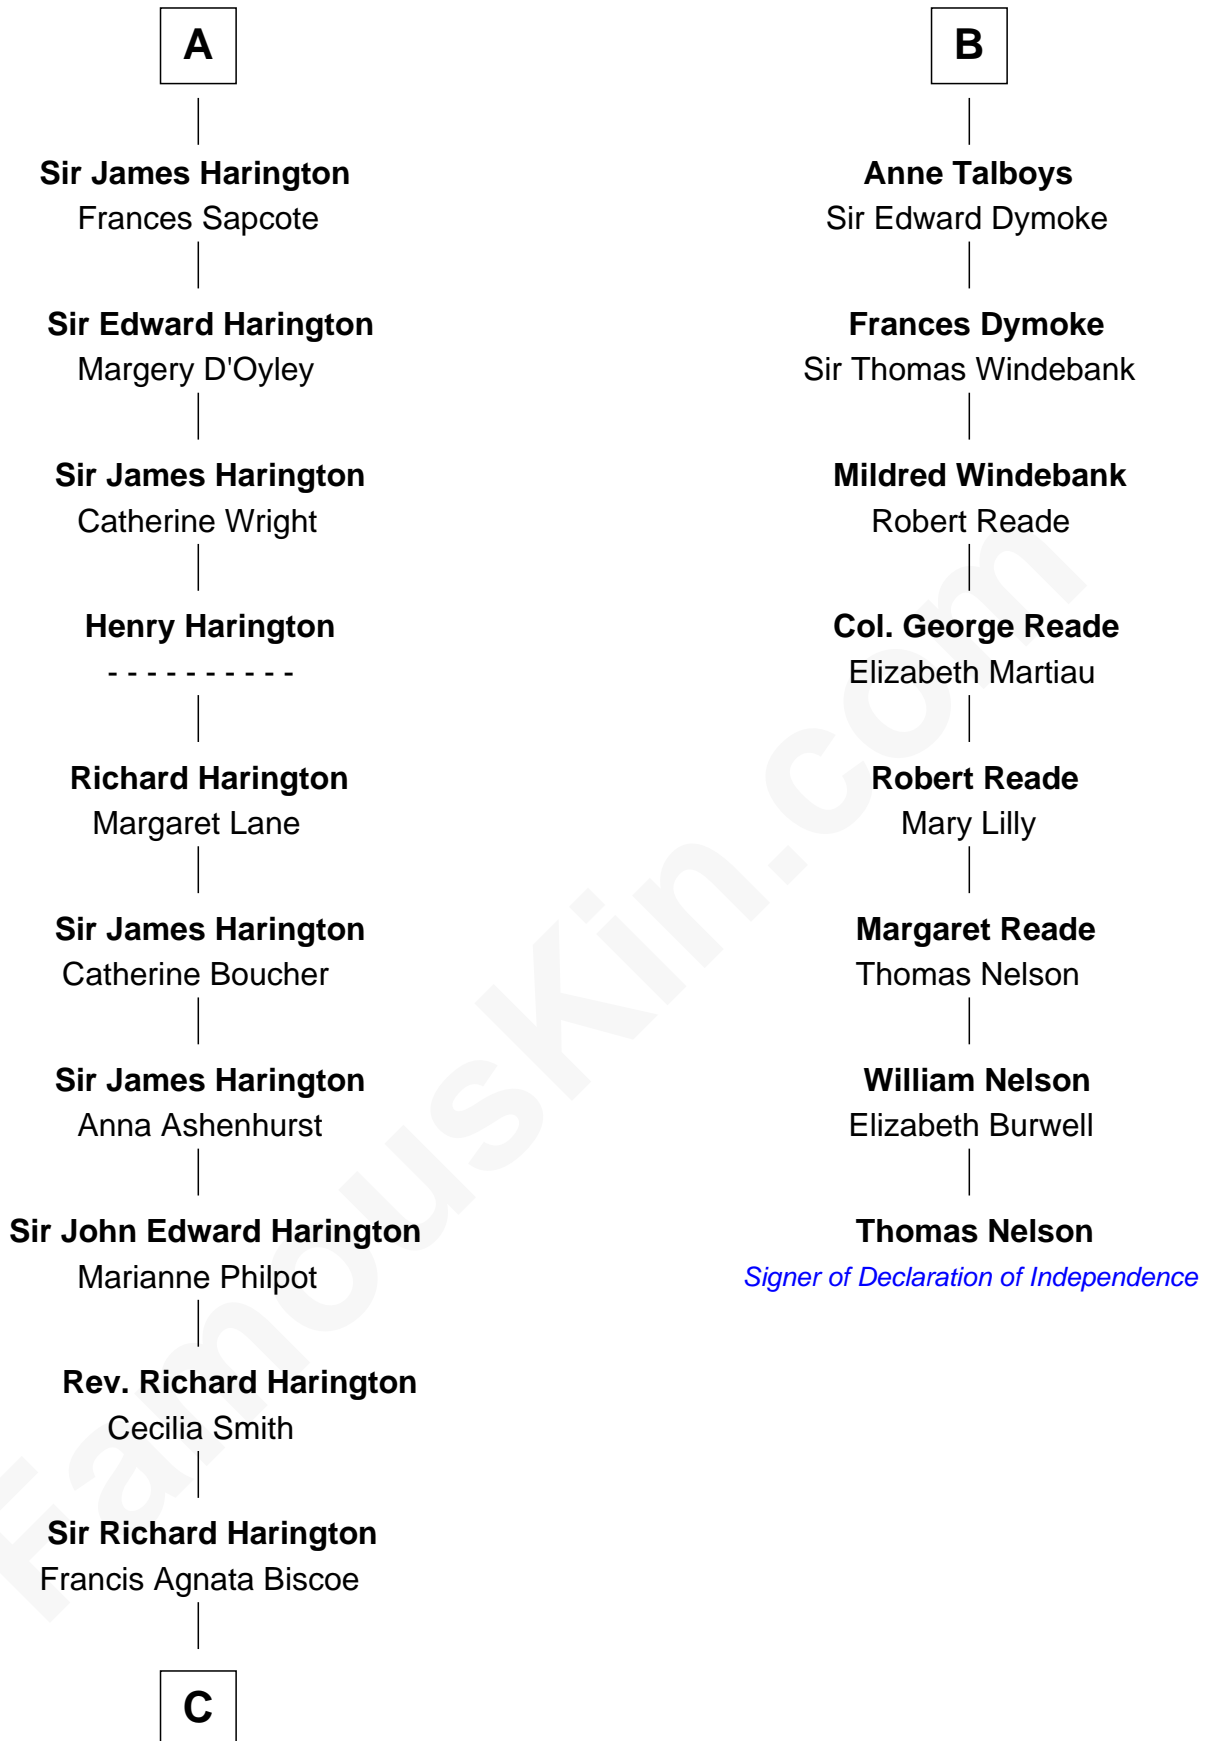

FamousKin.com

Relationship Chart of

Kit Harington

TV Actor - "Game of Thrones"

14th cousin 6 times removed of

Thomas Nelson

Signer of the Declaration of Independence

C

—
Sir Richard Harington

Selina Louisa Grace Dundas

—
John Charles Dundas Harington

Lavender Cecilia Denny

—
Sir David Richard Harington

Deborah Jane Catesby

—
Kit Harington

TV Actor - "Game of Thrones"