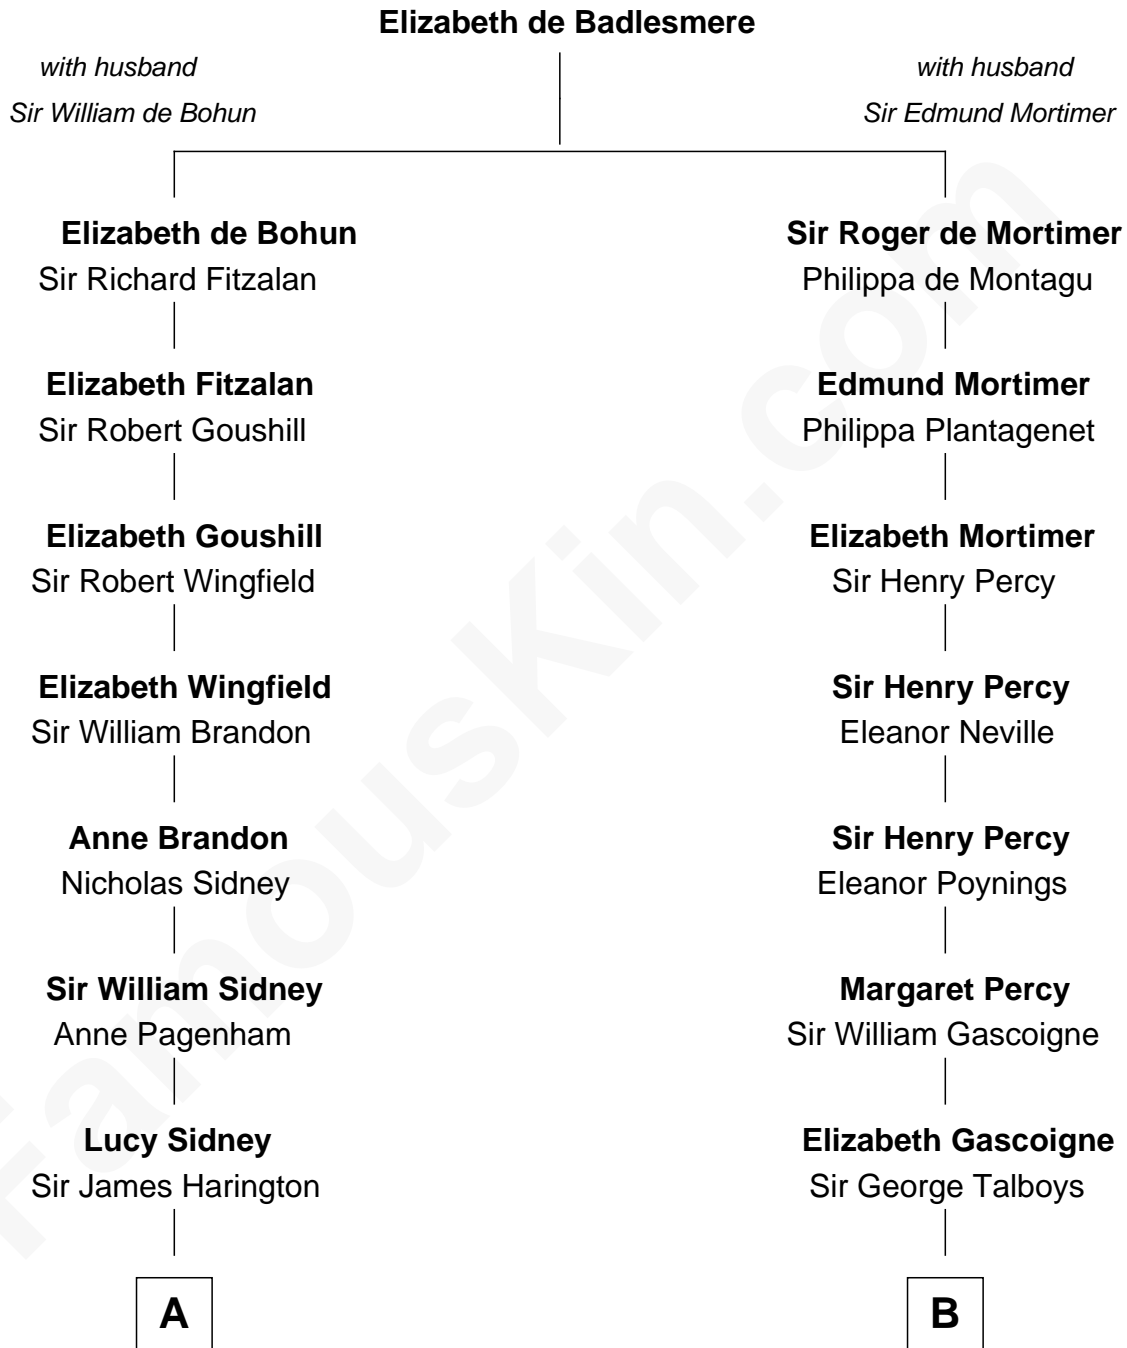

FamousKin.com

Relationship Chart of

Kit Harington

TV Actor - "Game of Thrones"

14th cousin 6 times removed of

Thomas Nelson

Signer of the Declaration of Independence

C

—
Sir Richard Harington

Selina Louisa Grace Dundas

—
John Charles Dundas Harington

Lavender Cecilia Denny

—
Sir David Richard Harington

Deborah Jane Catesby

—
Kit Harington

TV Actor - "Game of Thrones"